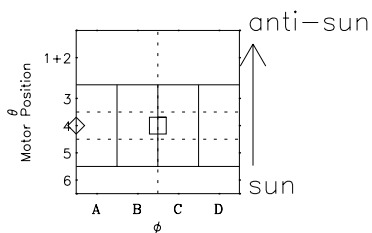

Galileo EPD Real-Time Omni 03261

Software Version: RTLINE_OMNI V 1.20
Data Production: 01-09-03
Plot Production: Wed Oct 1 10:17:28 2003

- ◇ = Jupiter look direction
- = Corotation look direction