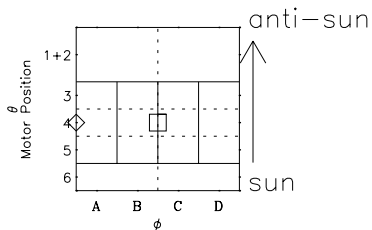

Galileo EPD Real-Time Omni 03261

Software Version: RTLINE_OMNI V 1.20
Data Production: 01-09-03
Plot Production: Wed Oct 1 10:17:28 2003

- ◇ = Jupiter look direction
- = Corotation look direction