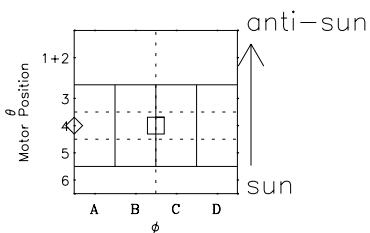

Galileo EPD Real-Time Six-Sector 03261

Software Version: RTLINE_R6 V 1.20
Data Production: 01-09-03
Plot Production: Wed Oct 1 10:17:29 2003

◇ = Jupiter look direction
□ = Corotation look direction