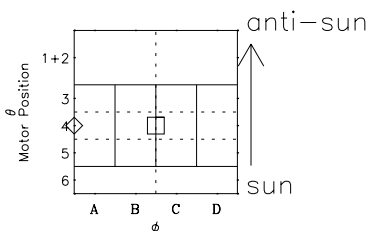

# Galileo EPD Real-Time Six-Sector 03261

Software Version: RTLINE\_R6 V 1.20  
Data Production: 01-09-03  
Plot Production: Wed Oct 1 10:17:29 2003

◇ = Jupiter look direction  
□ = Corotation look direction