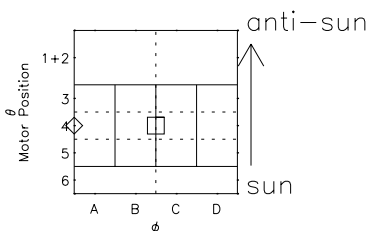

Galileo EPD Real Elevation Anisotropies 03261

Software Version: RTELEV_NORM V 1.20
Data Production: 01-09-03
Plot Production: Wed Oct 1 10:17:25 2003
Color File: wondr3
Geofactor File: 1.1

- ◇ = Jupiter look direction
- = Corotation look direction