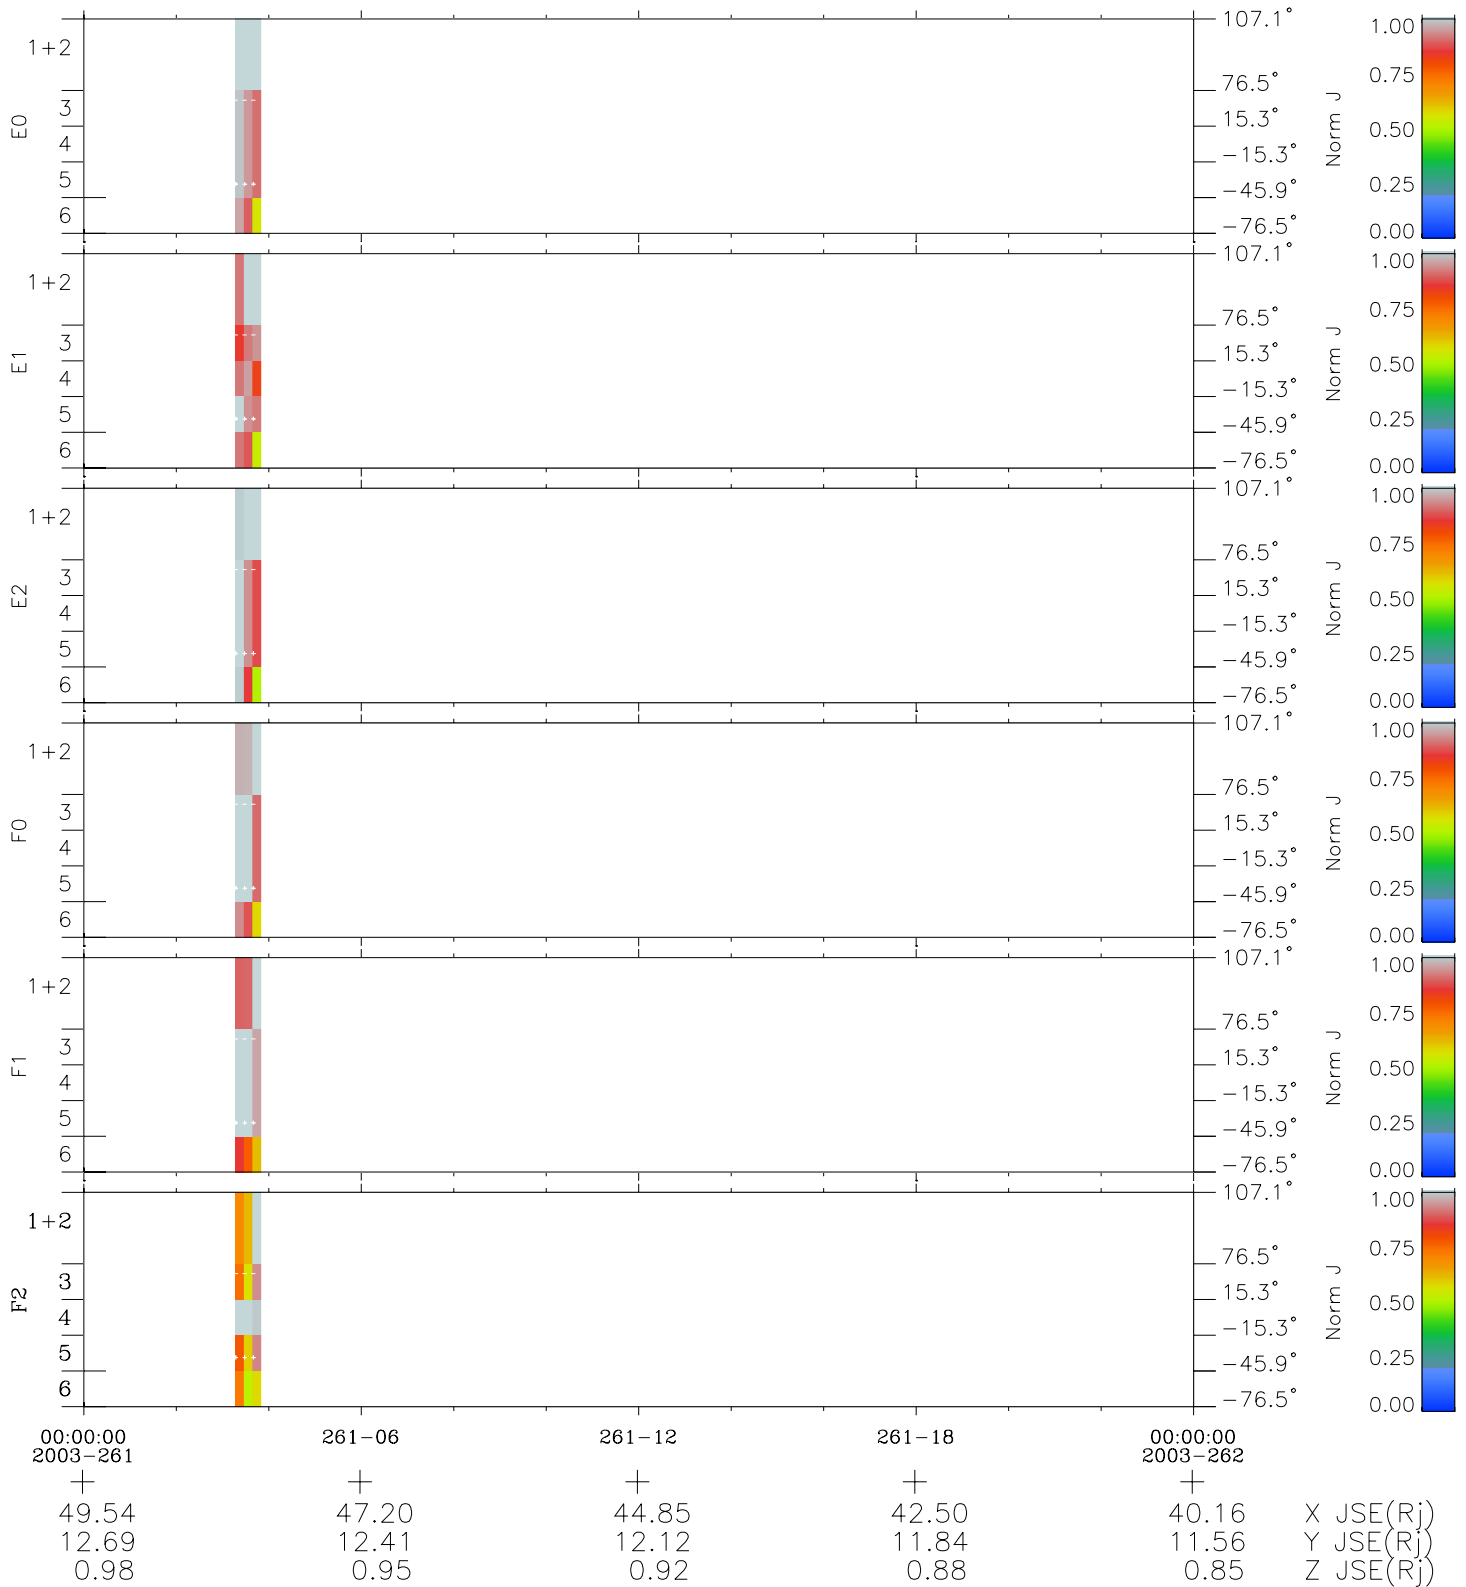

Galileo EPD Real Elevation Anisotropies 03261

Software Version: RTELEV_NORM V 1.20
Data Production: 01-09-03
Plot Production: Wed Oct 1 10:17:25 2003
Color File: wondr3
Geofactor File: 1.1

- ◇ = Jupiter look direction
- = Corotation look direction