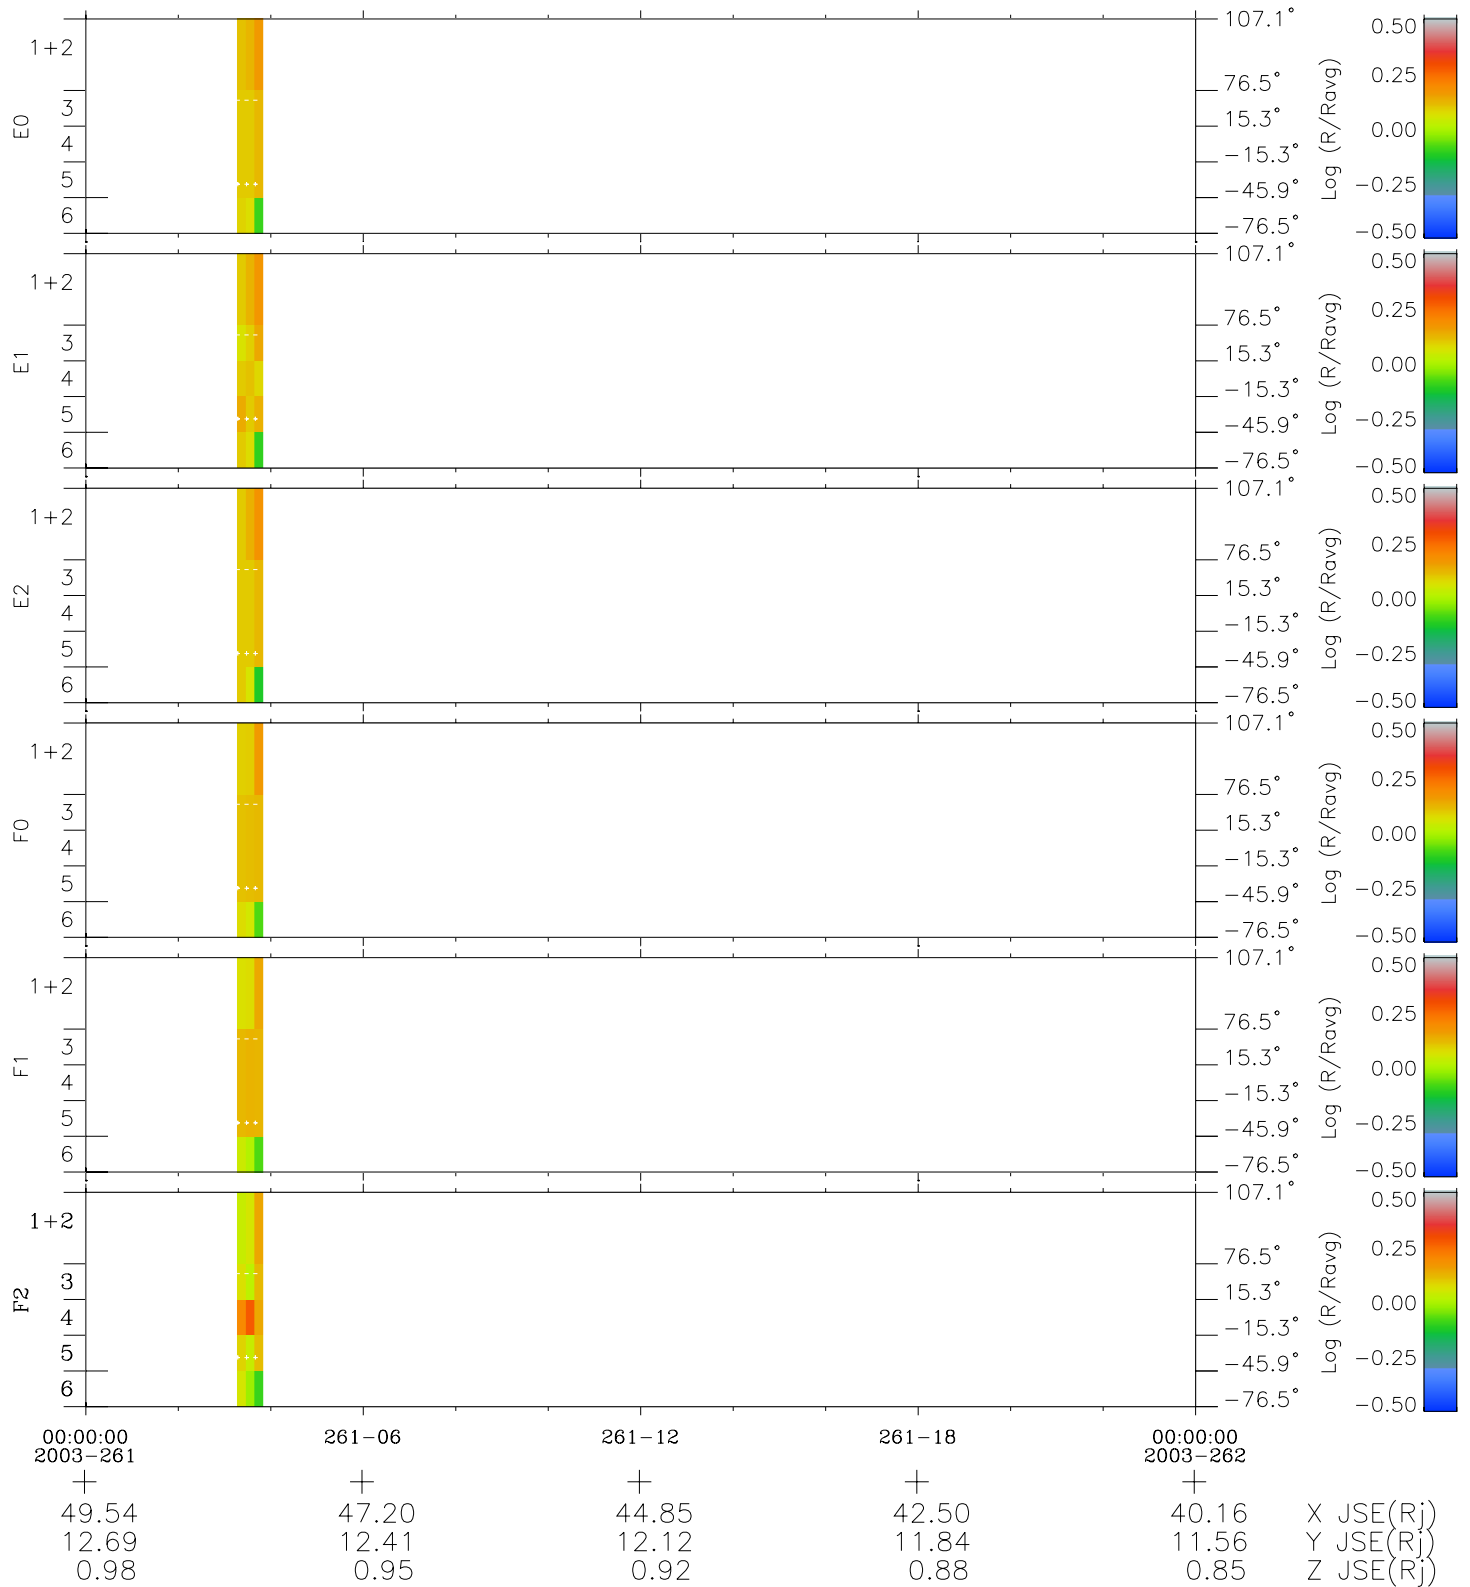

# Galileo EPD Real Elevation Anisotropies 03261

Software Version: RTELEV\_MEAN V 1.20  
 Data Production: 01-09-03  
 Plot Production: Wed Oct 1 10:17:23 2003  
 Color File: wondr3  
 Geofactor File: 1.1

- ◇ = Jupiter look direction
- = Corotation look direction