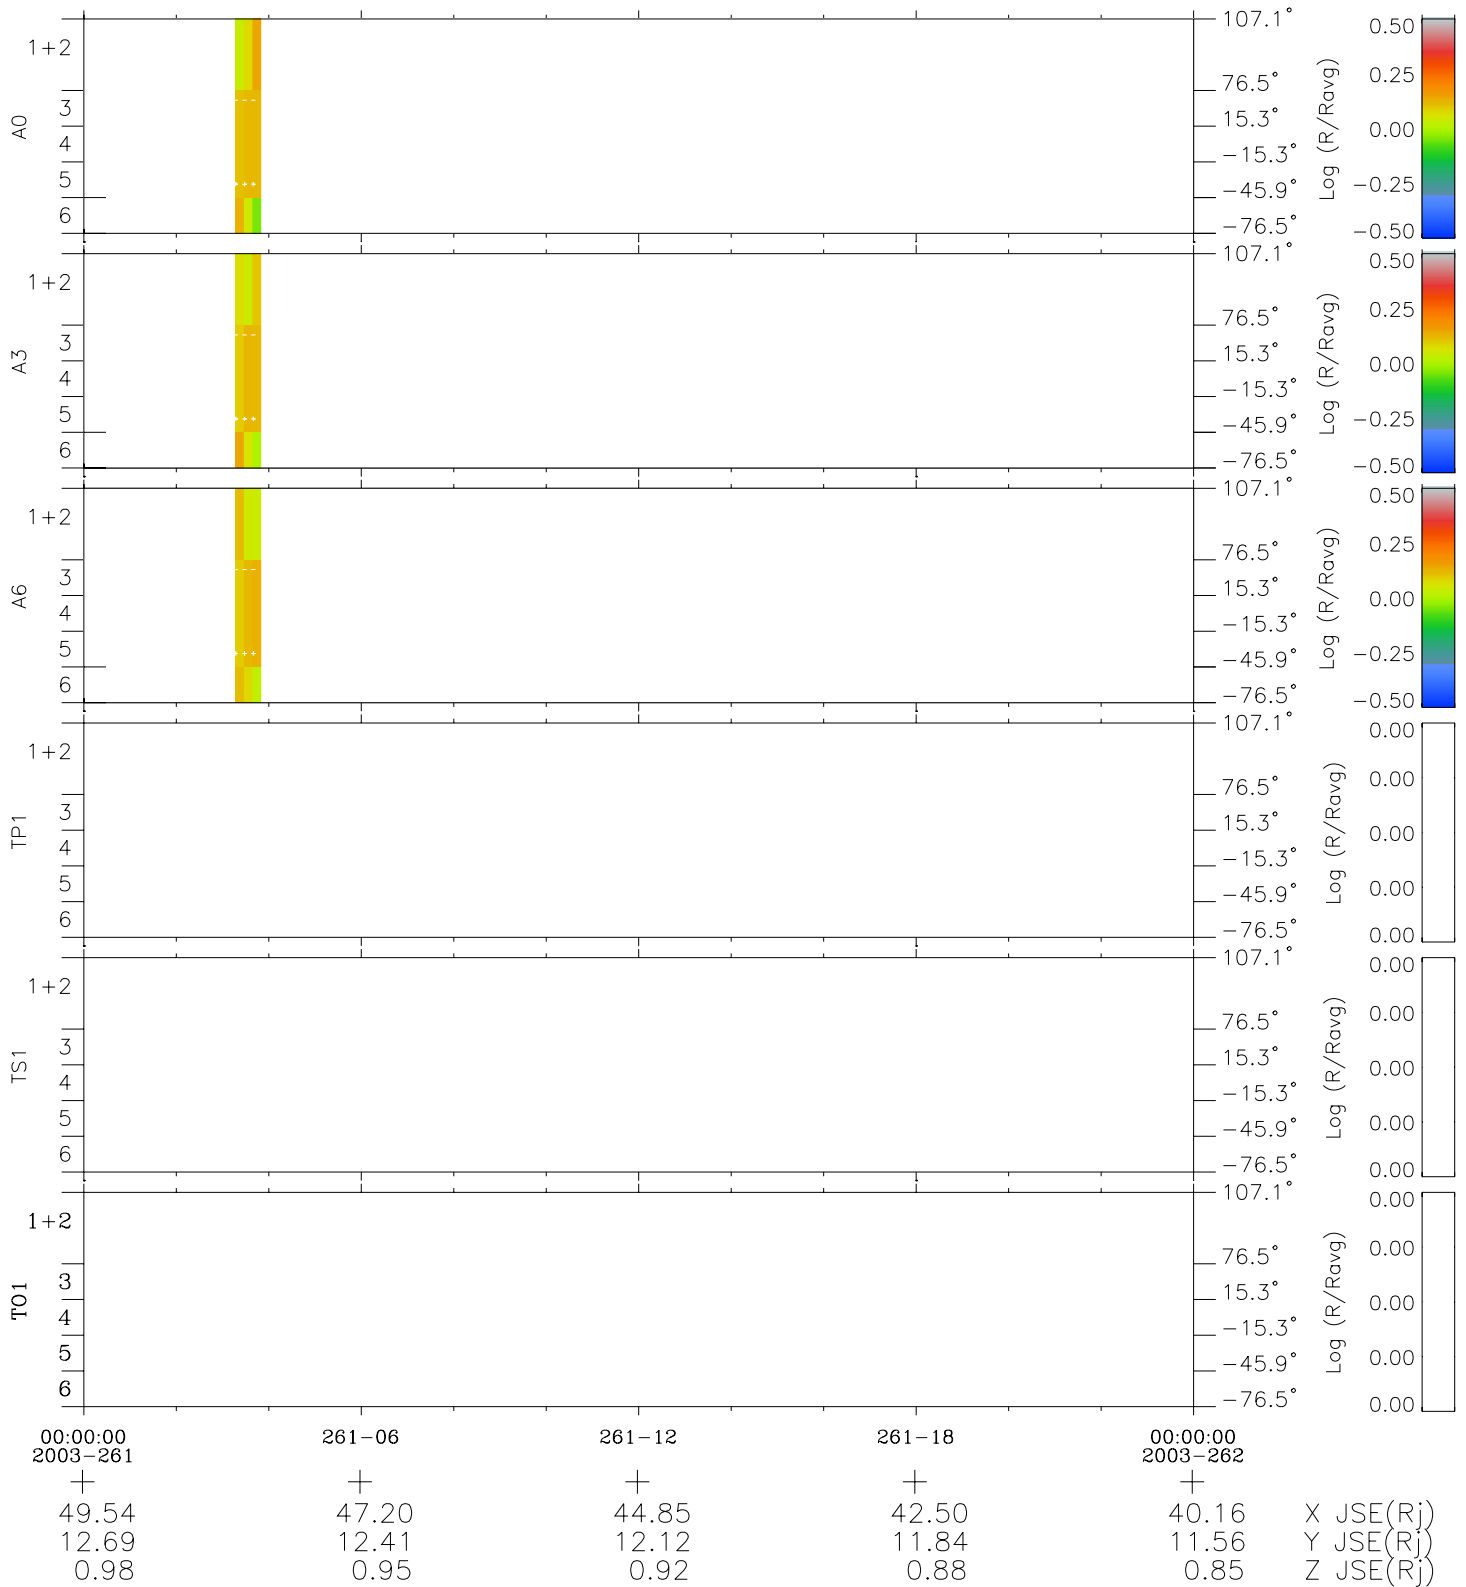

Galileo EPD Real Elevation Anisotropies 03261

Software Version: RTELEV_MEAN V 1.20
 Data Production: 01-09-03
 Plot Production: Wed Oct 1 10:17:23 2003
 Color File: wondr3
 Geofactor File: 1.1

- ◇ = Jupiter look direction
- = Corotation look direction