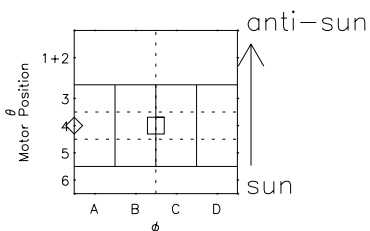

Galileo EPD Real Elevation Anisotropies 03261

Software Version: RTELEV_MEAN V 1.20
 Data Production: 01-09-03
 Plot Production: Wed Oct 1 10:17:23 2003
 Color File: wondr3
 Geofactor File: 1.1

- ◇ = Jupiter look direction
- = Corotation look direction