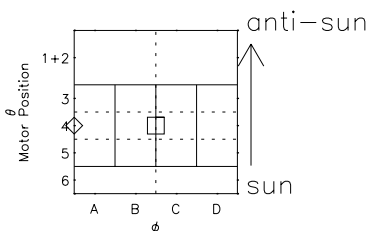

Galileo EPD Real Time Azimuth Anisotropies 03261

Software Version: RTAZIM_FLUX V 1.20
 Data Production: 01-09-03
 Plot Production: Wed Oct 1 10:17:27 2003
 Color File: wondr3
 Geofactor File: 1.1

◇ = Jupiter look direction
 □ = Corotation look direction