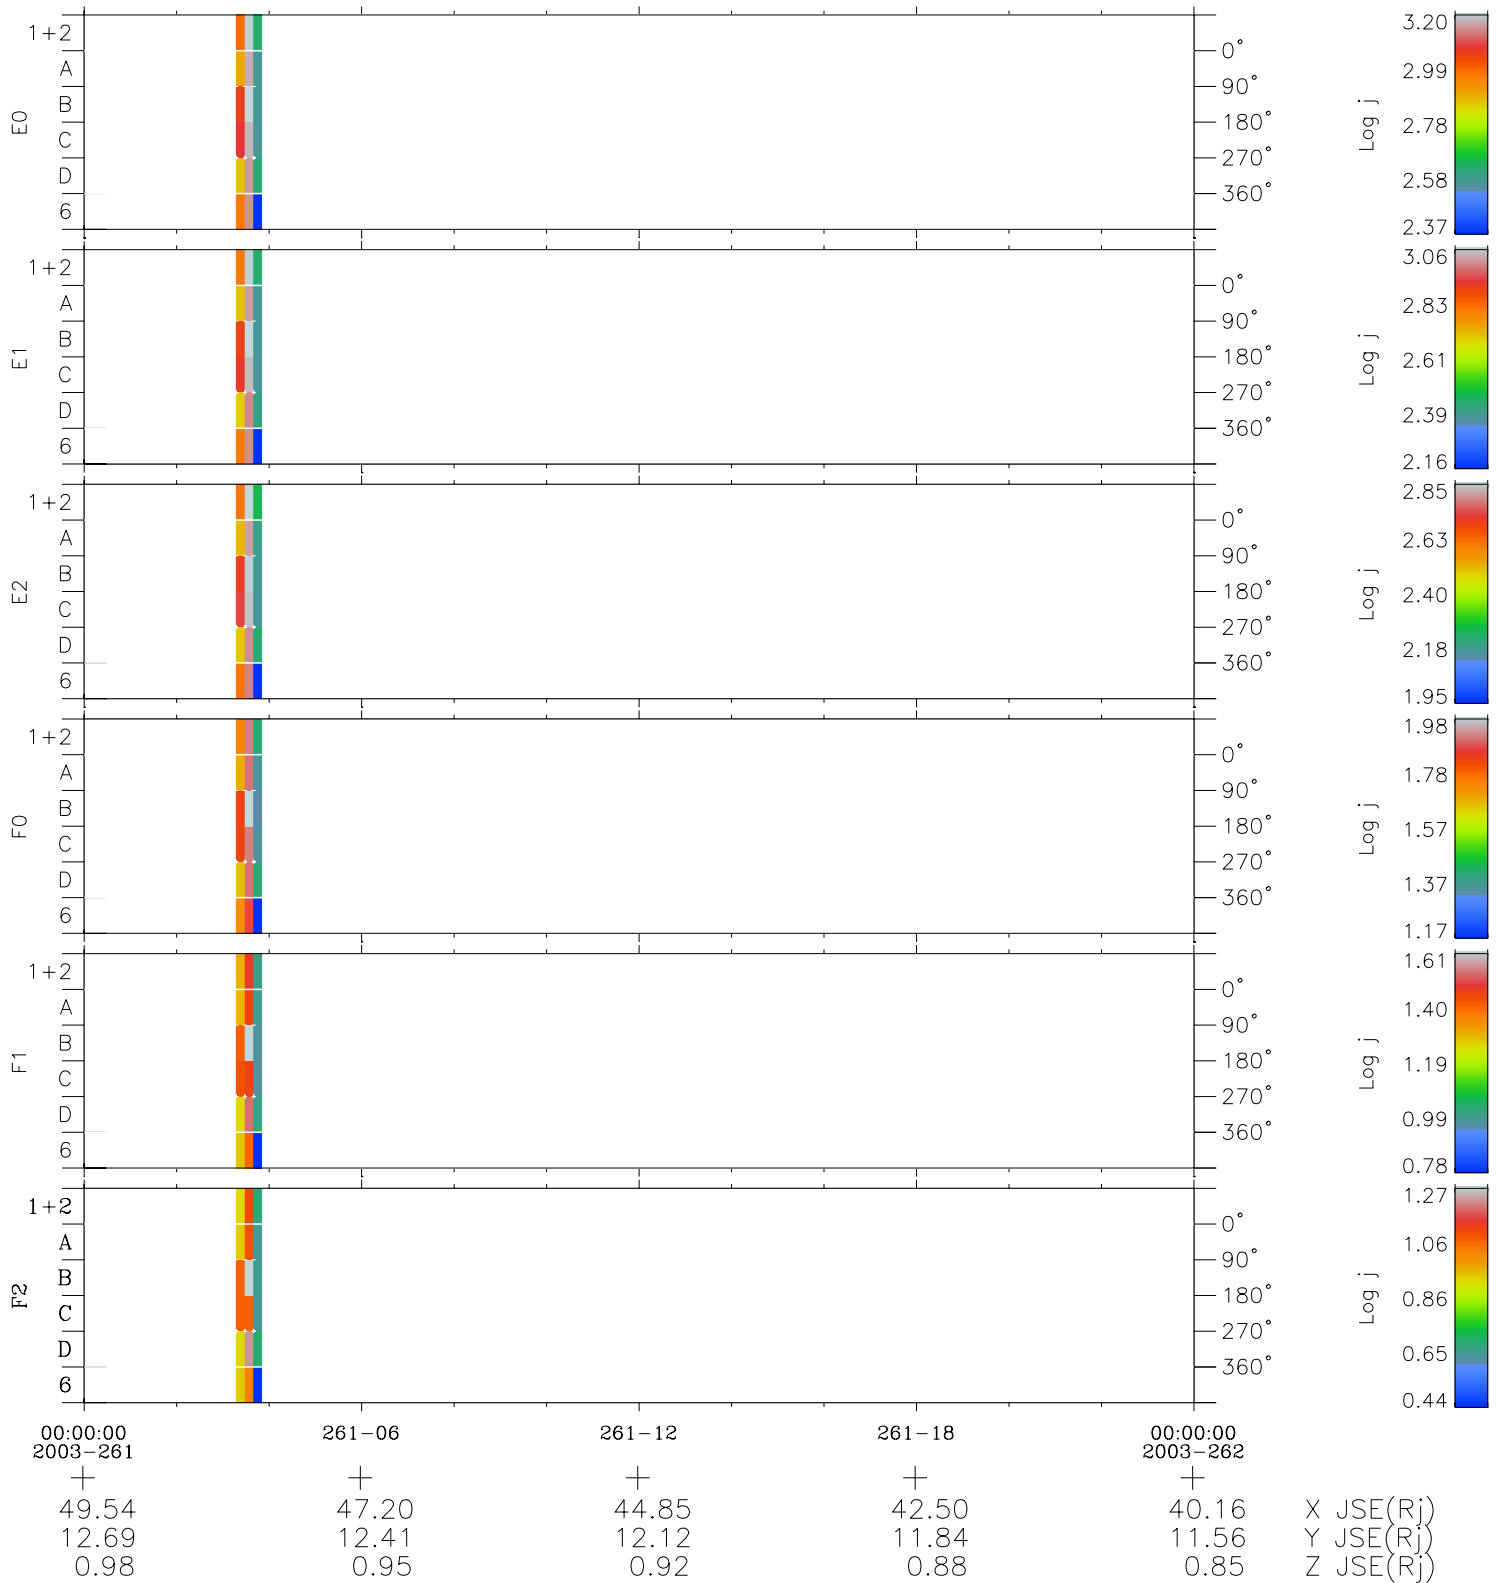

Galileo EPD Real Time Azimuth Anisotropies 03261

Software Version: RTAZIM_FLUX V 1.20
 Data Production: 01-09-03
 Plot Production: Wed Oct 1 10:17:27 2003
 Color File: wondr3
 Geofactor File: 1.1

◇ = Jupiter look direction
 □ = Corotation look direction