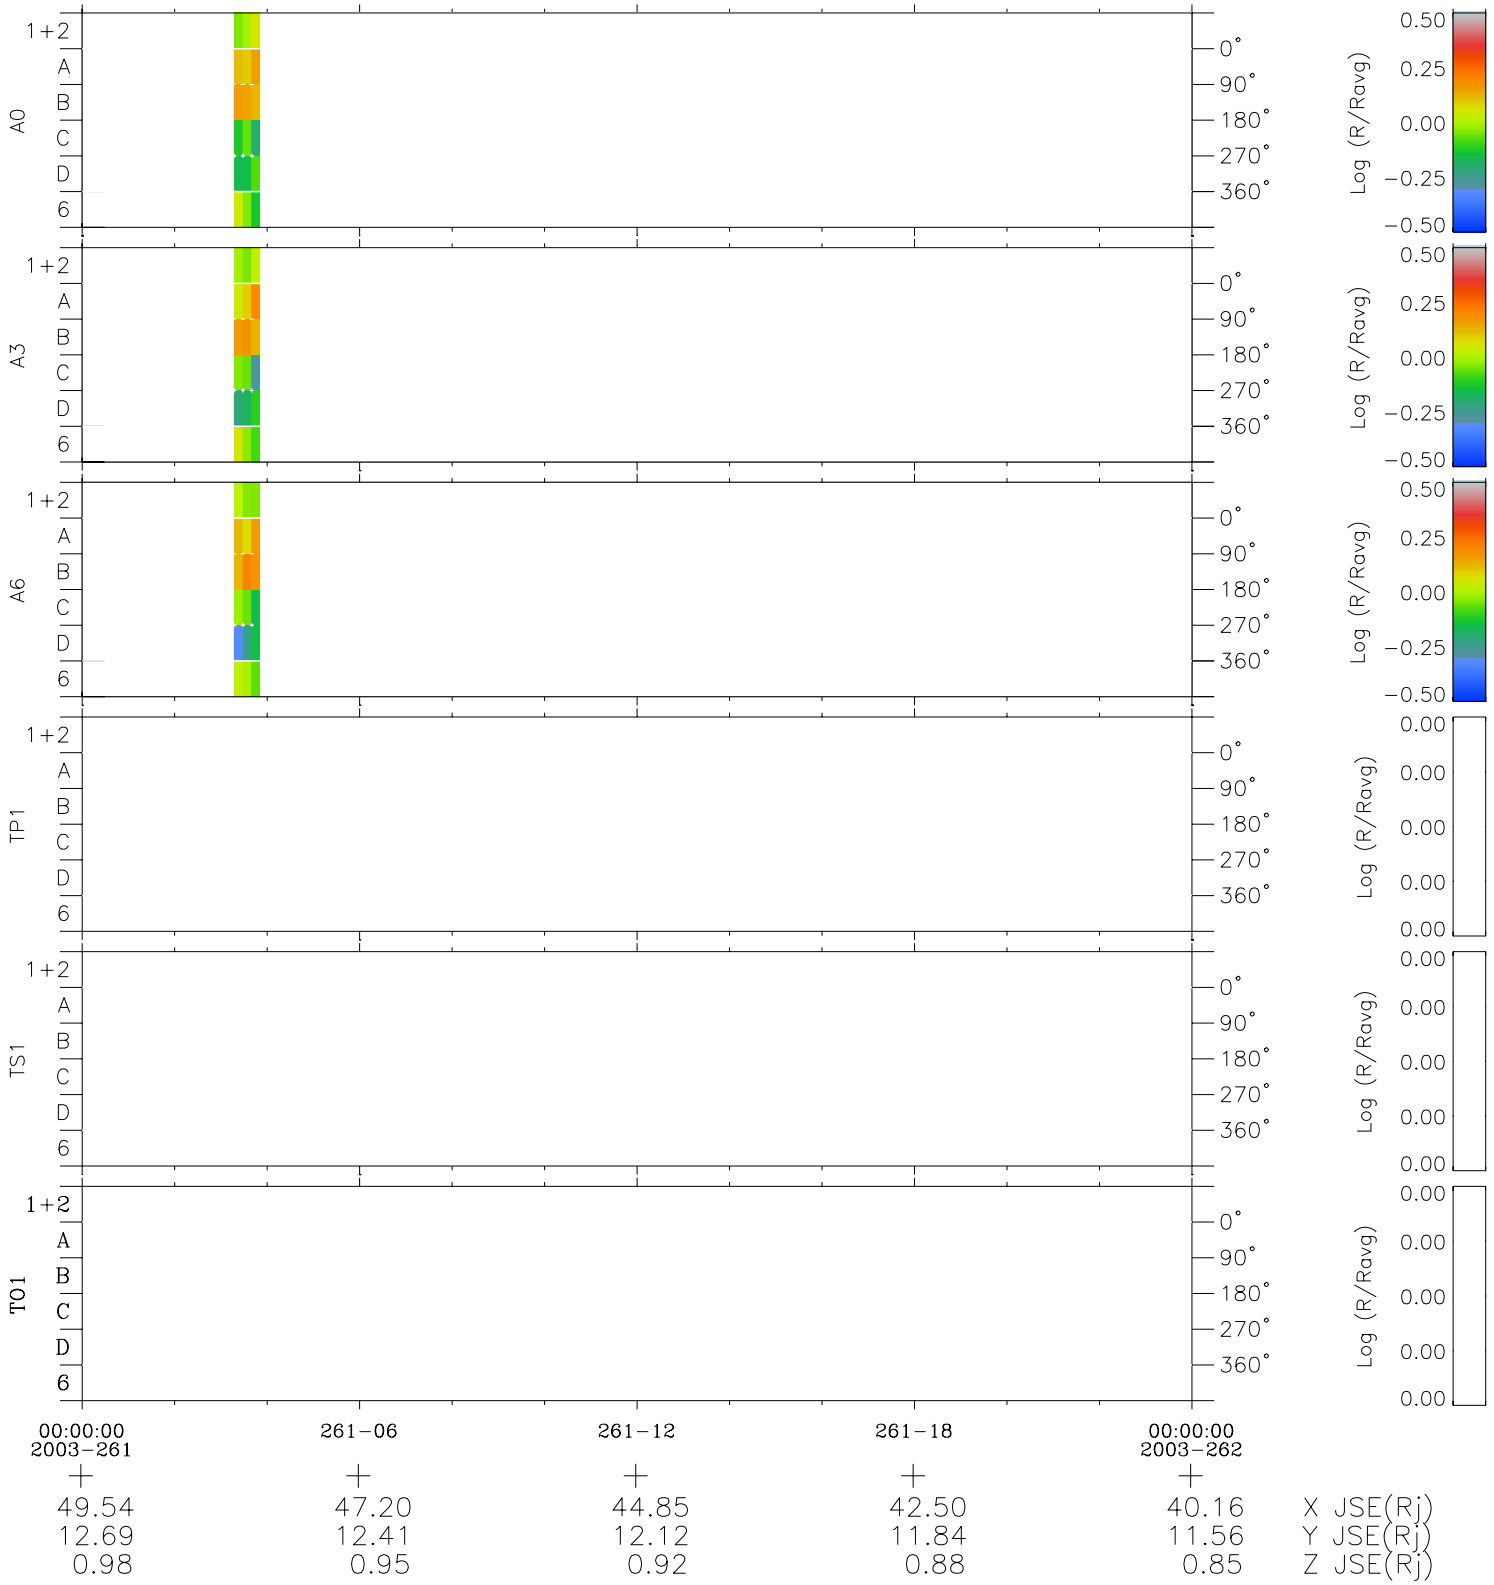

# Galileo EPD Real Time Azimuth Anisotropies 03261

Software Version: RTAZIM\_MEAN V 1.20  
 Data Production: 01-09-03  
 Plot Production: Wed Oct 1 10:17:25 2003  
 Color File: wondr3  
 Geofactor File: 1.1

◇ = Jupiter look direction  
 □ = Corotation look direction