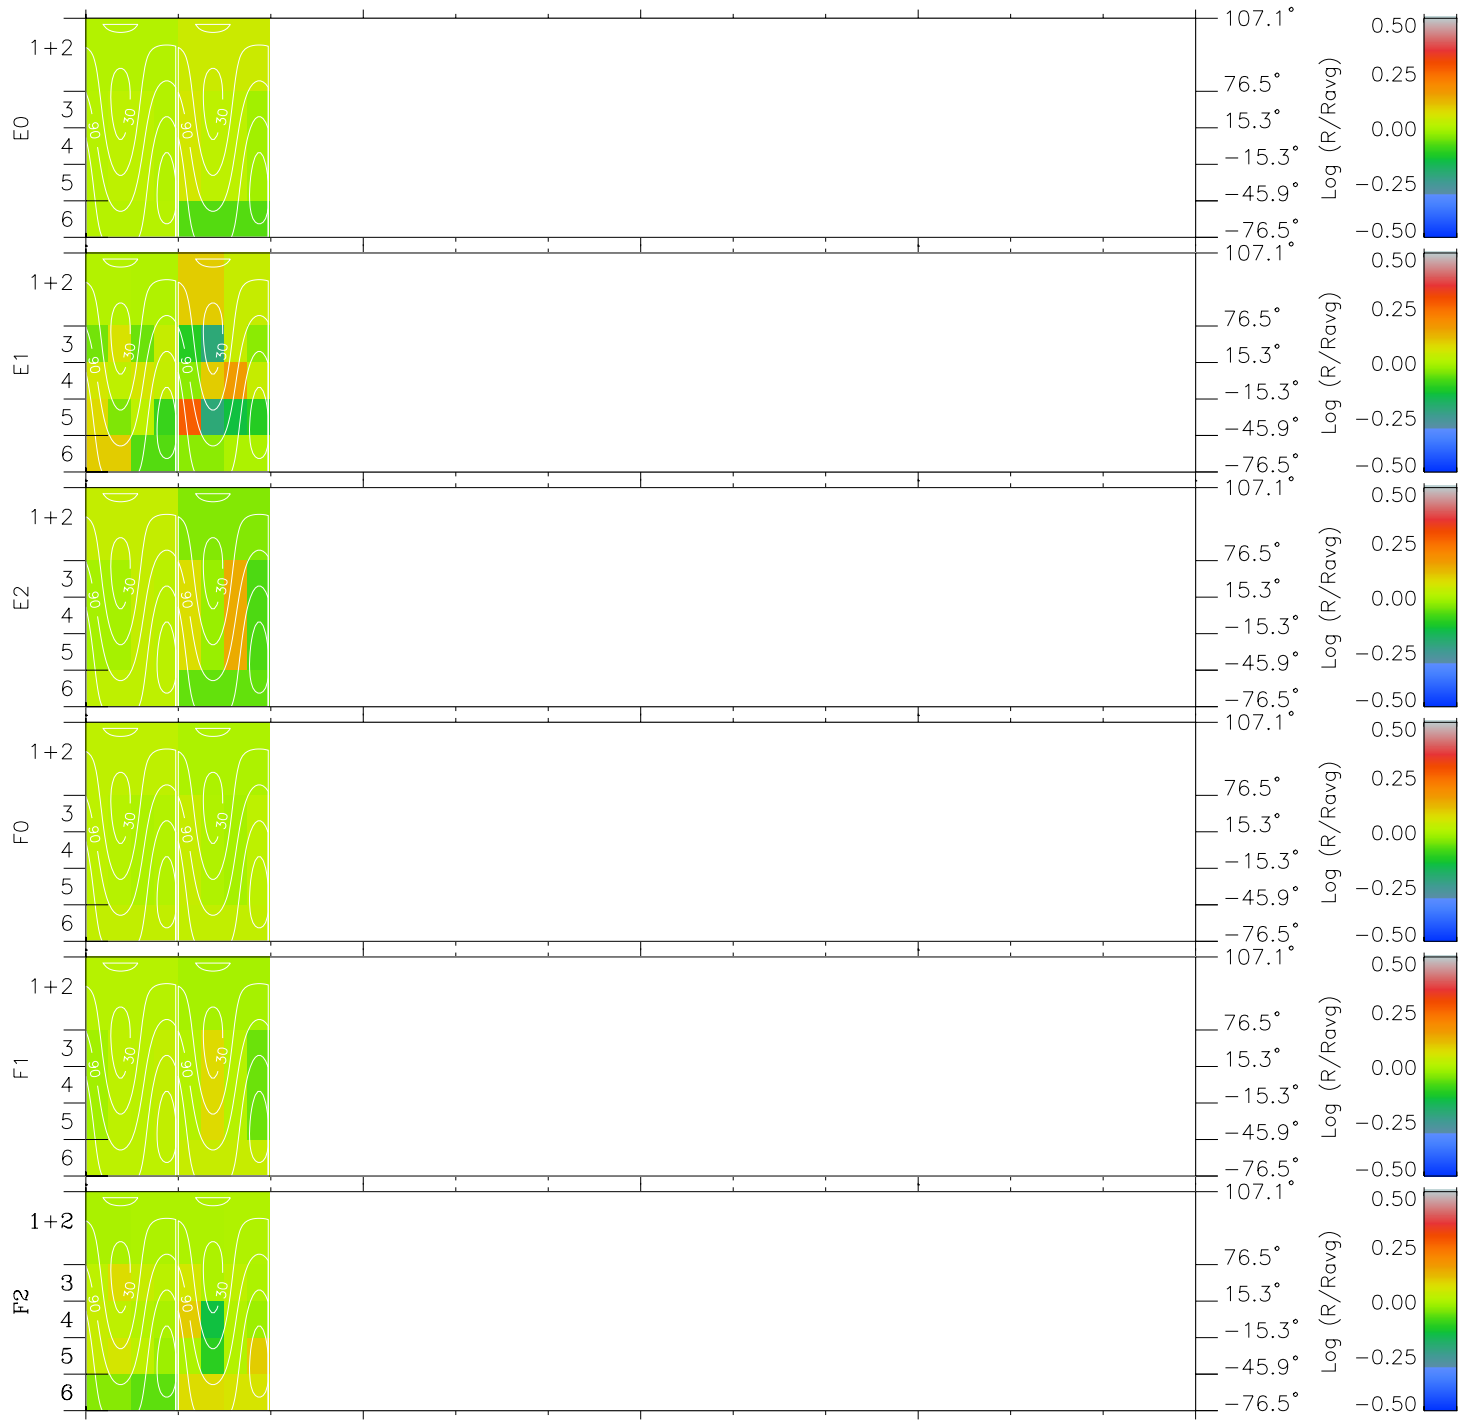

Galileo EPD Real Time All-Sky Anisotropies 02352

Software Version: RTSKY_MEAN V 1.20
 Data Production: 18-11-02
 Plot Production: Wed Dec 18 03:15:25 2002
 Color File: wondr3
 Geofactor File: 1.1

00:00:00 2002-352	352-06	352-12	352-18	00:00:00 2002-353	
+	+	+	+	+	
221.26	221.94	222.62	223.30	223.98	X JSE(R _j)
60.40	60.62	60.83	61.05	61.26	Y JSE(R _j)
0.80	0.81	0.82	0.83	0.83	Z JSE(R _j)

- ◇ = Jupiter look direction
- = Corotation look direction