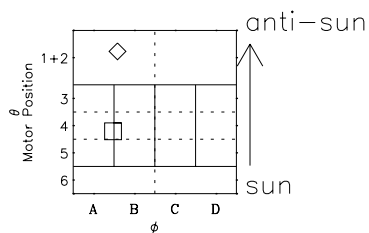

# Galileo EPD Real-Time Omni 02352

Software Version: RTLINE\_OMNI V 1.20  
Data Production: 18-11-02  
Plot Production: Wed Dec 18 03:15:55 2002

- ◇ = Jupiter look direction
- = Corotation look direction