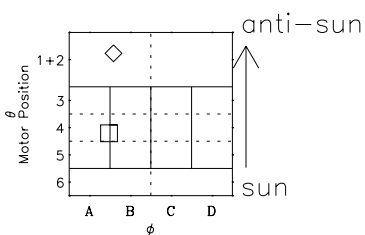

Galileo EPD Real-Time Six-Sector 02351

Software Version: RTLINE_R6 V 1.20
Data Production: 18-11-02
Plot Production: Wed Dec 18 03:10:28 2002

- ◇ = Jupiter look direction
- = Corotation look direction