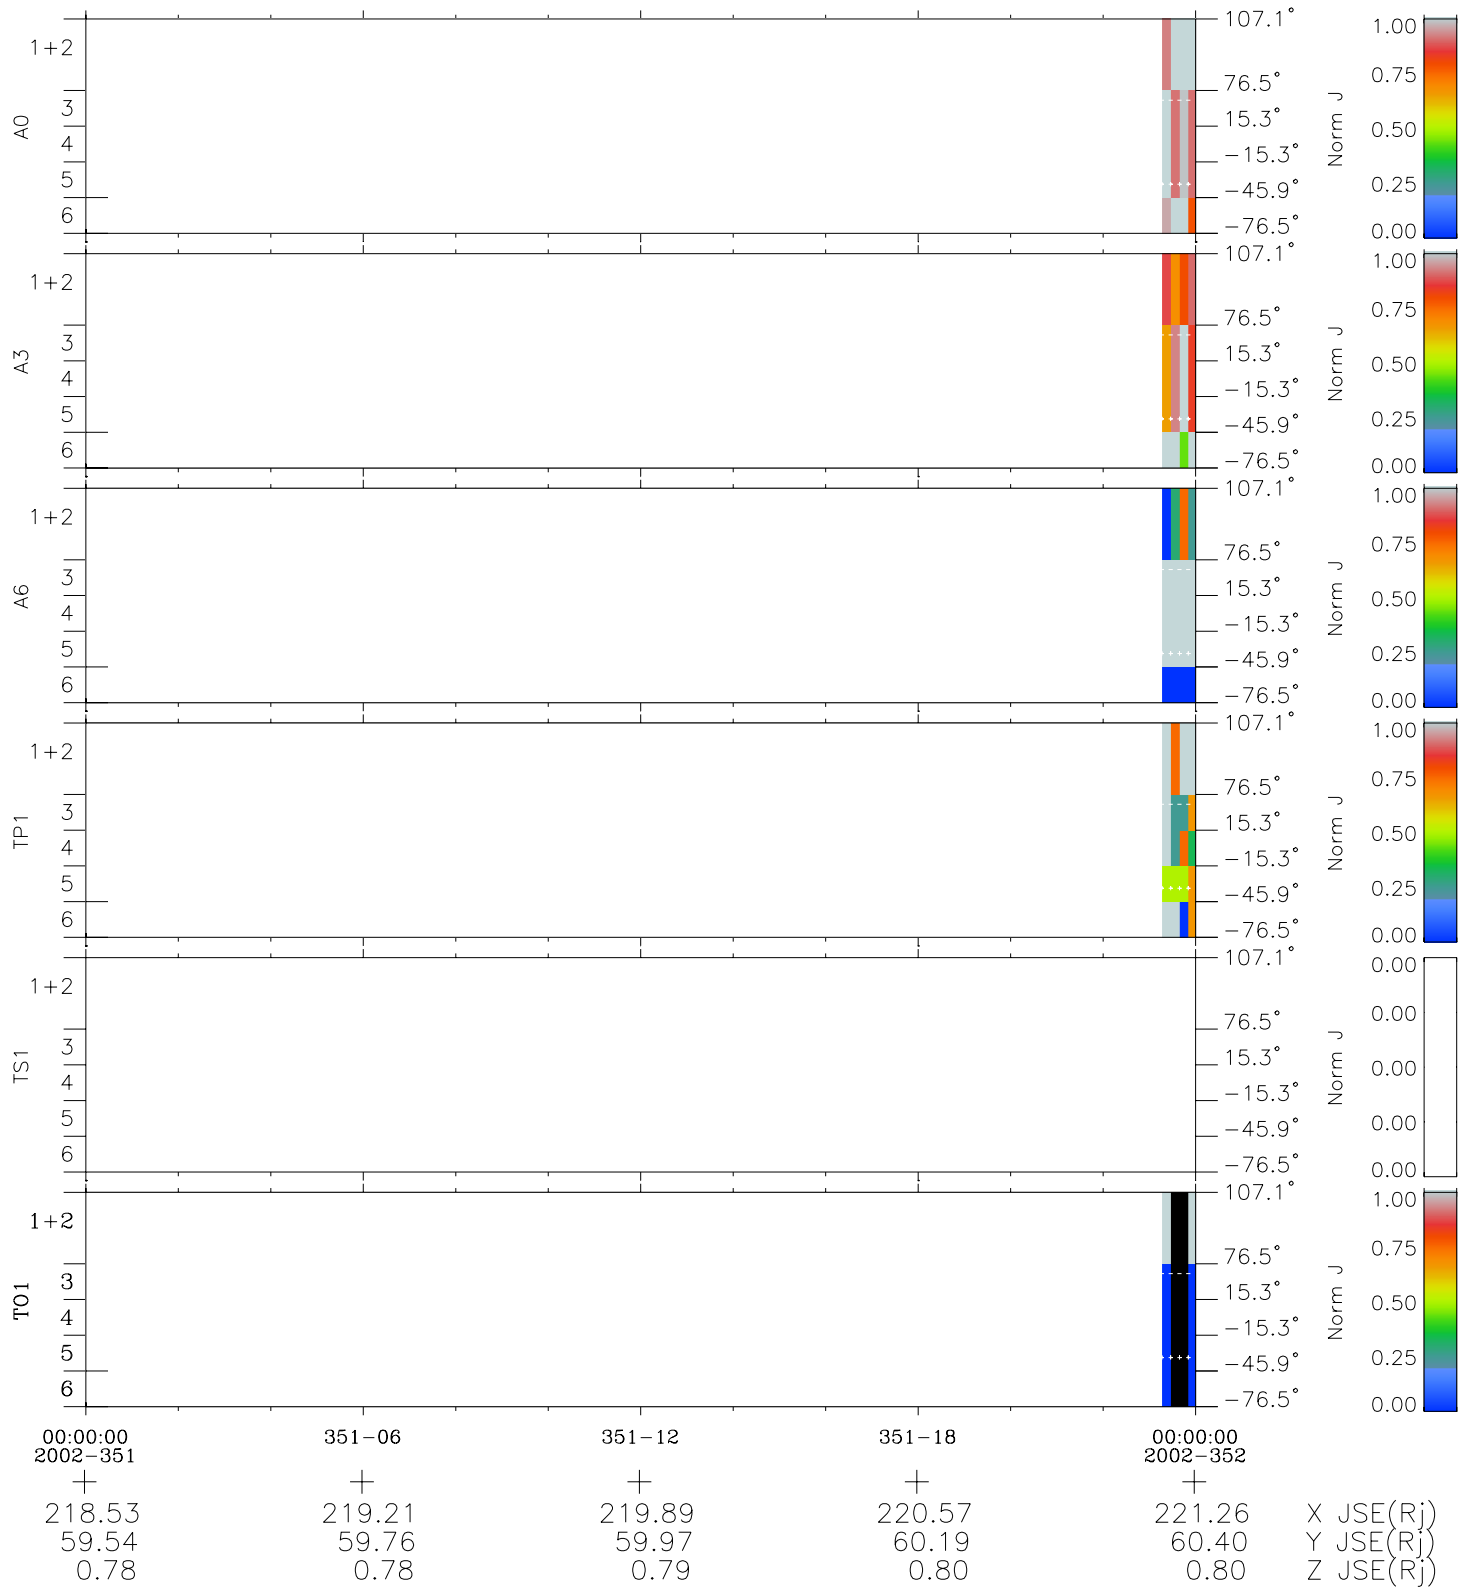

Galileo EPD Real Elevation Anisotropies 02351

Software Version: RTELEV_NORM V 1.20
 Data Production: 18-11-02
 Plot Production: Wed Dec 18 03:10:13 2002
 Color File: wondr3
 Geofactor File: 1.1

- ◇ = Jupiter look direction
- = Corotation look direction