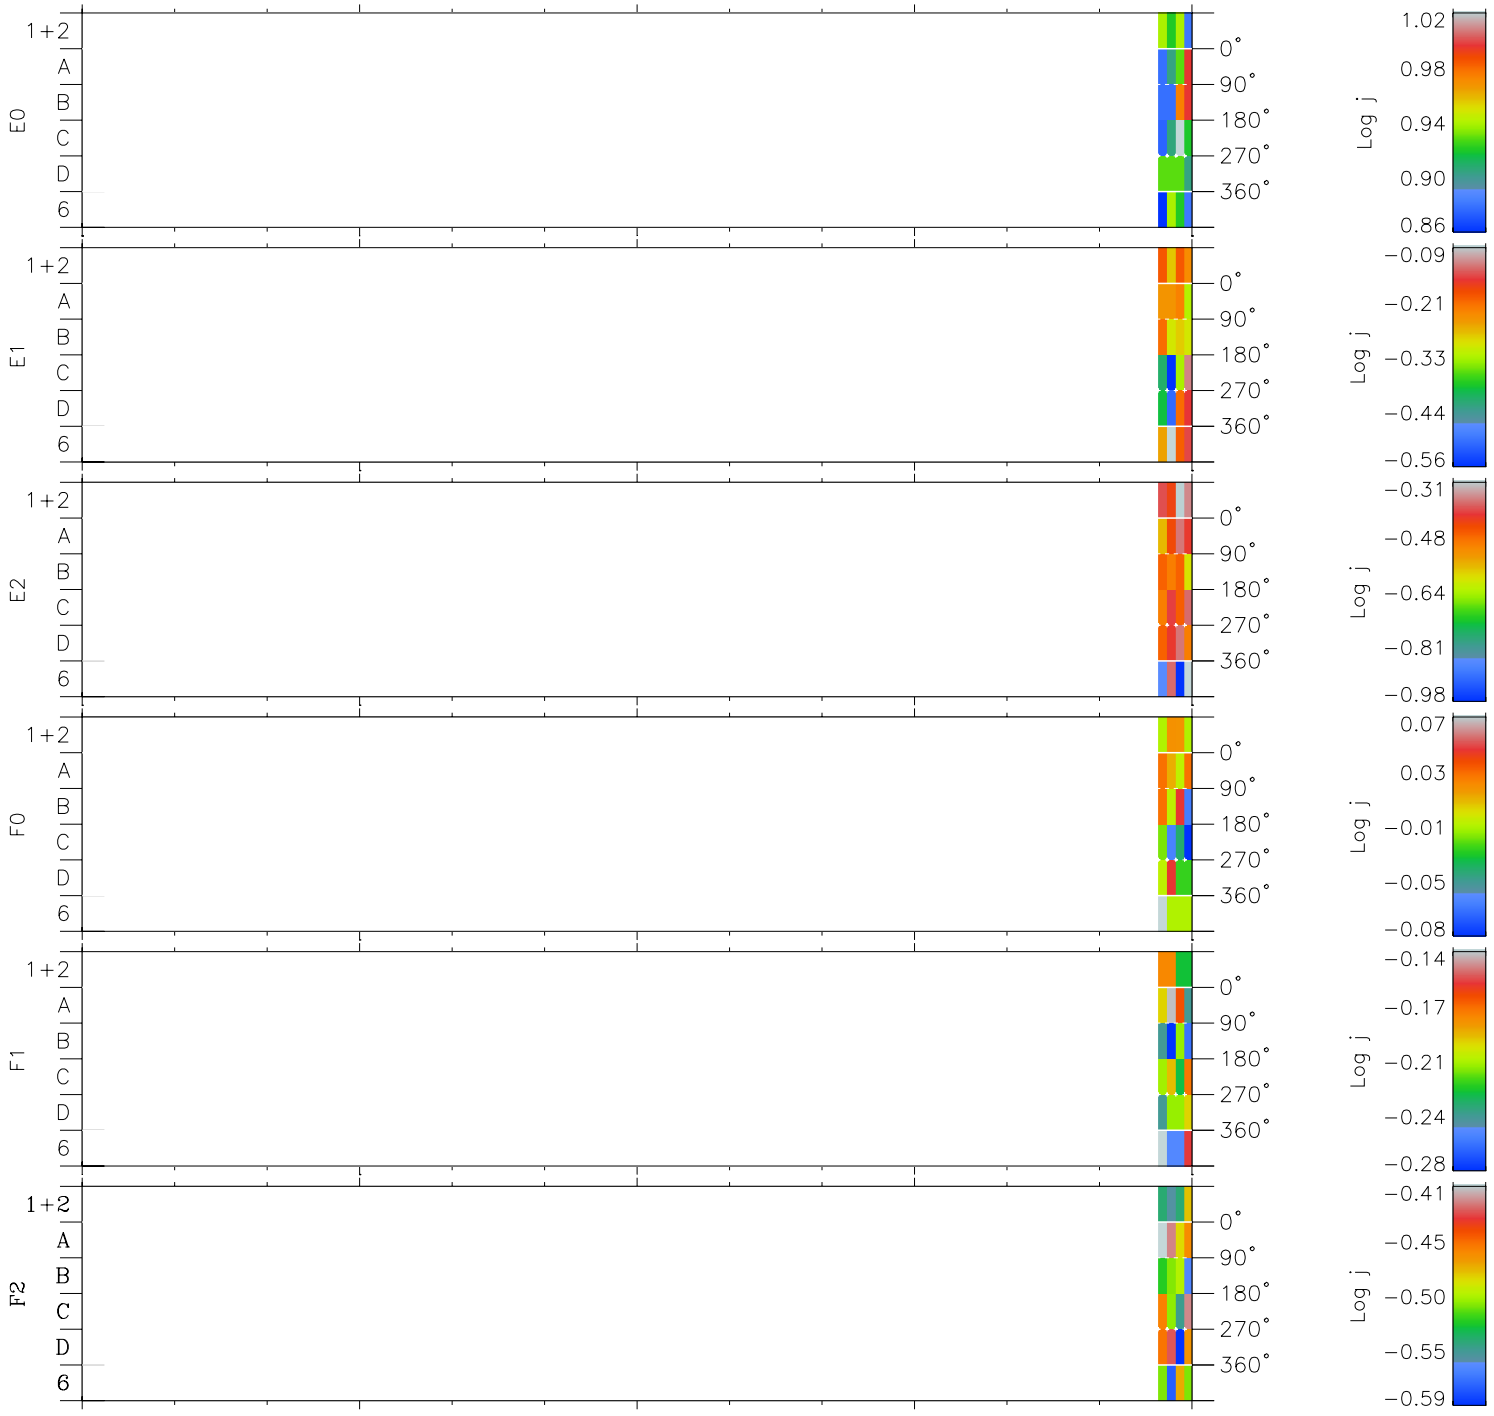

Galileo EPD Real Time Azimuth Anisotropies 02351

Software Version: RTAZIM_FLUX V 1.20
 Data Production: 18-11-02
 Plot Production: Wed Dec 18 03:10:20 2002
 Color File: wondr3
 Geofactor File: 1.1

Time	2002-351	2002-351-06	2002-351-12	2002-351-18	2002-352
X	218.53	219.21	219.89	220.57	221.26
Y	59.54	59.76	59.97	60.19	60.40
Z	0.78	0.78	0.79	0.80	0.80

◇ = Jupiter look direction
 □ = Corotation look direction