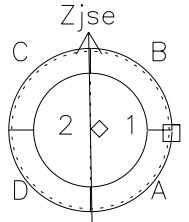

Galileo EPD Real Time Azimuth Anisotropies 02351

Software Version: RTAZIM_FLUX V 1.20
 Data Production: 18-11-02
 Plot Production: Wed Dec 18 03:10:20 2002
 Color File: wondr3
 Geofactor File: 1.1

Time	2002-351	2002-351-06	2002-351-12	2002-351-18	2002-352
X	218.53	219.21	219.89	220.57	221.26
Y	59.54	59.76	59.97	60.19	60.40
Z	0.78	0.78	0.79	0.80	0.80

◇ = Jupiter look direction
 □ = Corotation look direction