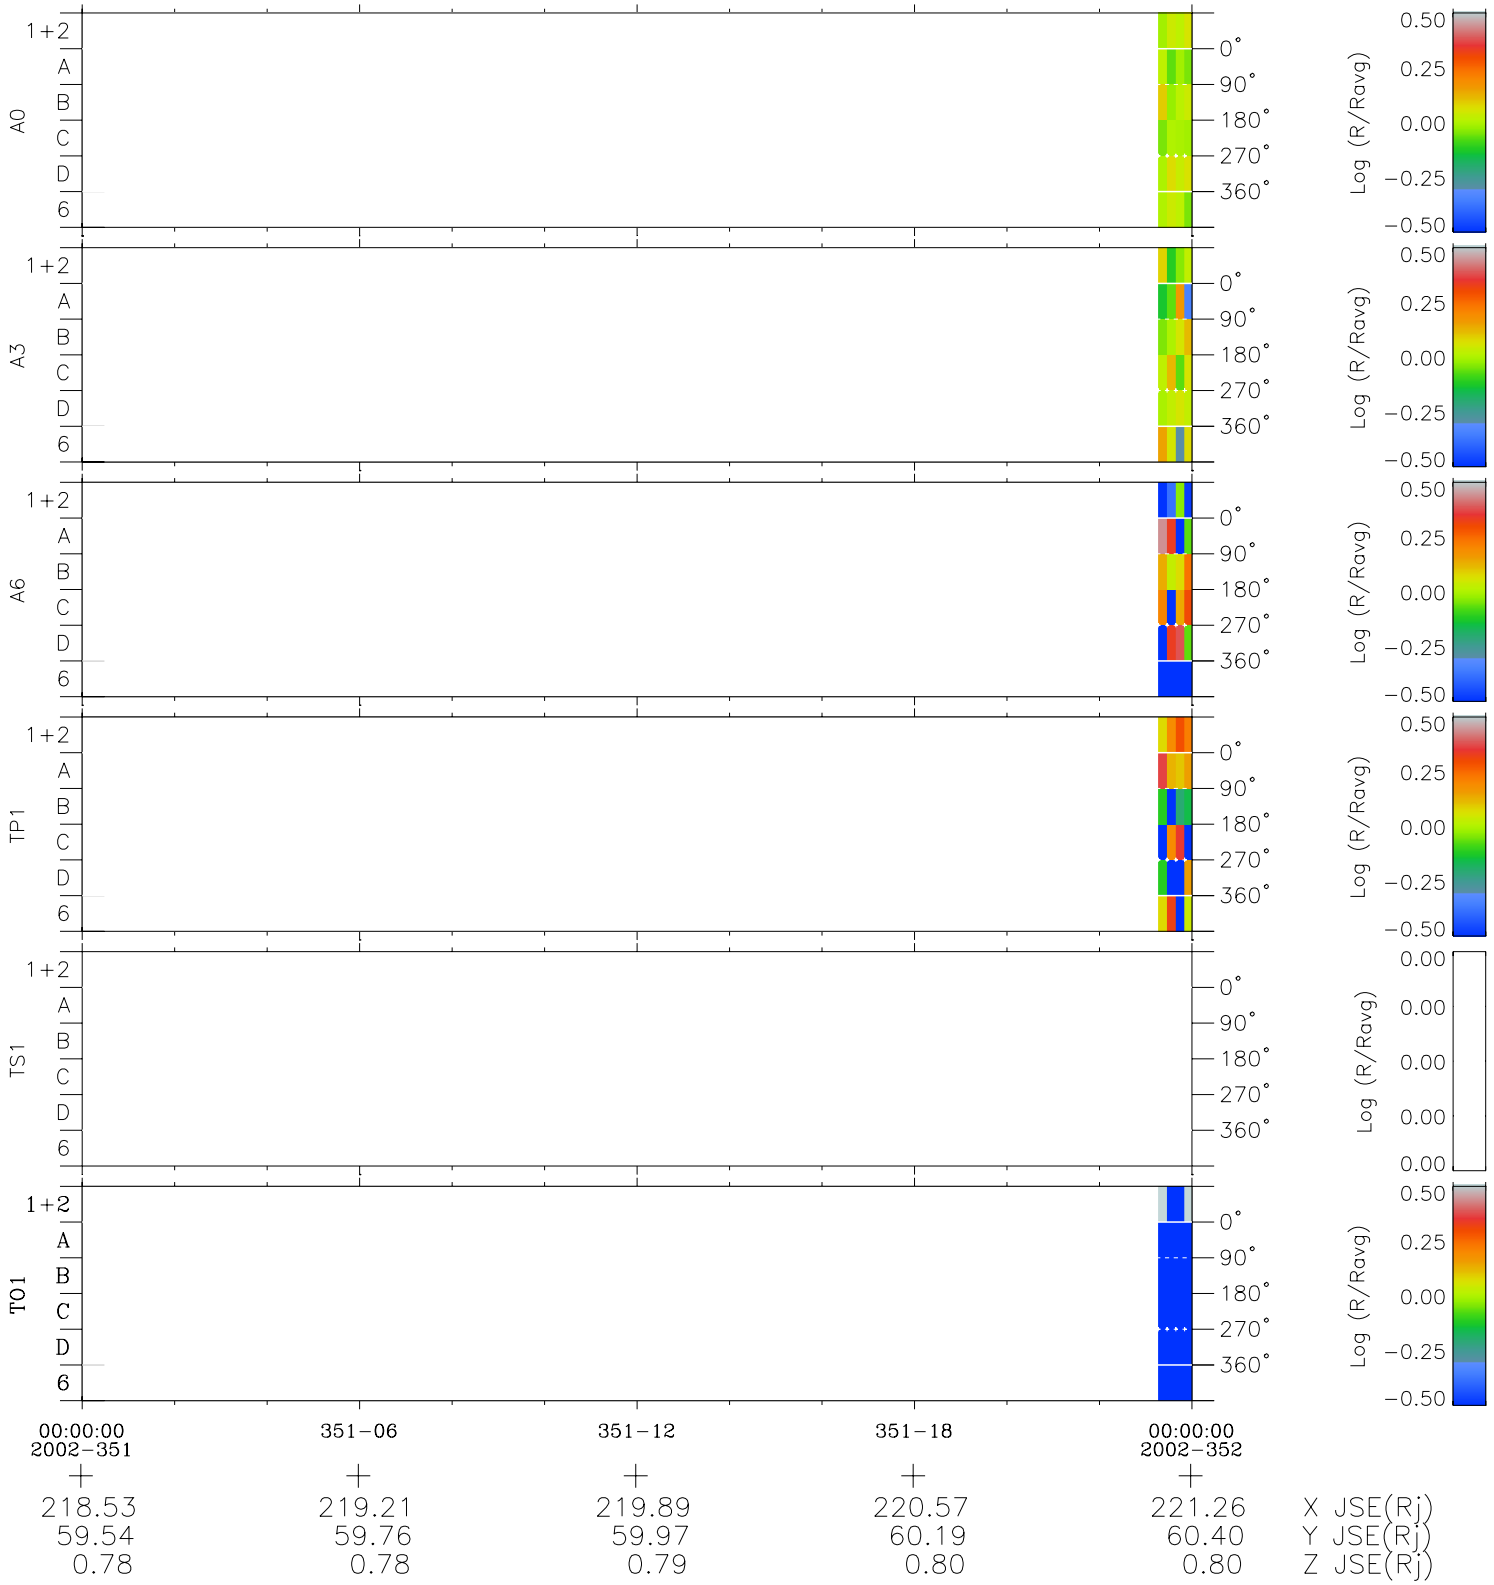

Galileo EPD Real Time Azimuth Anisotropies 02351

Software Version: RTAZIM_MEAN V 1.20
 Data Production: 18-11-02
 Plot Production: Wed Dec 18 03:10:16 2002
 Color File: wondr3
 Geofactor File: 1.1

◇ = Jupiter look direction
 □ = Corotation look direction