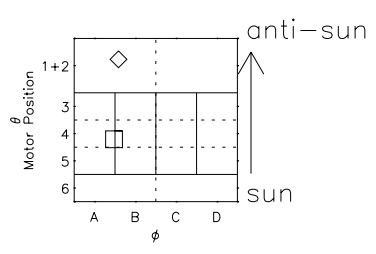

Galileo EPD Real Time Azimuth Anisotropies 02351

Software Version: RTAZIM_MEAN V 1.20
 Data Production: 18-11-02
 Plot Production: Wed Dec 18 03:10:16 2002
 Color File: wondr3
 Geofactor File: 1.1

◇ = Jupiter look direction
 □ = Corotation look direction