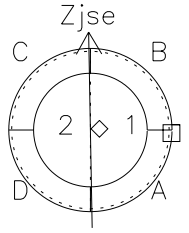

Galileo EPD Real Time Azimuth Anisotropies 02351

Software Version: RTAZIM_MEAN V 1.20
 Data Production: 18-11-02
 Plot Production: Wed Dec 18 03:10:16 2002
 Color File: wondr3
 Geofactor File: 1.1

◇ = Jupiter look direction
 □ = Corotation look direction