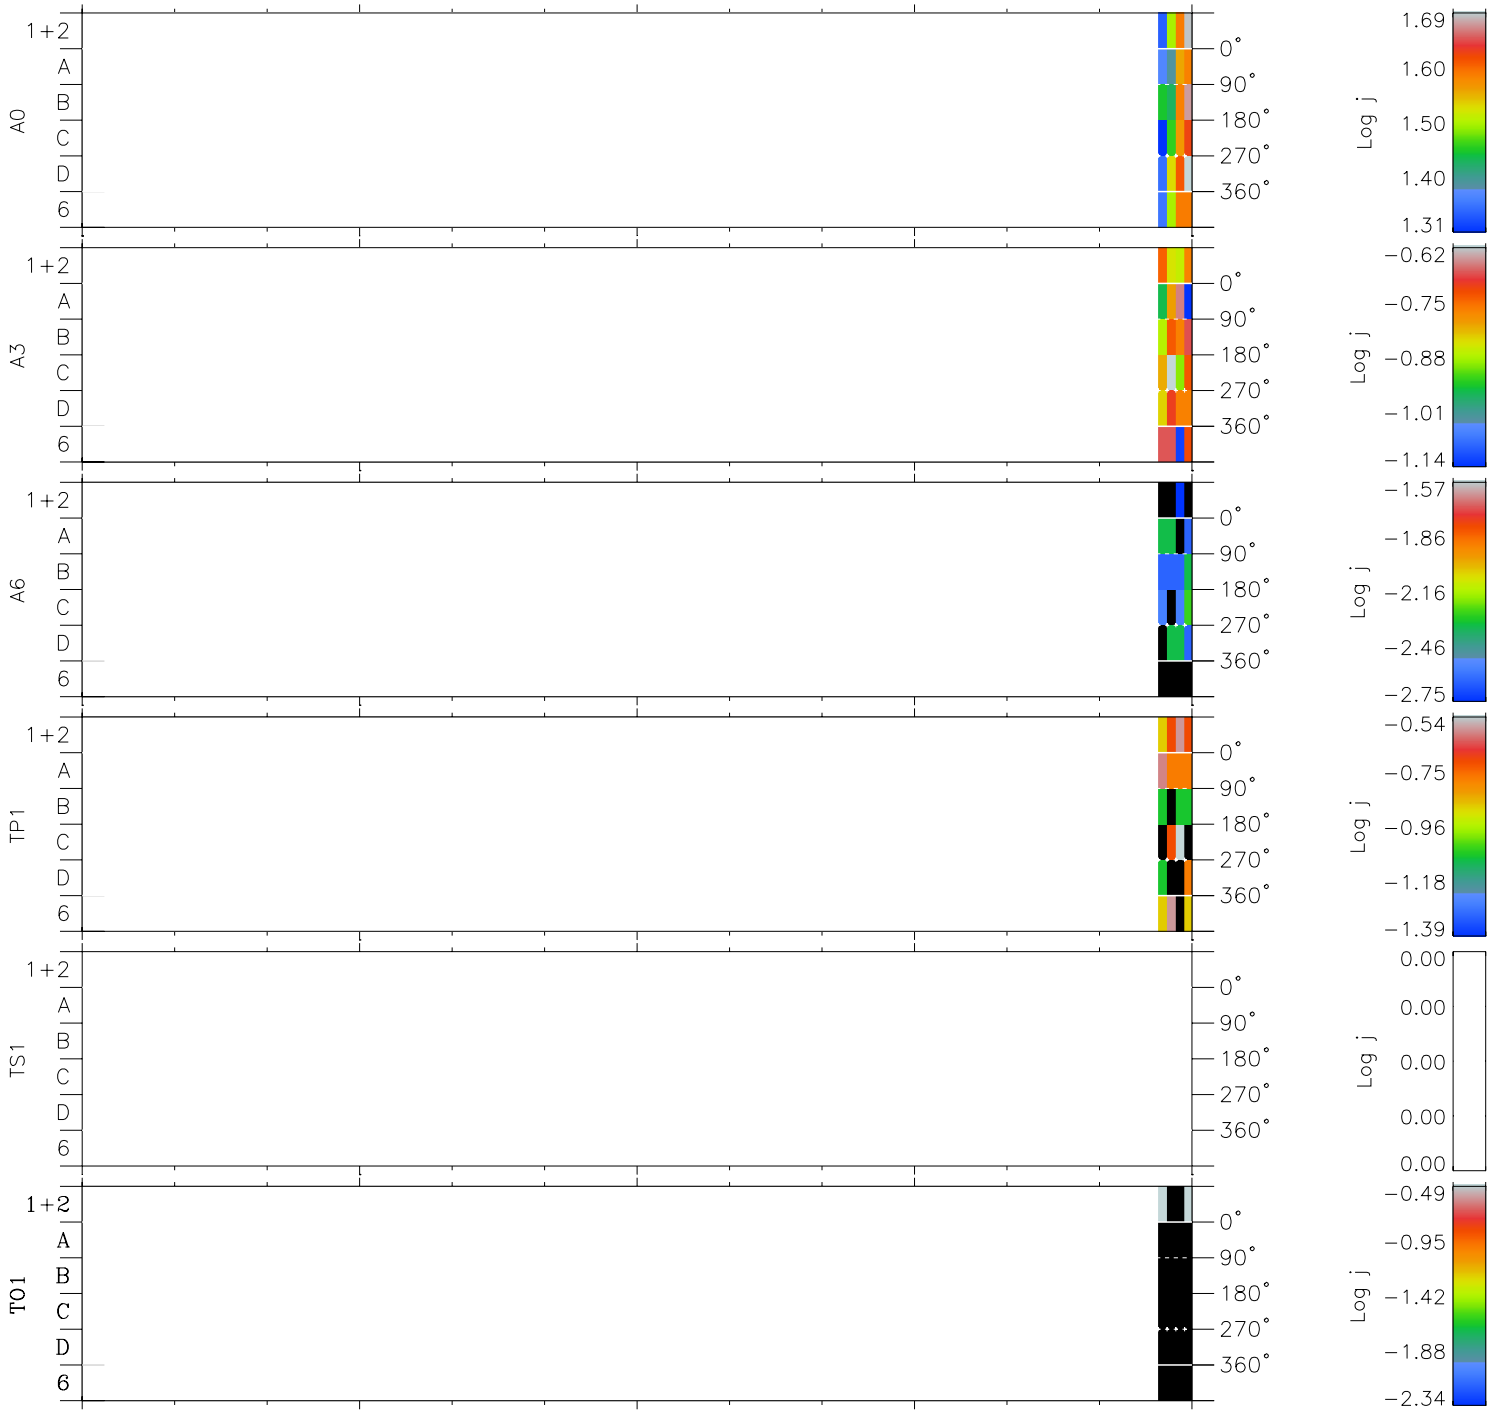

Galileo EPD Real Time Azimuth Anisotropies 02351

Software Version: RTAZIM_FLUX V 1.20
Data Production: 18-11-02
Plot Production: Wed Dec 18 03:10:19 2002
Color File: wondr3
Geofactor File: 1.1

00:00:00 2002-351	351-06	351-12	351-18	00:00:00 2002-352	
+	+	+	+	+	X JSE(R _j)
218.53	219.21	219.89	220.57	221.26	Y JSE(R _j)
59.54	59.76	59.97	60.19	60.40	Z JSE(R _j)
0.78	0.78	0.79	0.80	0.80	

◇ = Jupiter look direction
□ = Corotation look direction