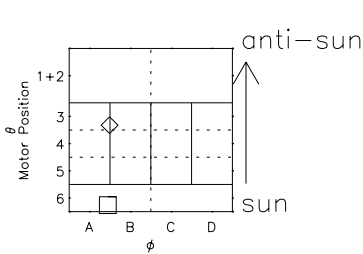

Galileo EPD Real Time R6 Ions Spectra 02309

Software Version: RTSPEC_R6 V 1.20
 Data Production: 08-00-03
 Plot Production: Wed Jan 8 04:12:41 2003
 Color File: wondr3
 Geofactor File: 1.1

- ◇ = Jupiter look direction
- = Corotation look direction