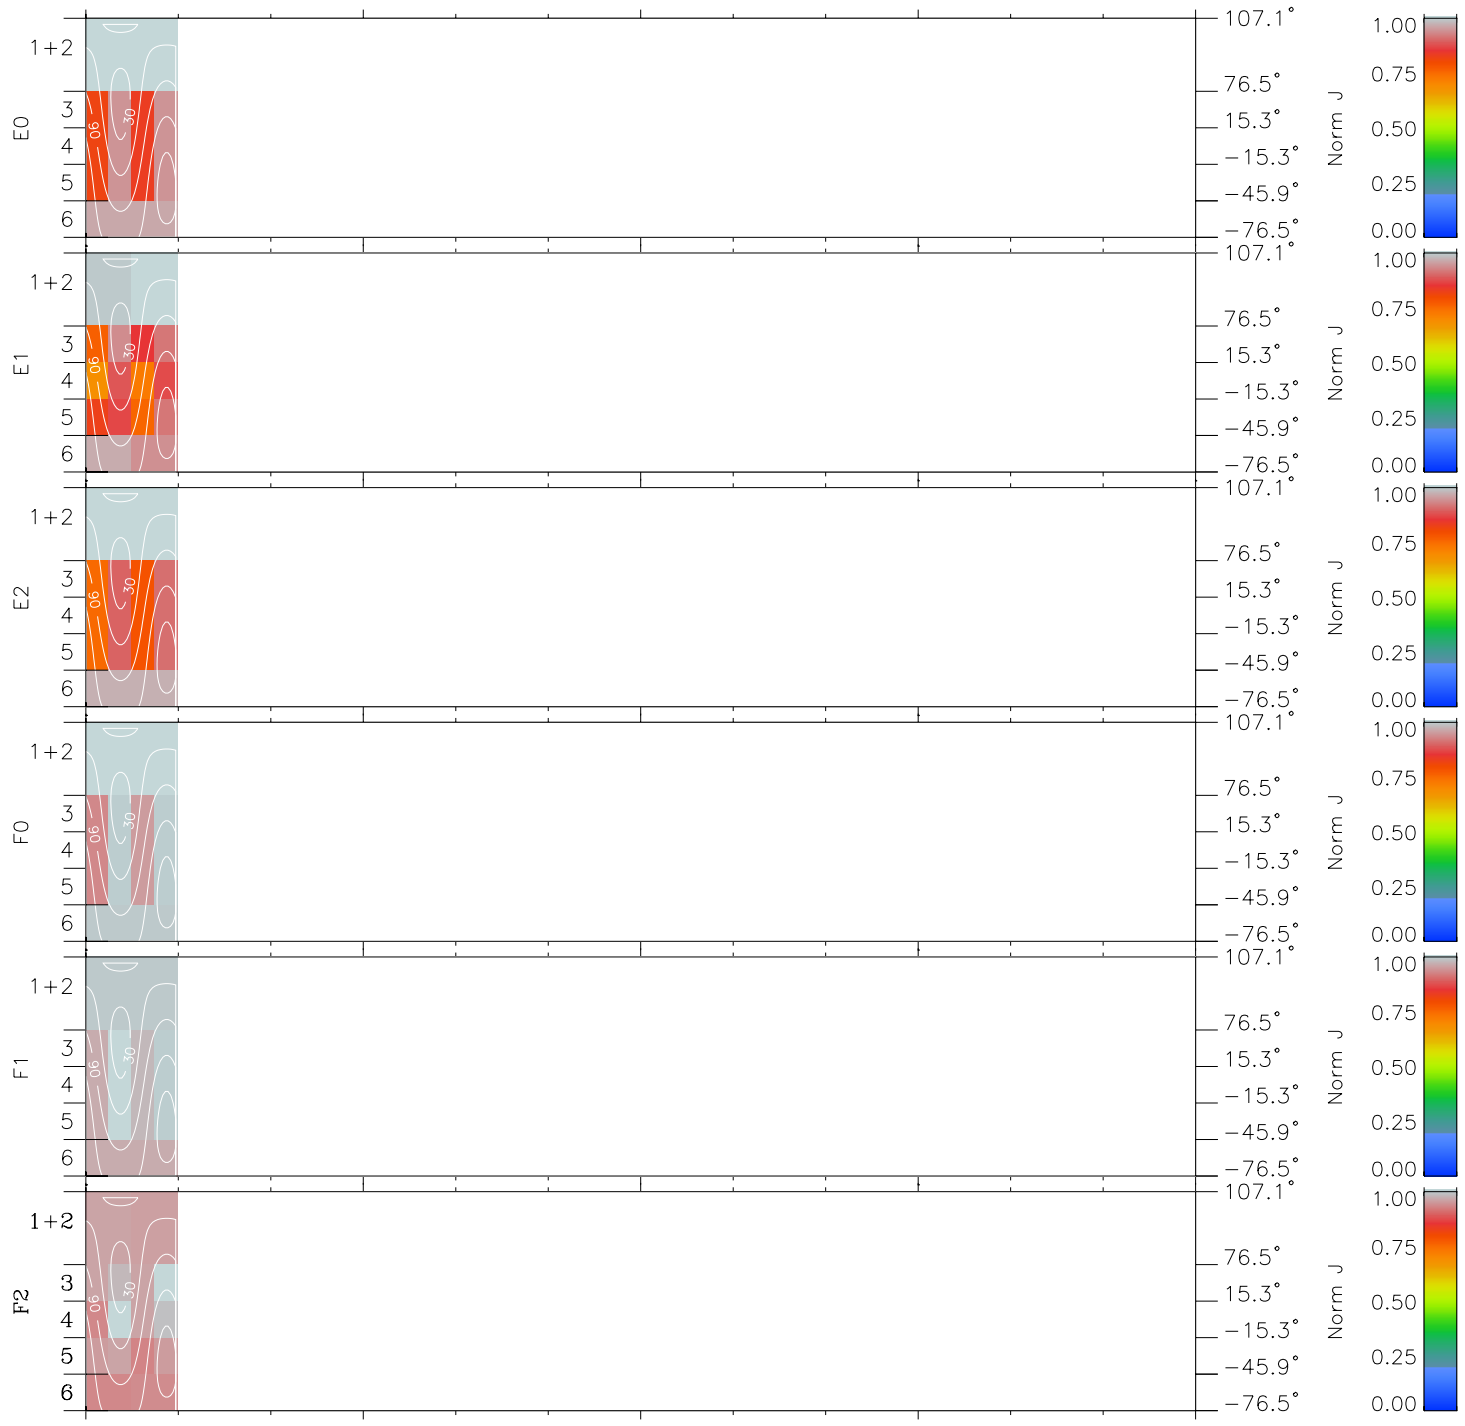

# Galileo EPD Real Time All-Sky Anisotropies 02309

Software Version: RTSKY\_NORM V 1.20  
 Data Production: 08-00-03  
 Plot Production: Wed Jan 8 04:12:55 2003  
 Color File: wondr3  
 Geofactor File: 1.1

00:00:00 2002-309	309-06	309-12	309-18	00:00:00 2002-310	
+	+	+	+	+	X JSE(R <sub>j</sub> )
1.34	-2.37	-6.08	-9.79	-13.51	Y JSE(R <sub>j</sub> )
8.61	3.57	-1.48	-6.54	-11.59	Z JSE(R <sub>j</sub> )
0.34	0.17	0.00	-0.17	-0.34	

- ◇ = Jupiter look direction
- = Corotation look direction