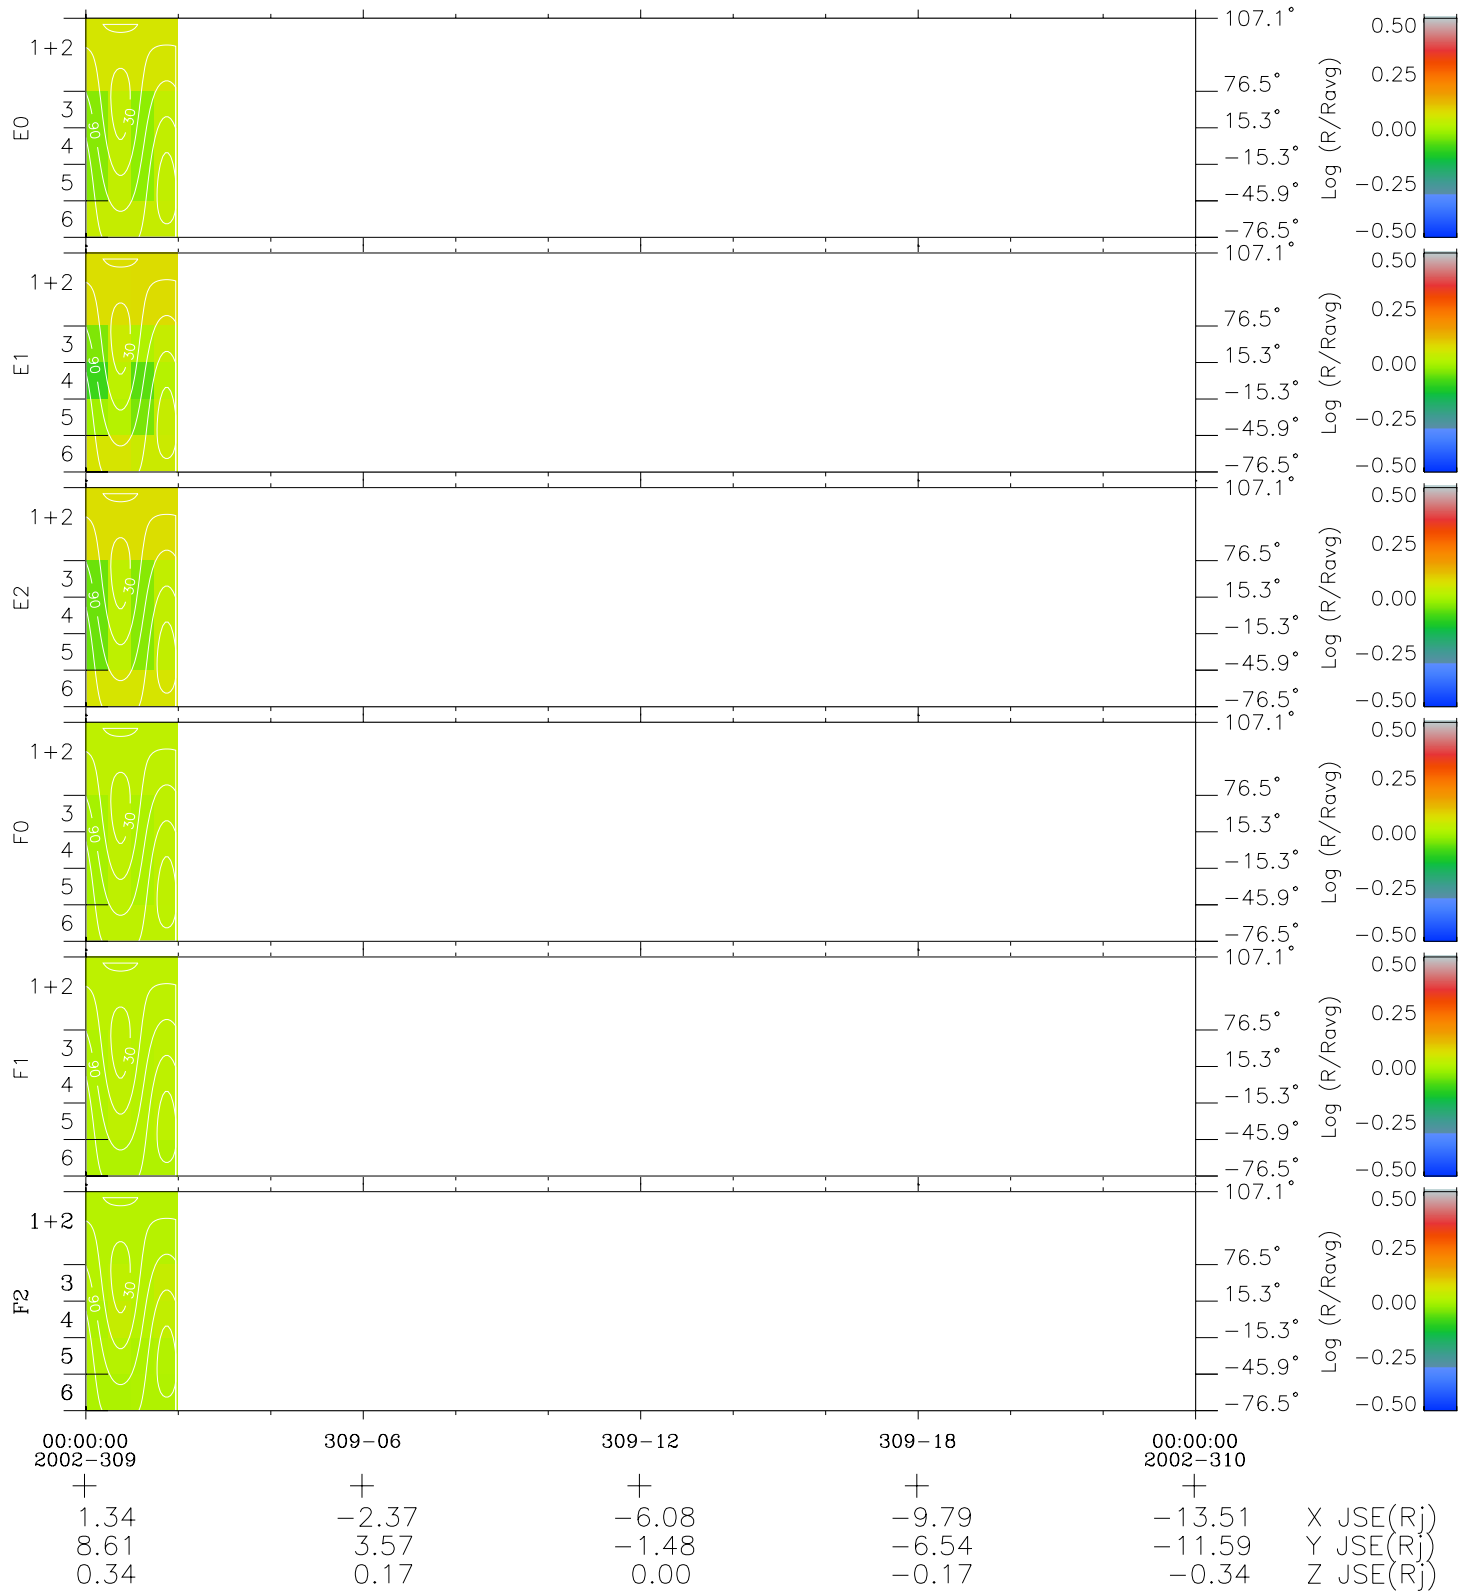

# Galileo EPD Real Time All-Sky Anisotropies 02309

Software Version: RTSKY\_MEAN V 1.20  
 Data Production: 08-00-03  
 Plot Production: Wed Jan 8 04:12:50 2003  
 Color File: wondr3  
 Geofactor File: 1.1

- ◇ = Jupiter look direction
- = Corotation look direction