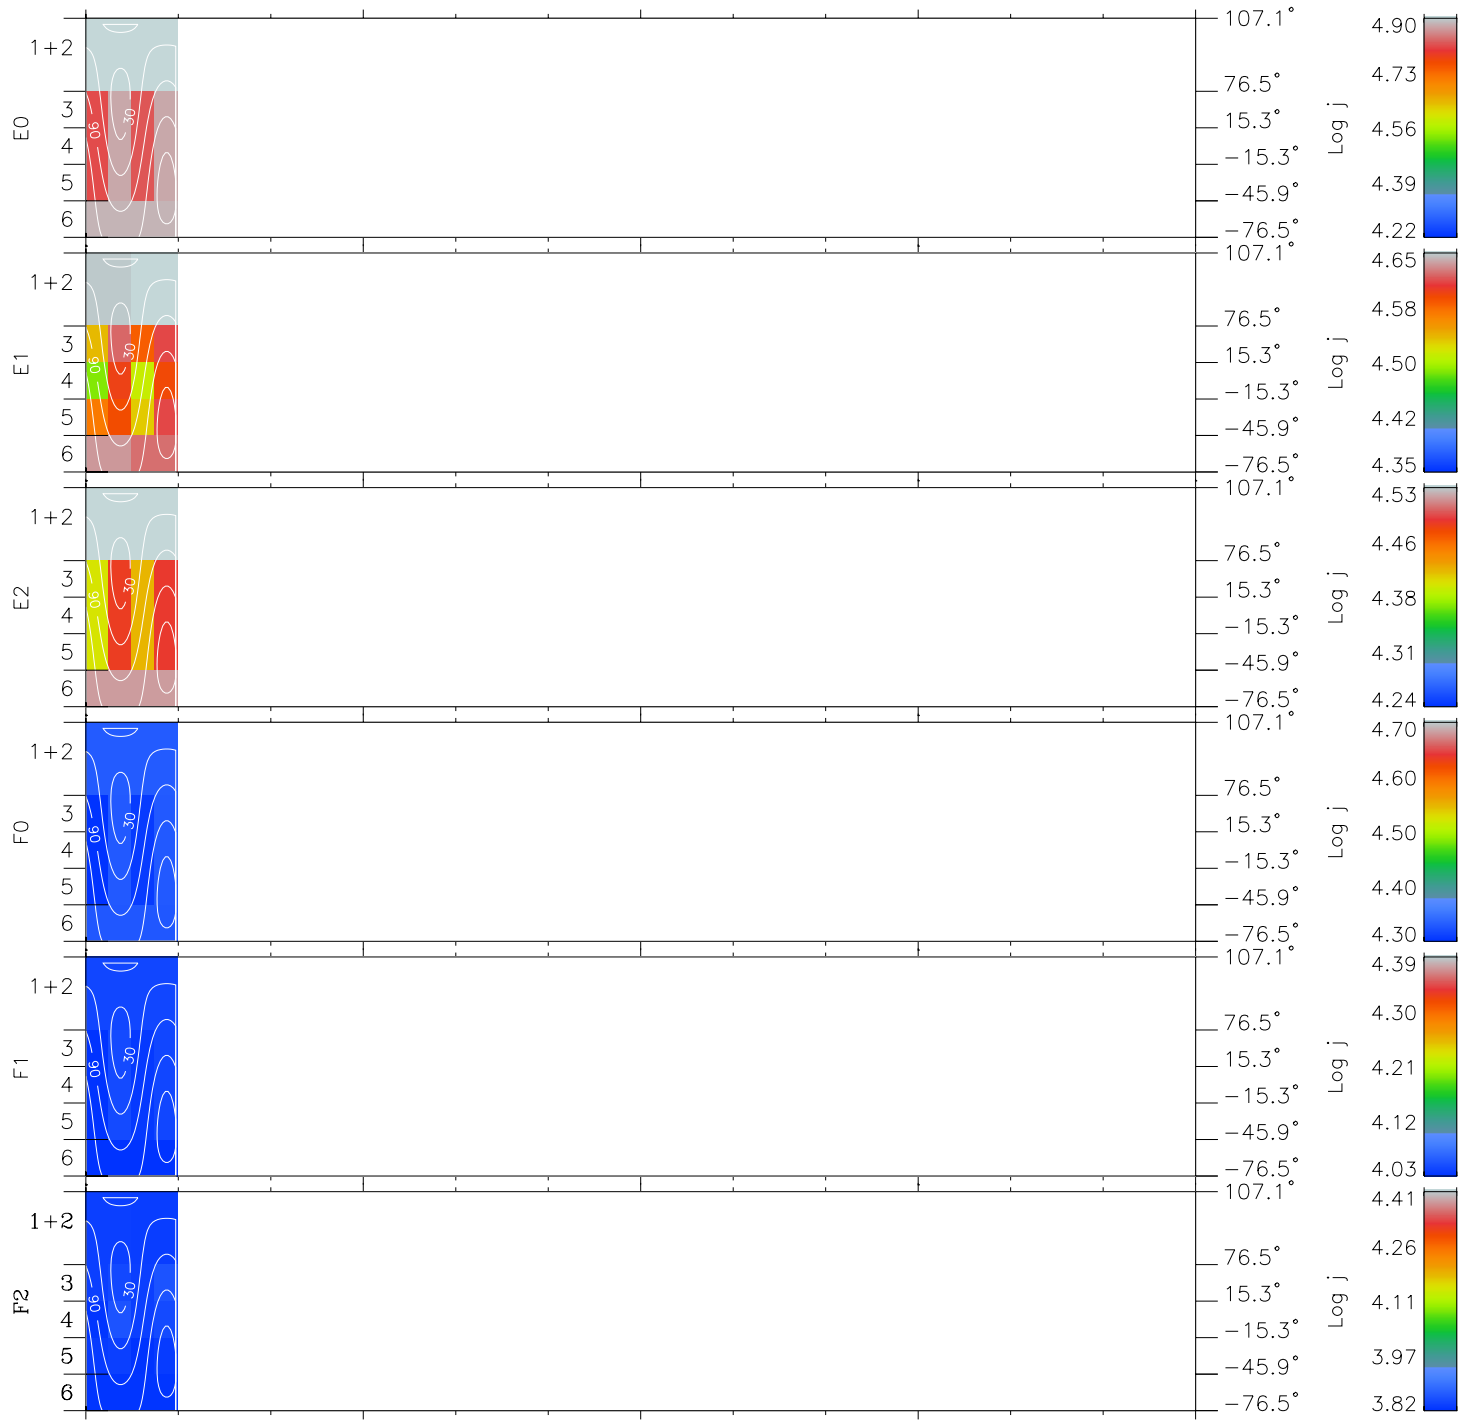

# Galileo EPD Real Time All-Sky Anisotropies 02309

Software Version: RTSKY\_FLUX V 1.20  
 Data Production: 08-00-03  
 Plot Production: Wed Jan 8 04:12:53 2003  
 Color File: wondr3  
 Geofactor File: 1.1

00:00:00 2002-309	309-06	309-12	309-18	00:00:00 2002-310	X JSE(R <sub>j</sub> )	Y JSE(R <sub>j</sub> )	Z JSE(R <sub>j</sub> )
+	+	+	+	+			
1.34	-2.37	-6.08	-9.79	-13.51			
8.61	3.57	-1.48	-6.54	-11.59			
0.34	0.17	0.00	-0.17	-0.34			

◇ = Jupiter look direction  
 □ = Corotation look direction