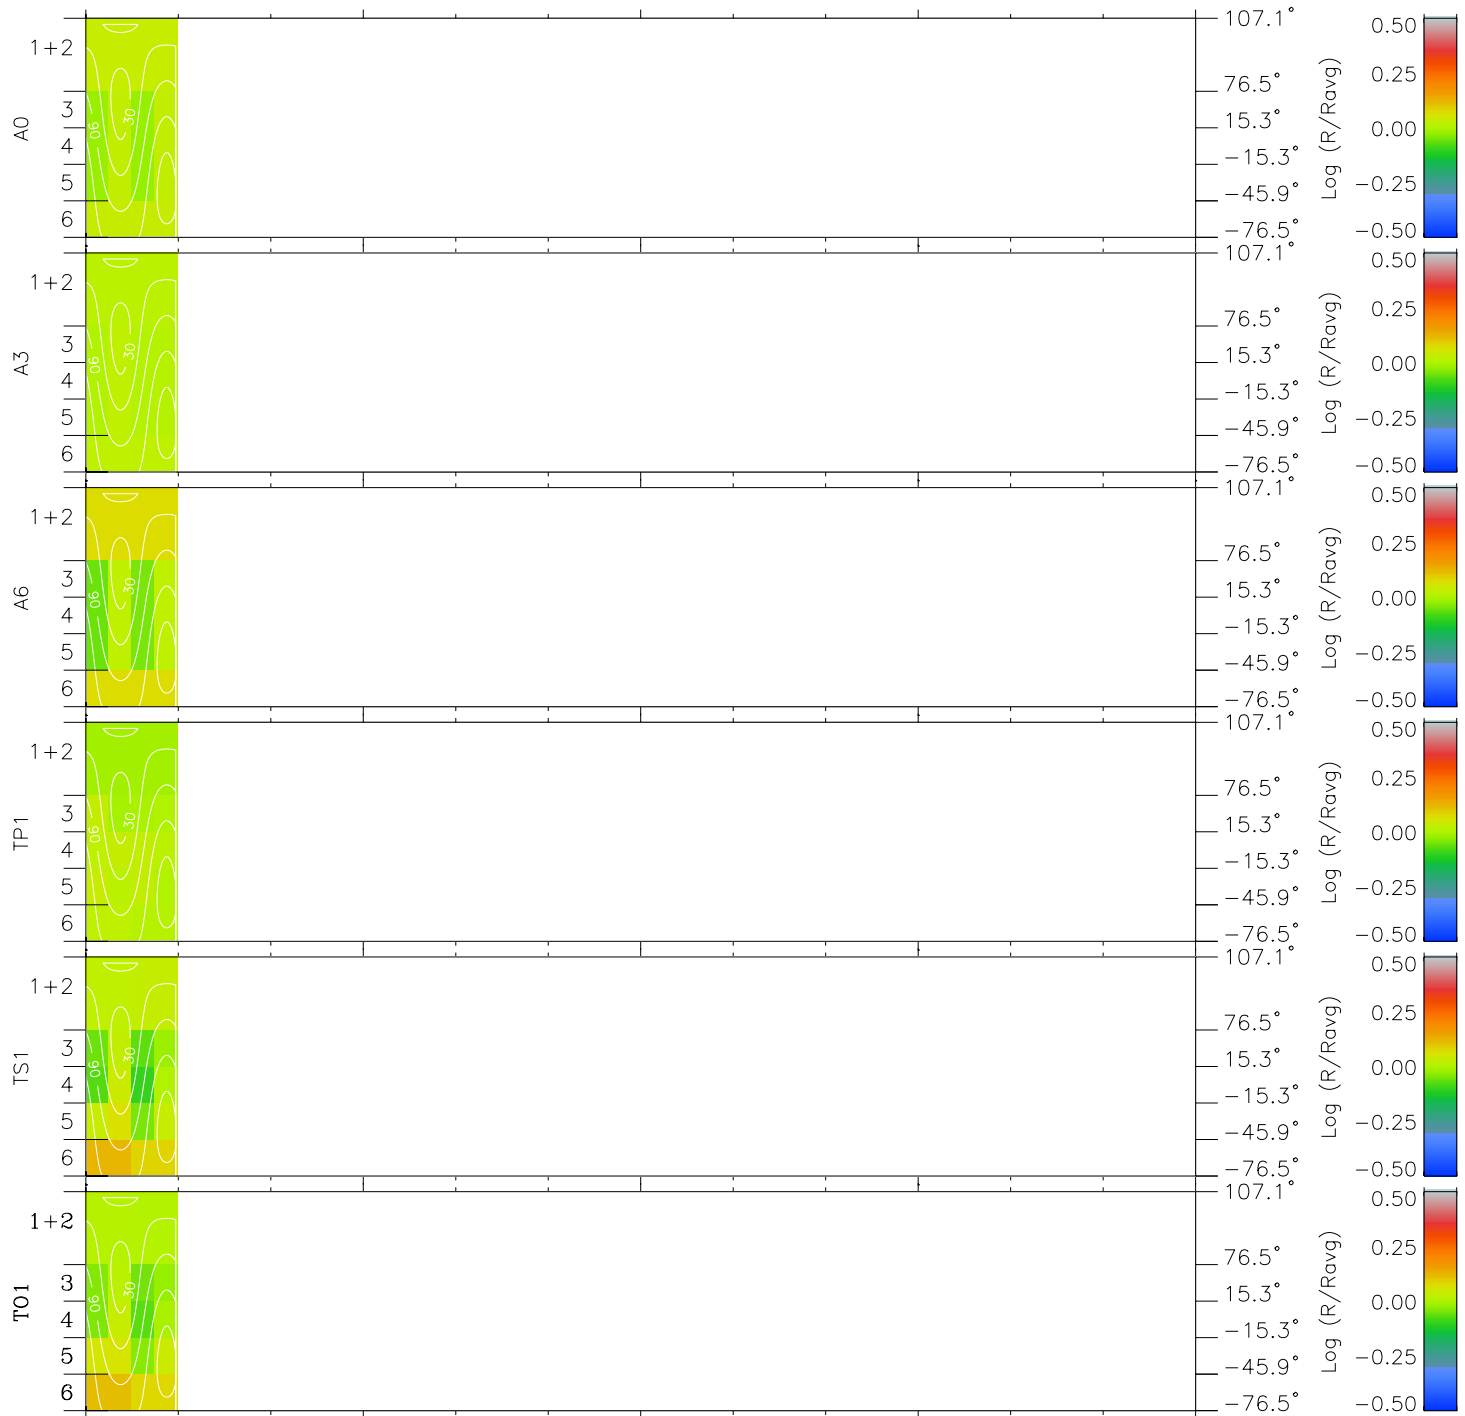

Galileo EPD Real Time All-Sky Anisotropies 02309

Software Version: RTSKY_MEAN V 1.20
 Data Production: 08-00-03
 Plot Production: Wed Jan 8 04:12:48 2003
 Color File: wondr3
 Geofactor File: 1.1

00:00:00 2002-309	309-06	309-12	309-18	00:00:00 2002-310	X JSE(R _j)	Y JSE(R _j)	Z JSE(R _j)
+	+	+	+	+			
1.34	-2.37	-6.08	-9.79	-13.51			
8.61	3.57	-1.48	-6.54	-11.59			
0.34	0.17	0.00	-0.17	-0.34			

- ◇ = Jupiter look direction
- = Corotation look direction