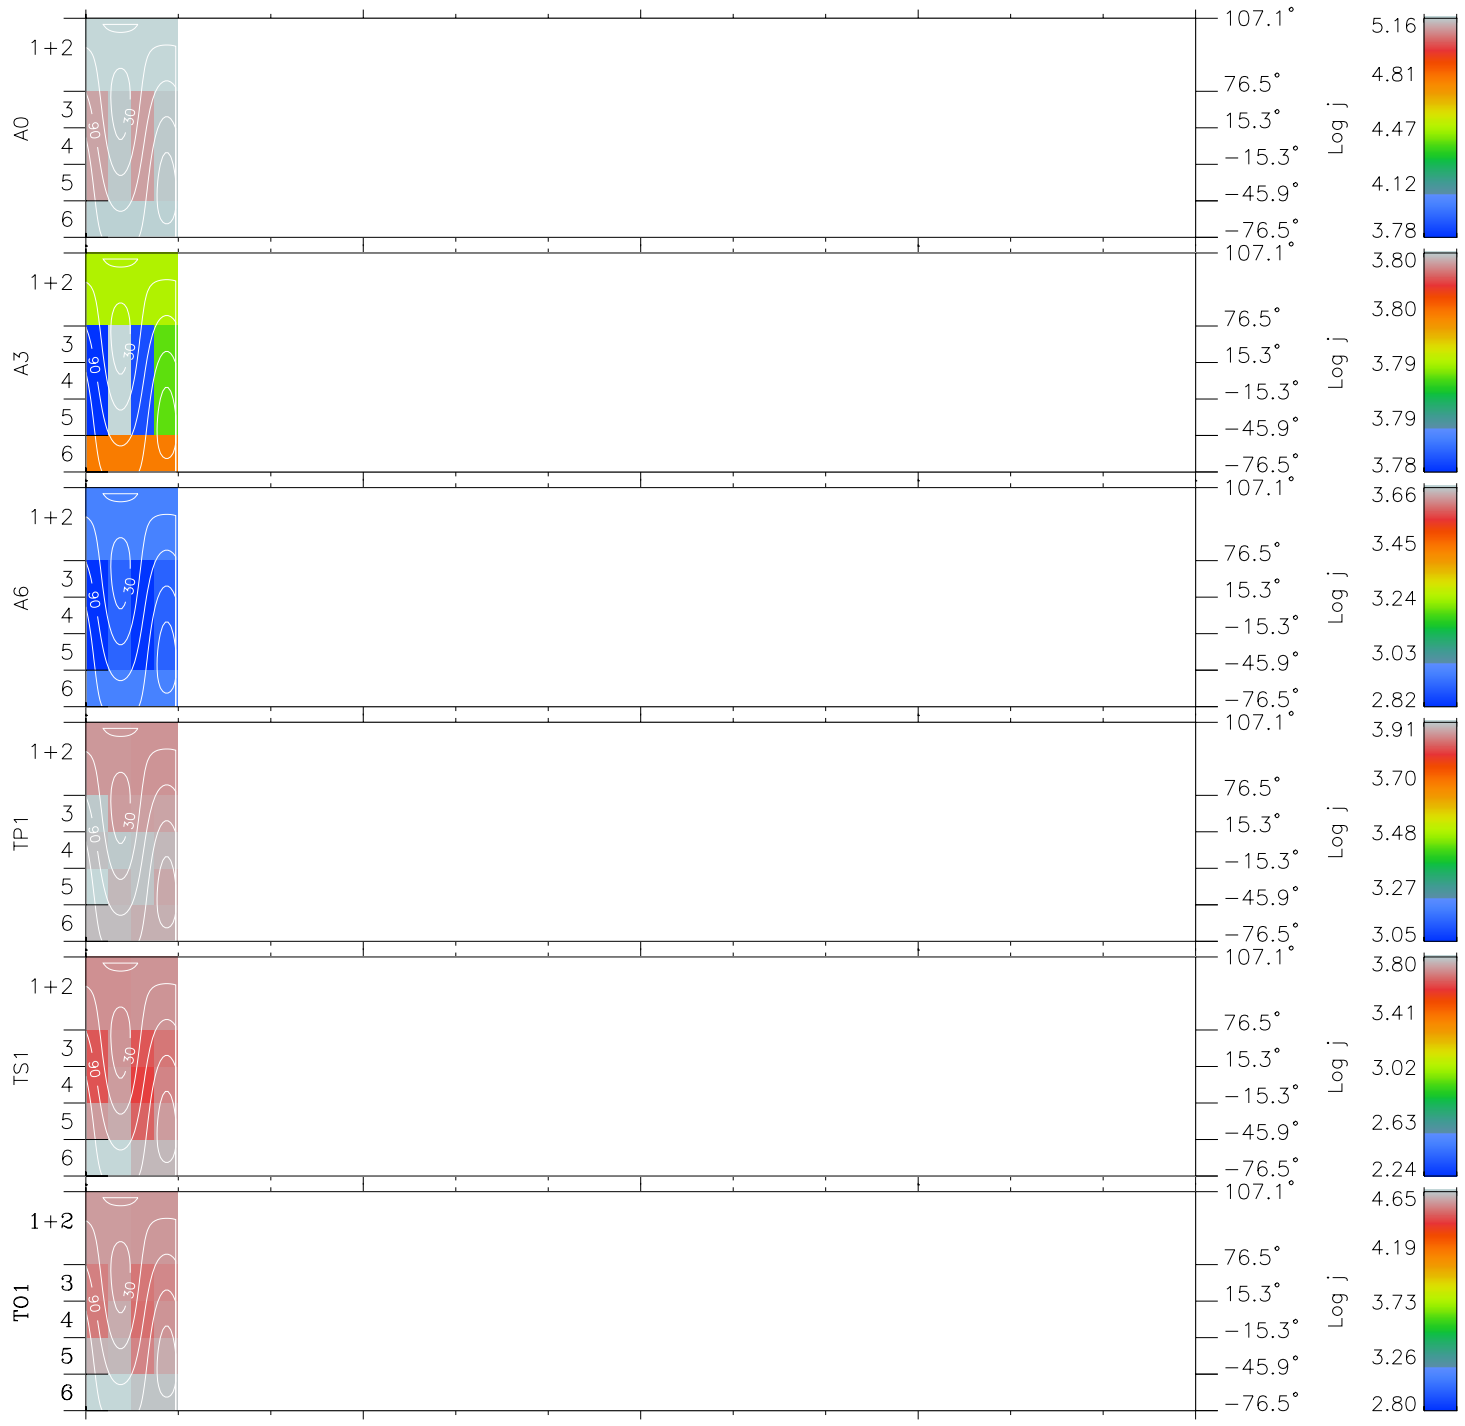

Galileo EPD Real Time All-Sky Anisotropies 02309

Software Version: RTSKY_FLUX V 1.20
 Data Production: 08-00-03
 Plot Production: Wed Jan 8 04:12:51 2003
 Color File: wondr3
 Geofactor File: 1.1

00:00:00 2002-309	309-06	309-12	309-18	00:00:00 2002-310	
+	+	+	+	+	X JSE(R _j)
1.34	-2.37	-6.08	-9.79	-13.51	Y JSE(R _j)
8.61	3.57	-1.48	-6.54	-11.59	Z JSE(R _j)
0.34	0.17	0.00	-0.17	-0.34	

- ◇ = Jupiter look direction
- = Corotation look direction