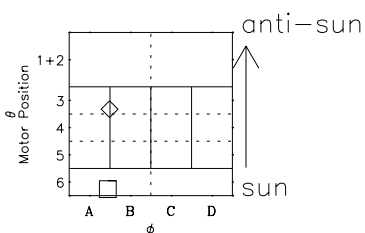

# Galileo EPD Real-Time Six-Sector 02309

Software Version: RTLINE\_R6 V 1.20  
Data Production: 08-00-03  
Plot Production: Wed Jan 8 04:13:18 2003

◇ = Jupiter look direction  
□ = Corotation look direction