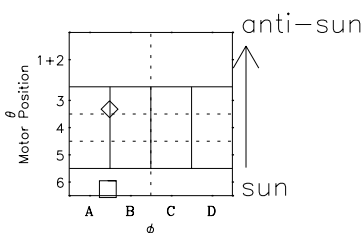

# Galileo EPD Real-Time Six-Sector 02309

Software Version: RTLINE\_R6 V 1.20  
Data Production: 08-00-03  
Plot Production: Wed Jan 8 04:13:17 2003

◇ = Jupiter look direction  
□ = Corotation look direction