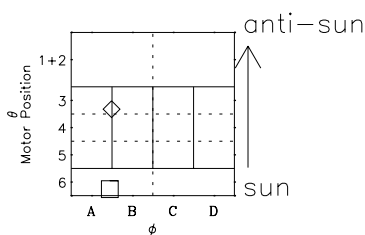

# Galileo EPD Real-Time Six-Sector 02309

Software Version: RTLINE\_R6 V 1.20  
Data Production: 08-00-03  
Plot Production: Wed Jan 8 04:13:16 2003

◇ = Jupiter look direction  
□ = Corotation look direction