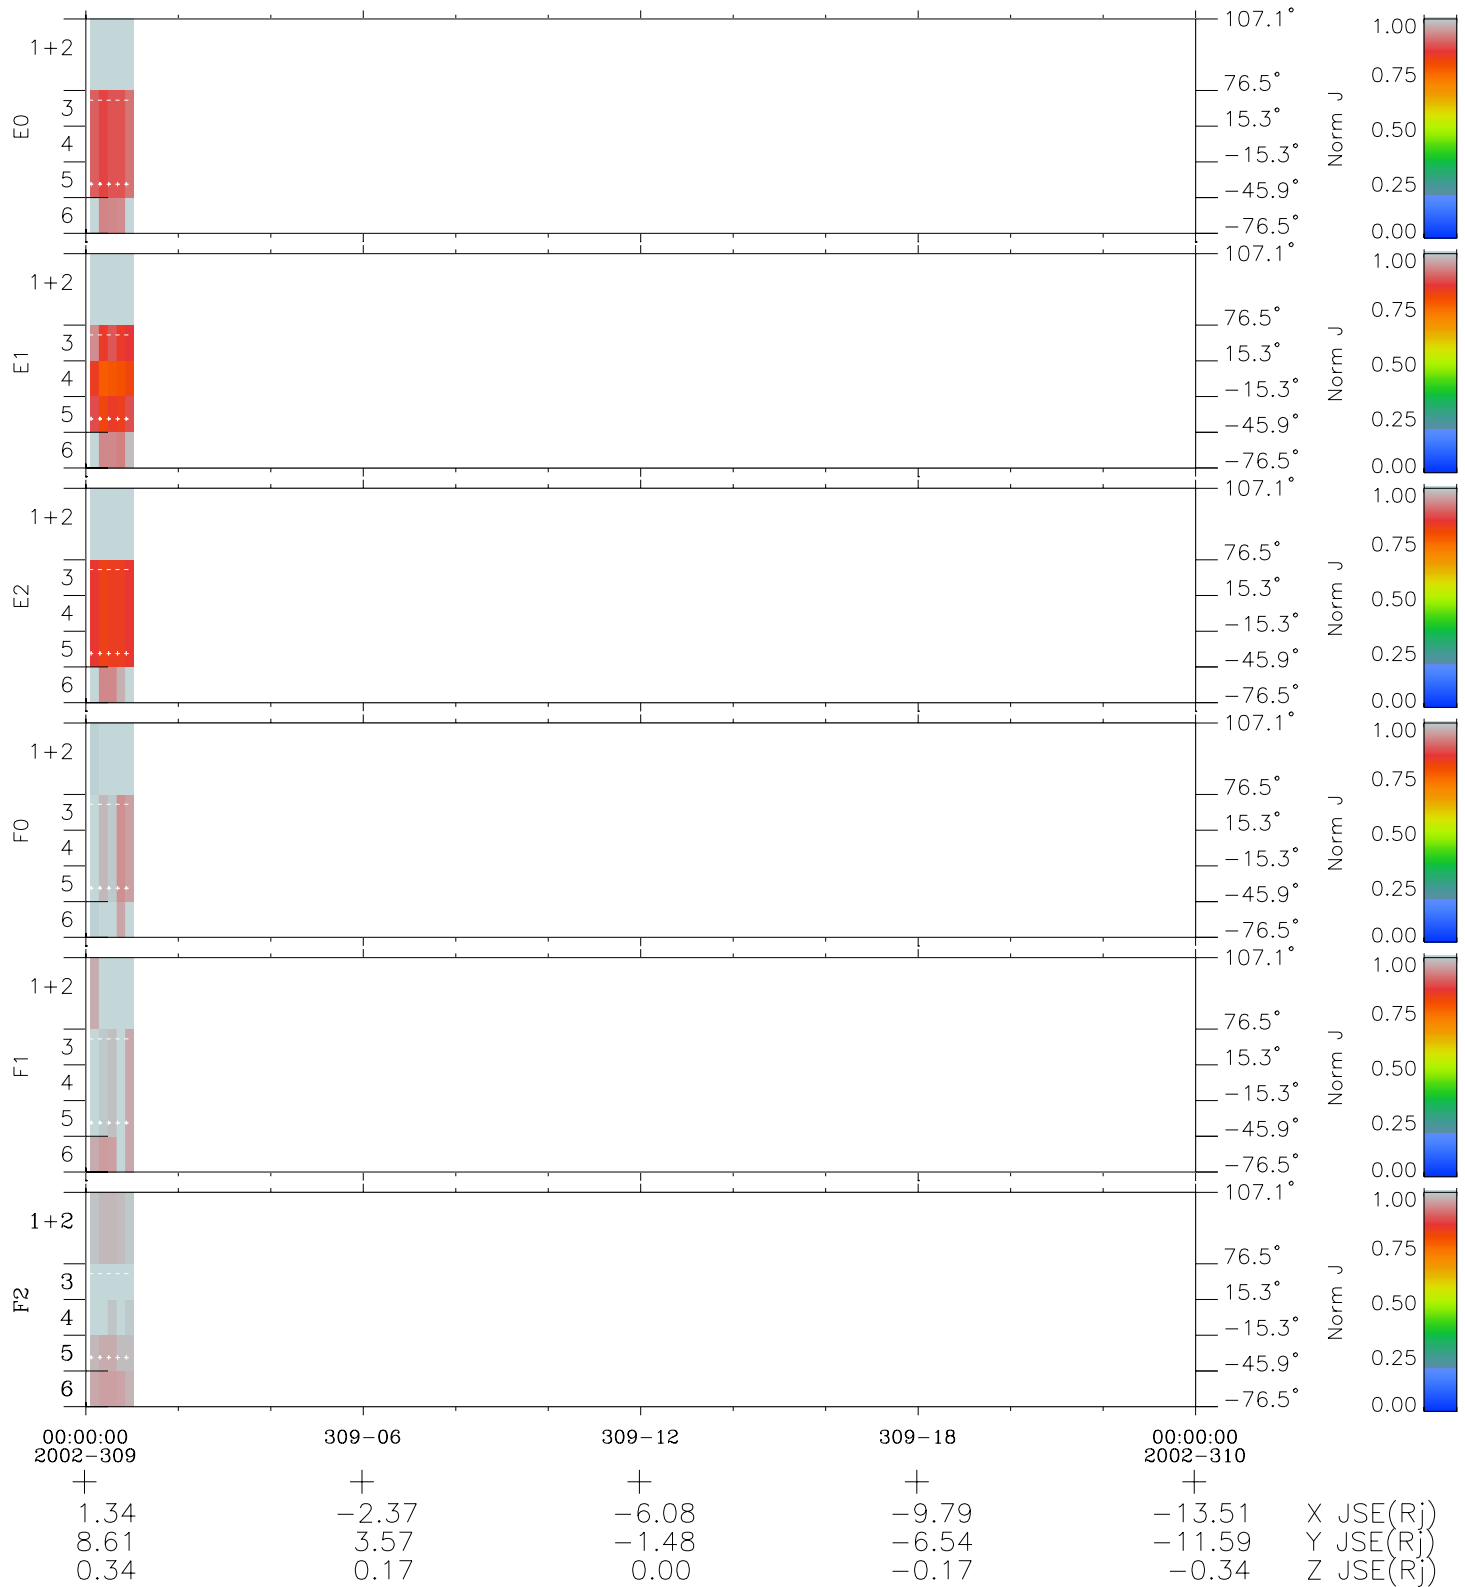

Galileo EPD Real Elevation Anisotropies 02309

Software Version: RTELEV_NORM V 1.20
Data Production: 08-00-03
Plot Production: Wed Jan 8 04:13:04 2003
Color File: wondr3
Geofactor File: 1.1

- ◇ = Jupiter look direction
- = Corotation look direction