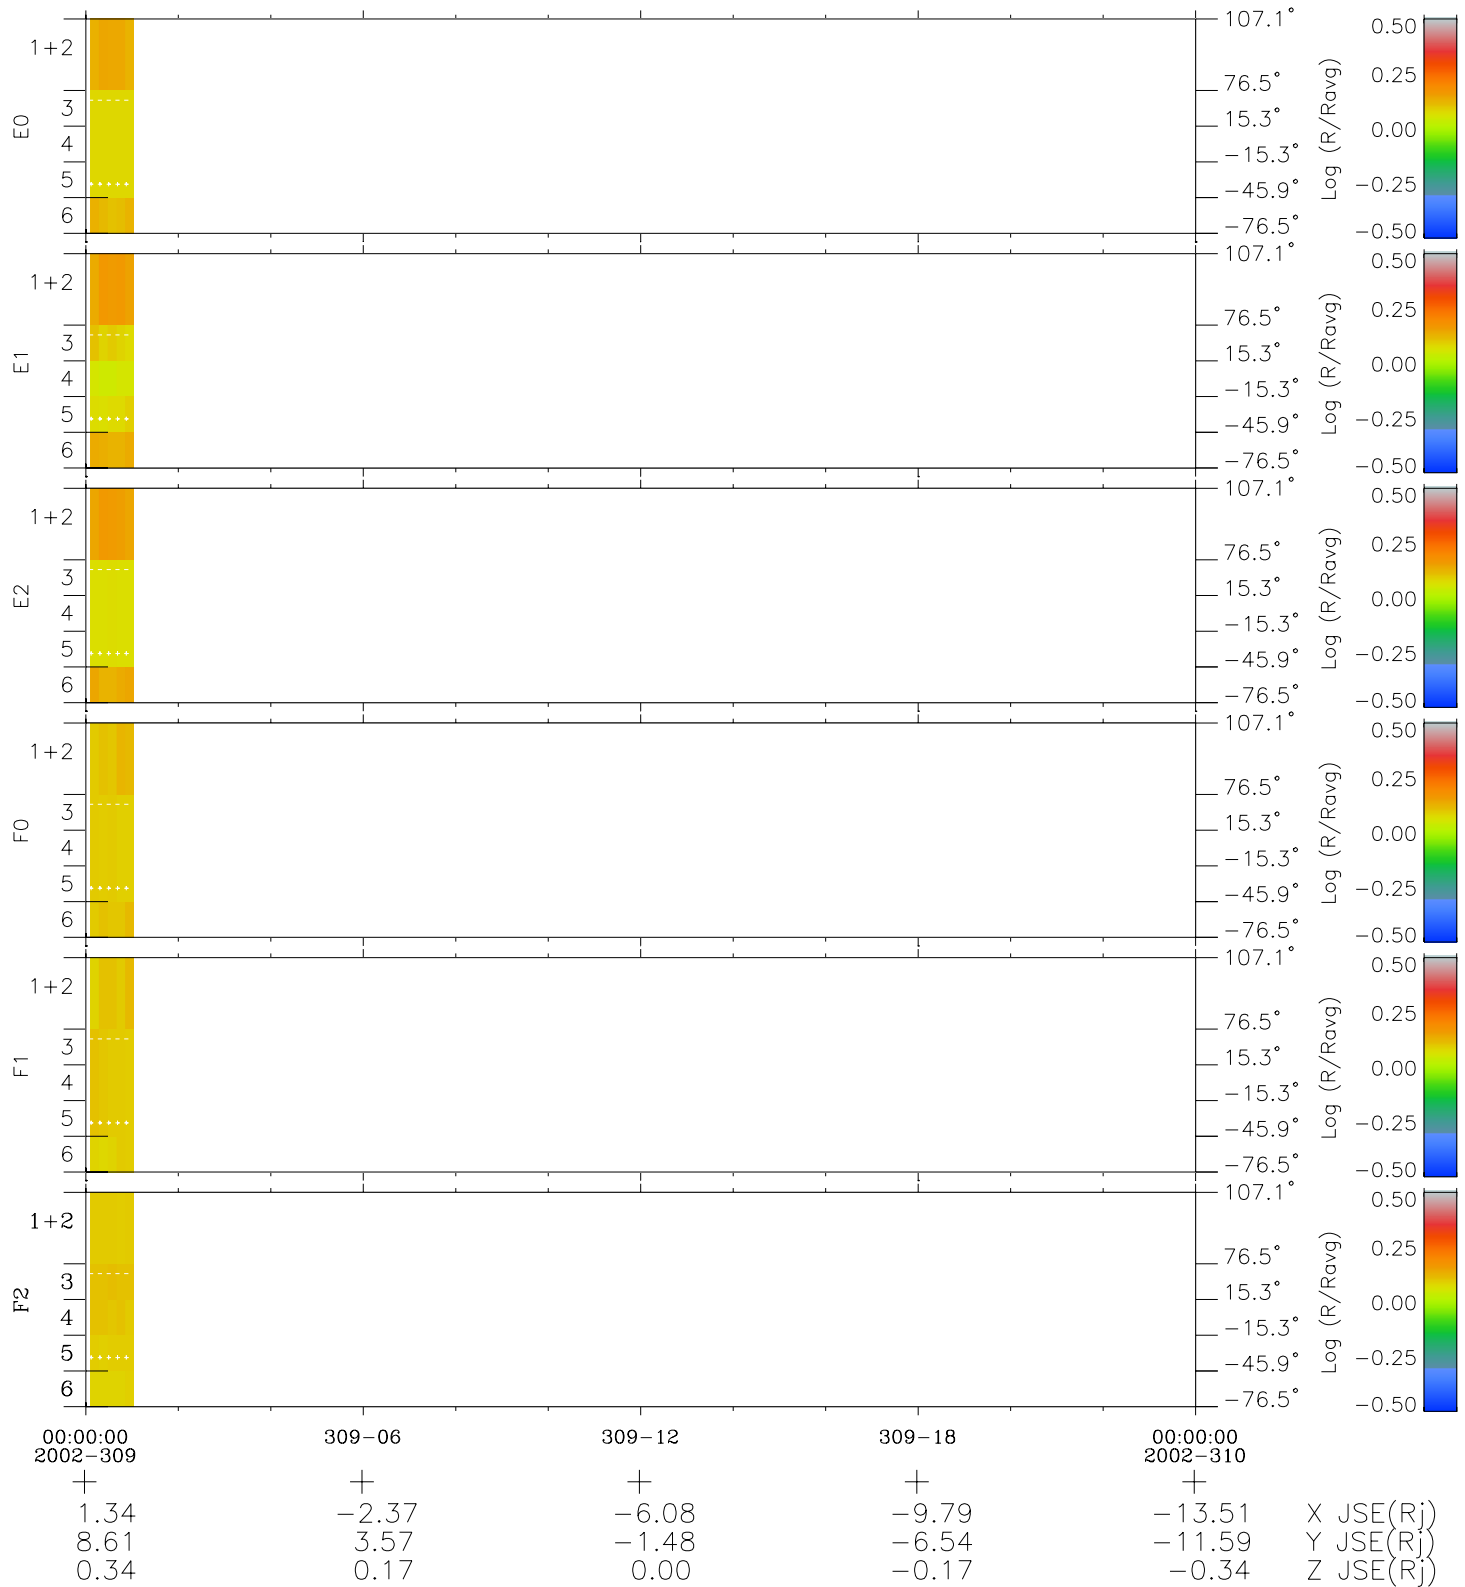

Galileo EPD Real Elevation Anisotropies 02309

Software Version: RTELEV_MEAN V 1.20
 Data Production: 08-00-03
 Plot Production: Wed Jan 8 04:12:58 2003
 Color File: wondr3
 Geofactor File: 1.1

- ◇ = Jupiter look direction
- = Corotation look direction