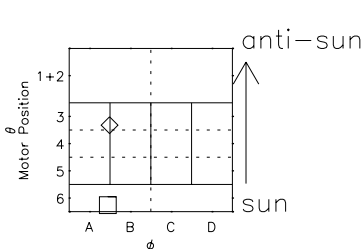

Galileo EPD Real Elevation Anisotropies 02309

Software Version: RTELEV_MEAN V 1.20
 Data Production: 08-00-03
 Plot Production: Wed Jan 8 04:12:58 2003
 Color File: wondr3
 Geofactor File: 1.1

- ◇ = Jupiter look direction
- = Corotation look direction