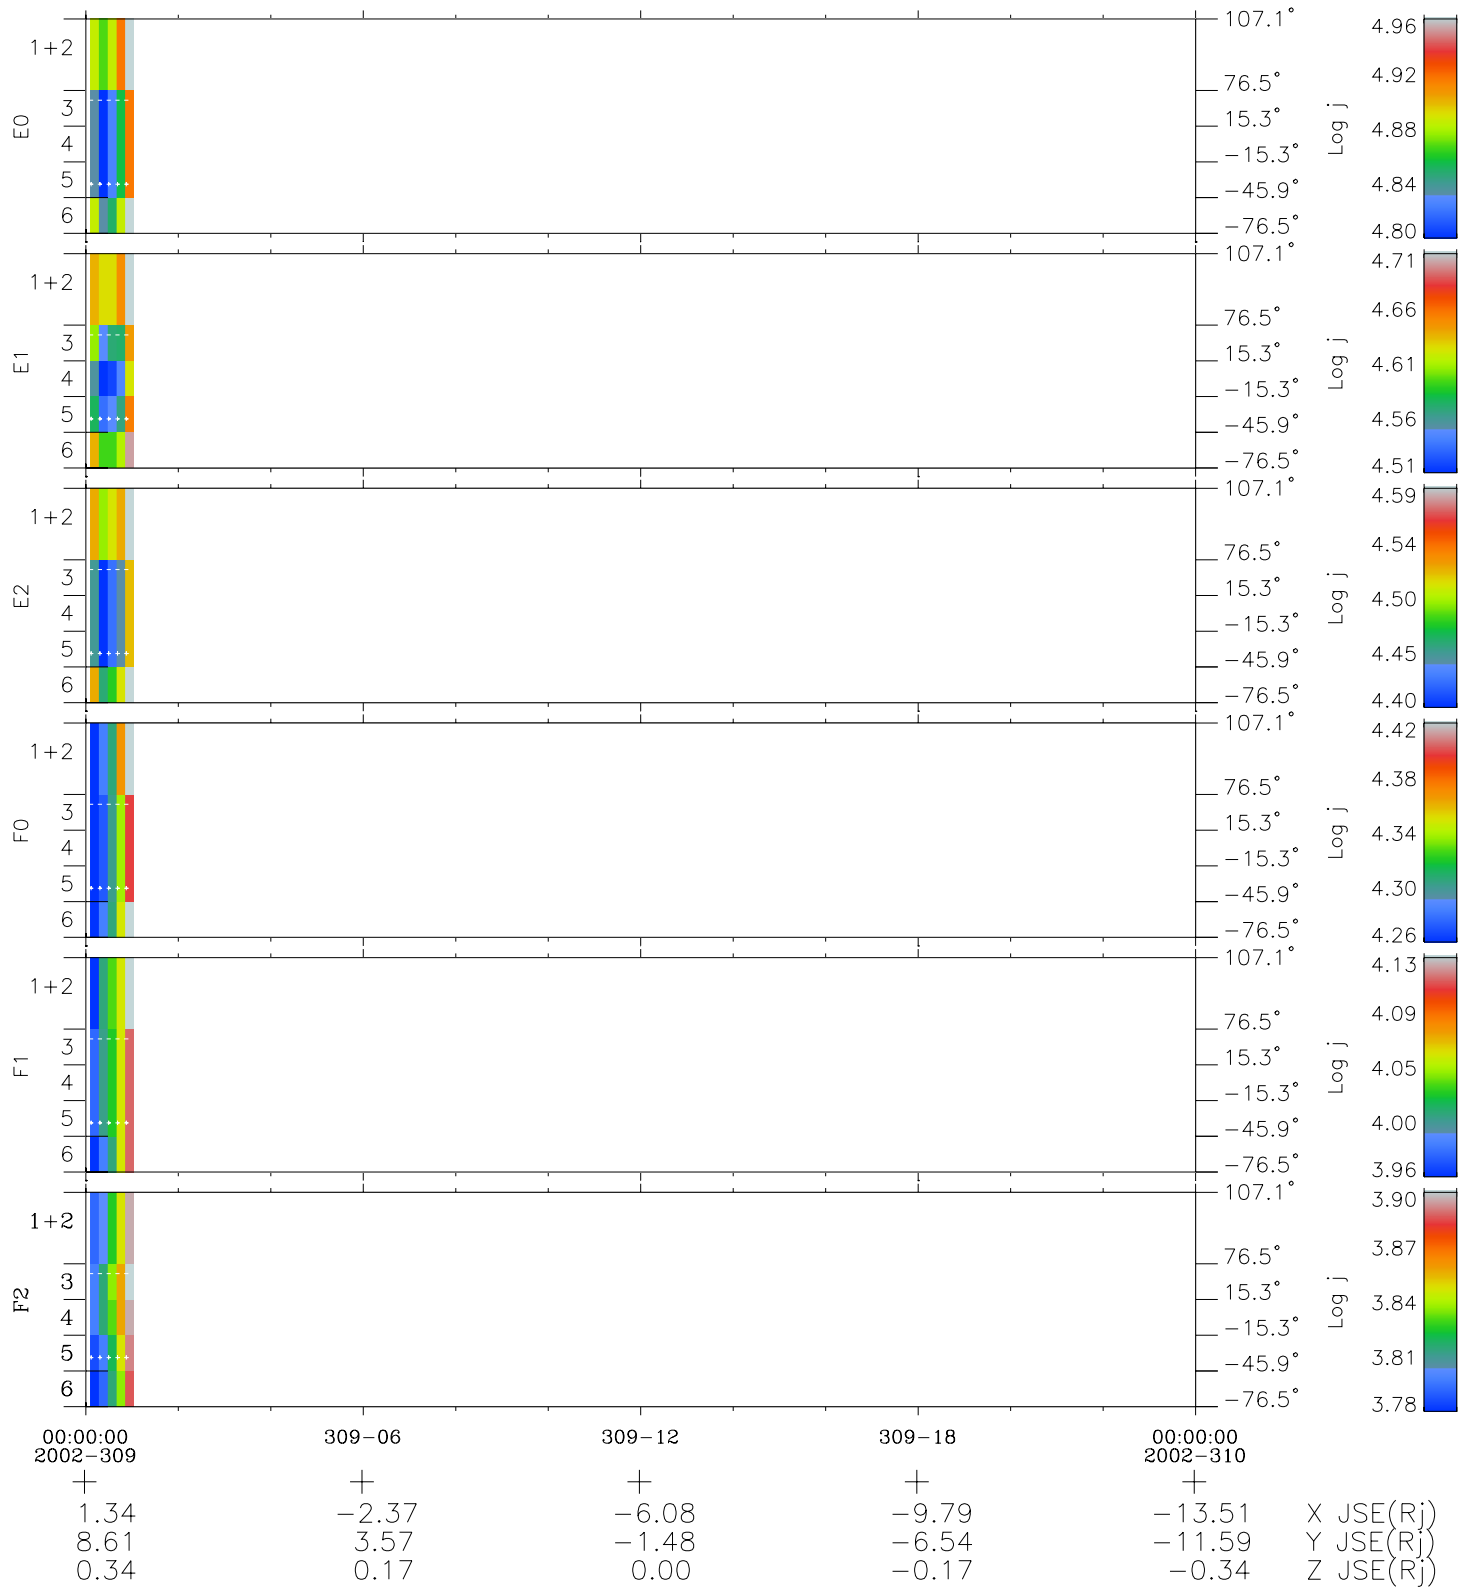

# Galileo EPD Real Elevation Anisotropies 02309

Software Version: RTELEV\_FLUX V 1.20  
Data Production: 08-00-03  
Plot Production: Wed Jan 8 04:13:01 2003  
Color File: wondr3  
Geofactor File: 1.1

◇ = Jupiter look direction  
□ = Corotation look direction