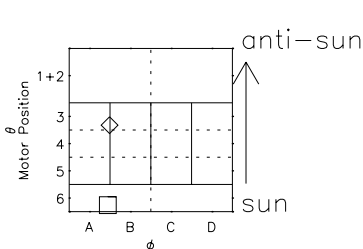

Galileo EPD Real Elevation Anisotropies 02309

Software Version: RTELEV_NORM V 1.20
Data Production: 08-00-03
Plot Production: Wed Jan 8 04:13:03 2003
Color File: wondr3
Geofactor File: 1.1

- ◇ = Jupiter look direction
- = Corotation look direction