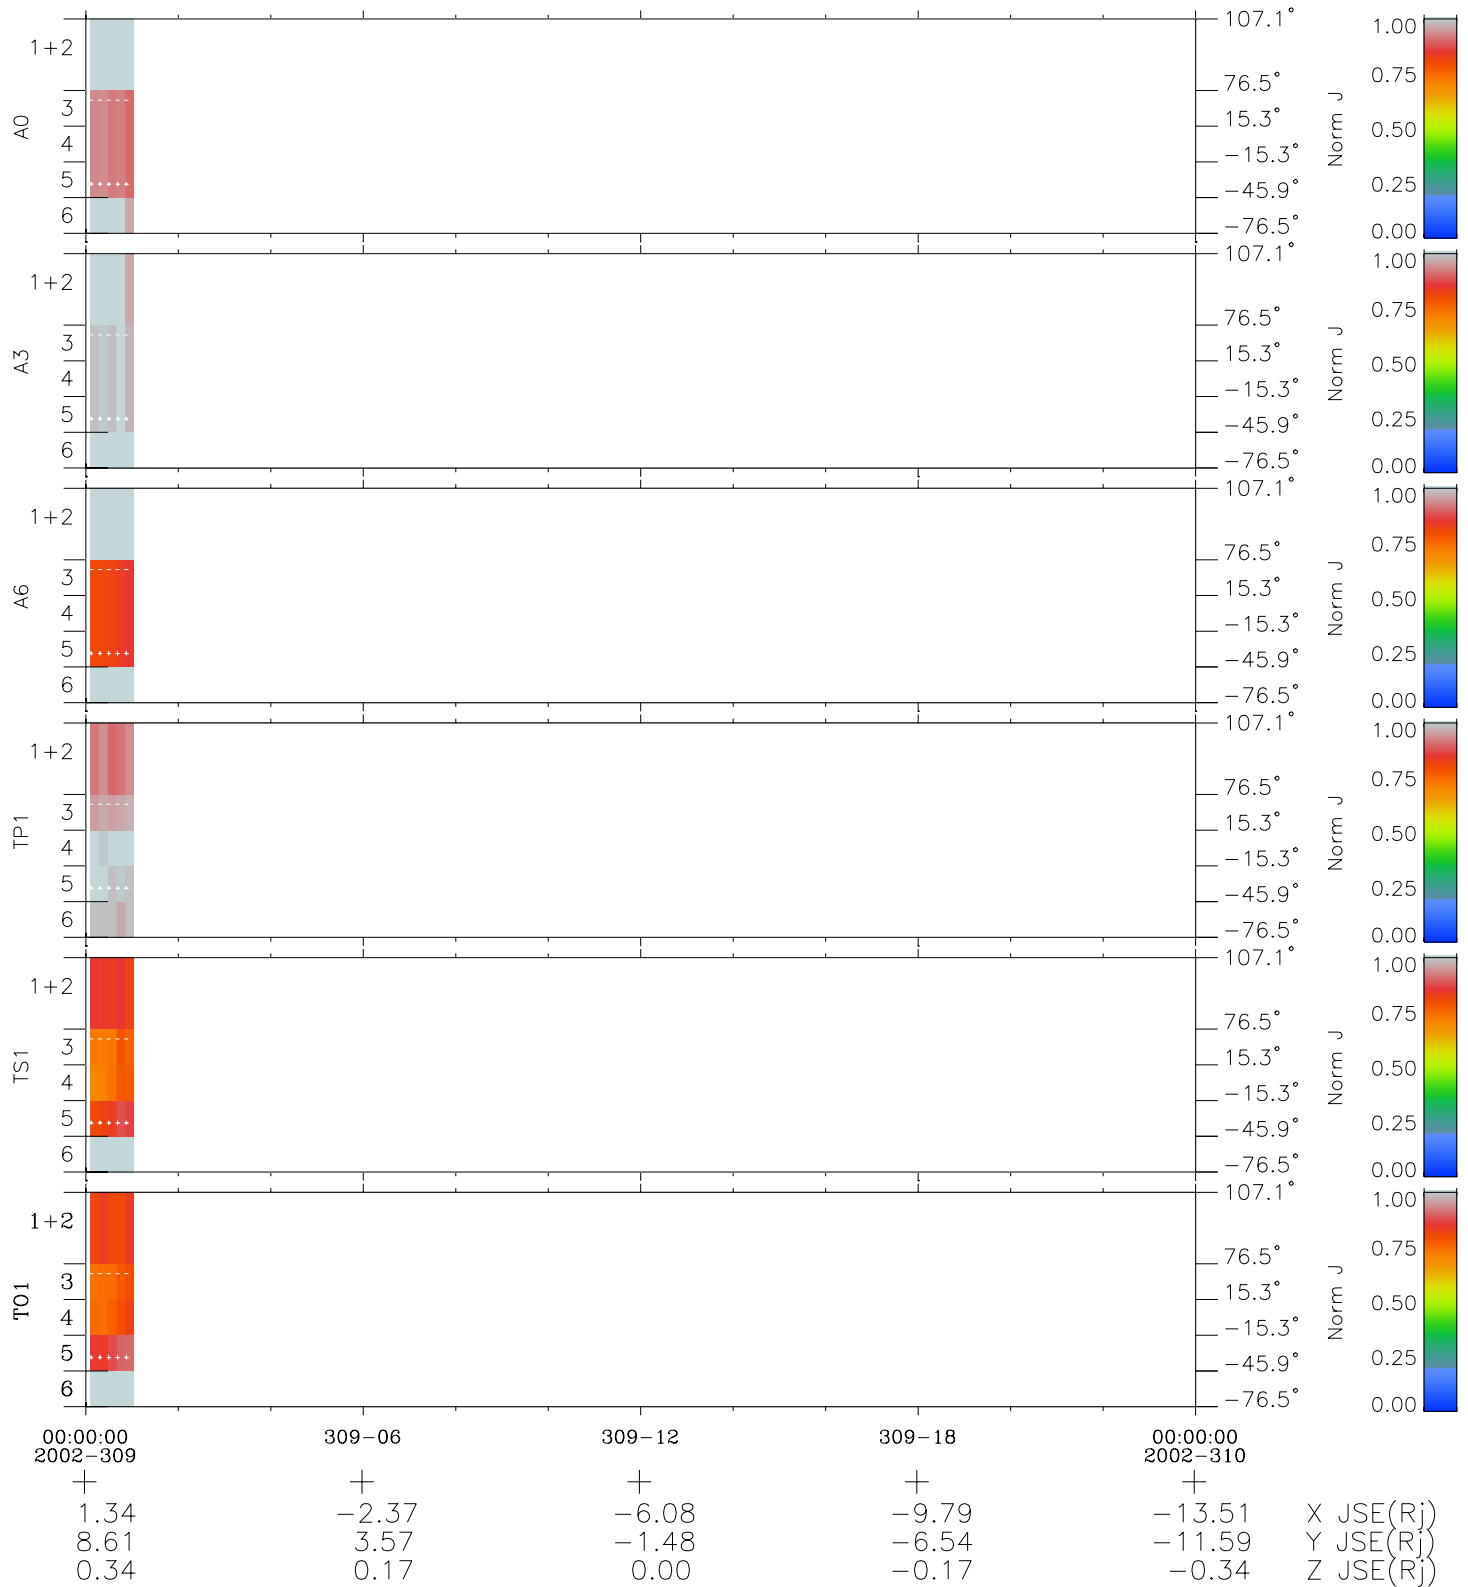

Galileo EPD Real Elevation Anisotropies 02309

Software Version: RTELEV_NORM V 1.20
Data Production: 08-00-03
Plot Production: Wed Jan 8 04:13:03 2003
Color File: wondr3
Geofactor File: 1.1

- ◇ = Jupiter look direction
- = Corotation look direction