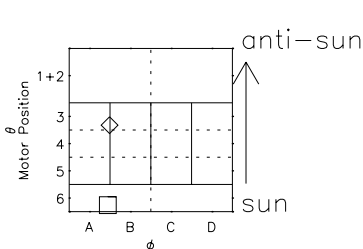

Galileo EPD Real Elevation Anisotropies 02309

Software Version: RTELEV_MEAN V 1.20
 Data Production: 08-00-03
 Plot Production: Wed Jan 8 04:12:57 2003
 Color File: wondr3
 Geofactor File: 1.1

- ◇ = Jupiter look direction
- = Corotation look direction