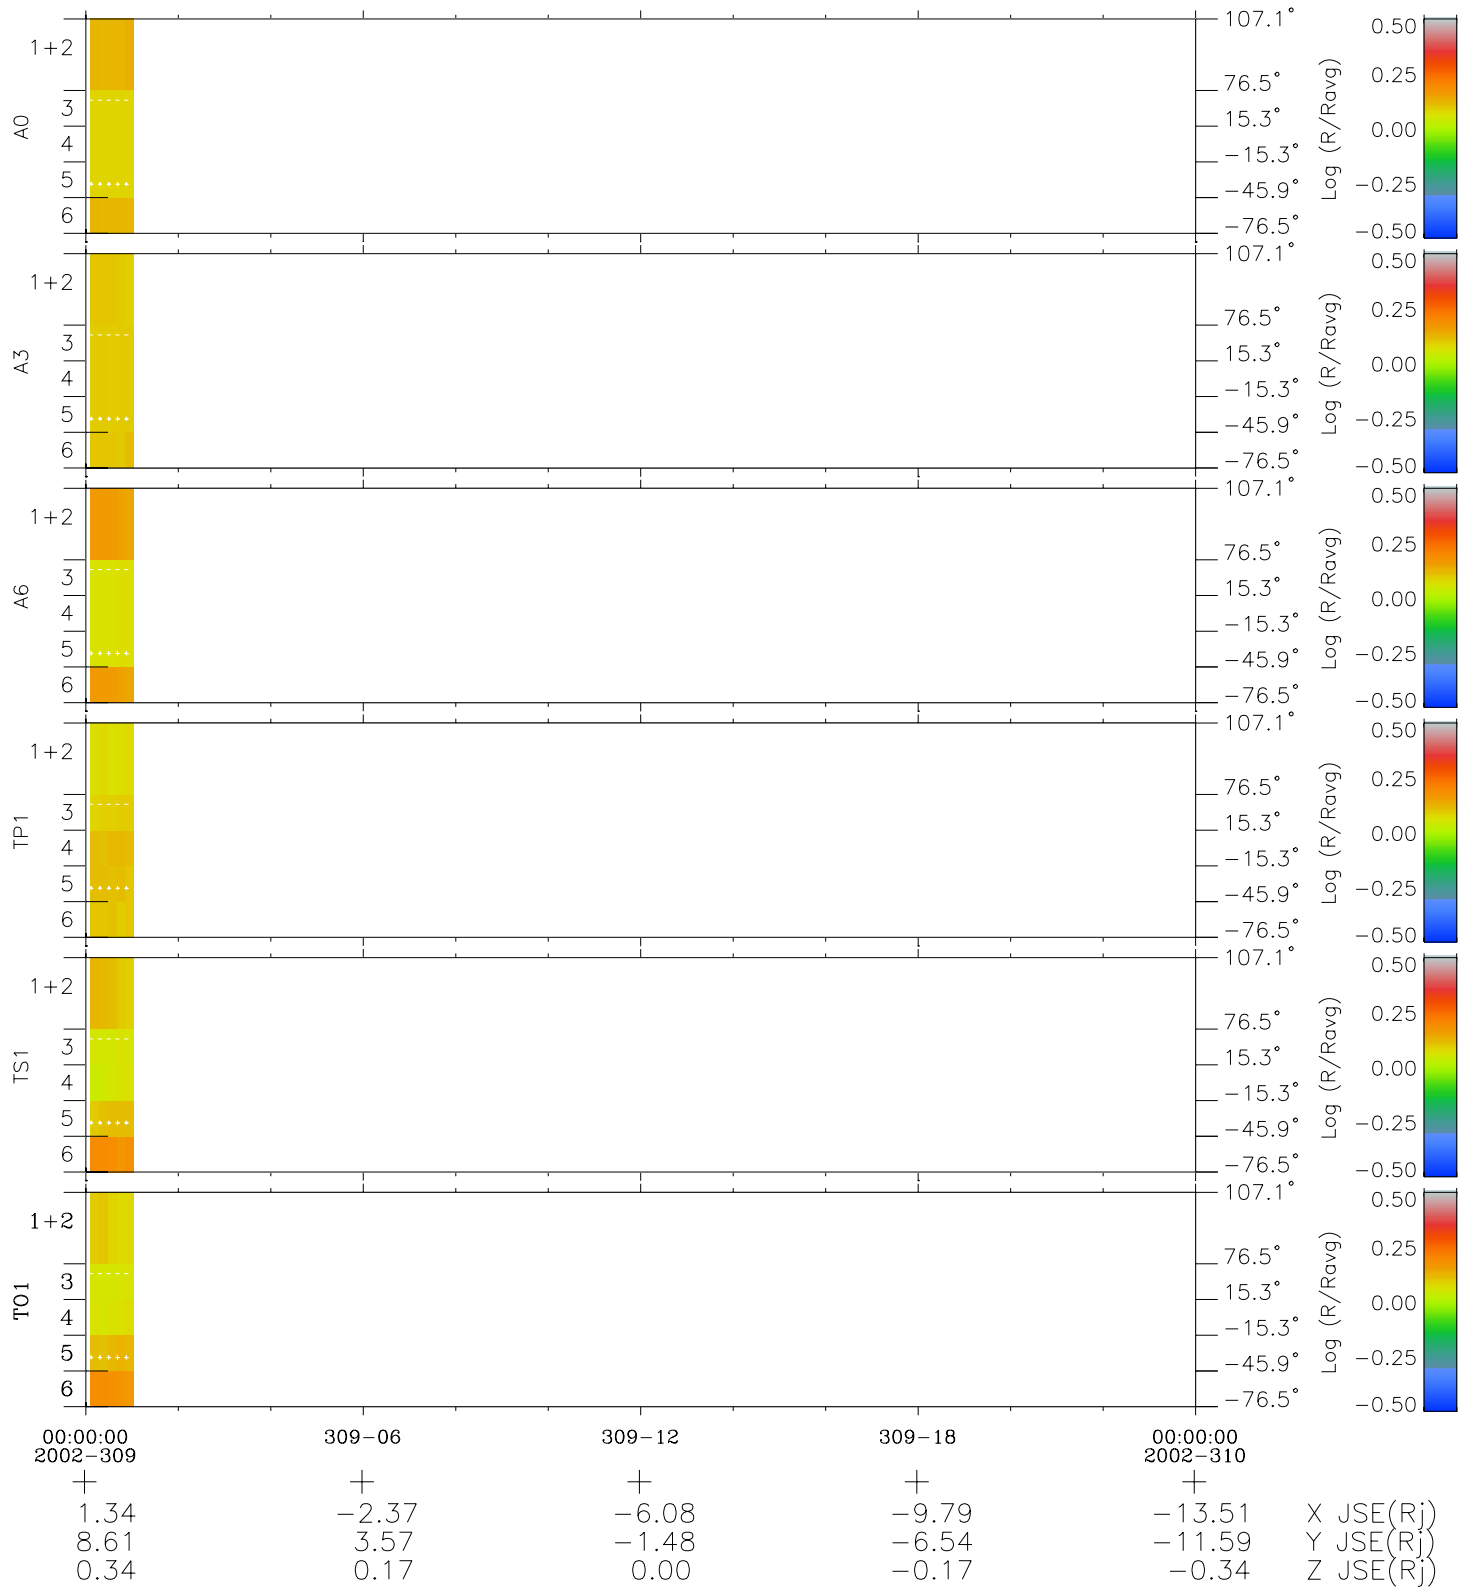

Galileo EPD Real Elevation Anisotropies 02309

Software Version: RTELEV_MEAN V 1.20
 Data Production: 08-00-03
 Plot Production: Wed Jan 8 04:12:57 2003
 Color File: wondr3
 Geofactor File: 1.1

- ◇ = Jupiter look direction
- = Corotation look direction