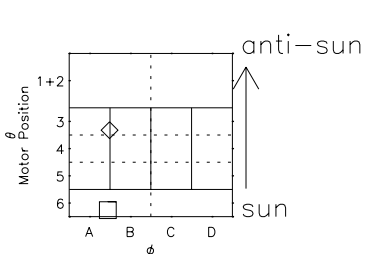

# Galileo EPD Real Elevation Anisotropies 02309

Software Version: RTELEV\_FLUX V 1.20  
Data Production: 08-00-03  
Plot Production: Wed Jan 8 04:13:00 2003  
Color File: wondr3  
Geofactor File: 1.1

◇ = Jupiter look direction  
□ = Corotation look direction