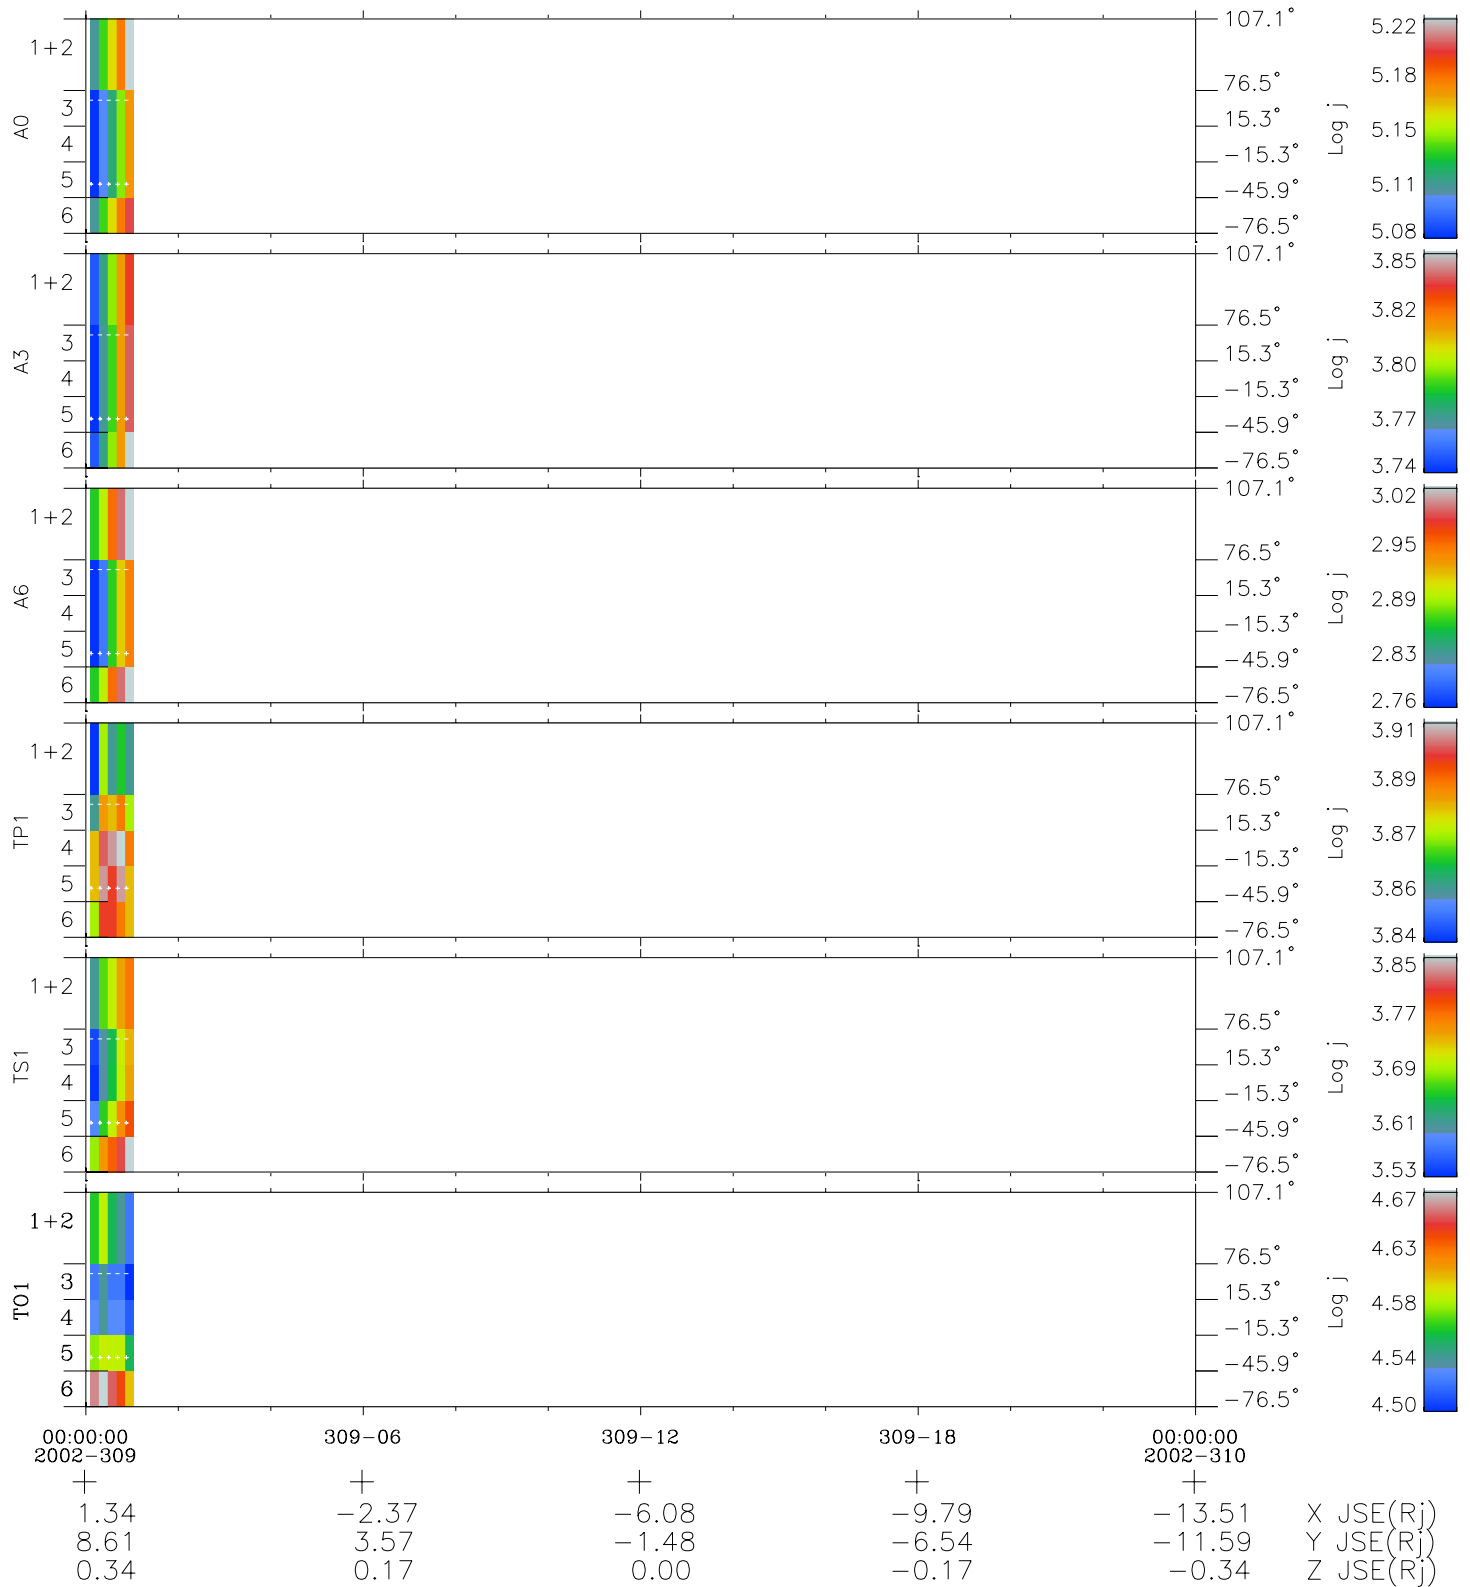

# Galileo EPD Real Elevation Anisotropies 02309

Software Version: RTELEV\_FLUX V 1.20  
Data Production: 08-00-03  
Plot Production: Wed Jan 8 04:13:00 2003  
Color File: wondr3  
Geofactor File: 1.1

◇ = Jupiter look direction  
□ = Corotation look direction