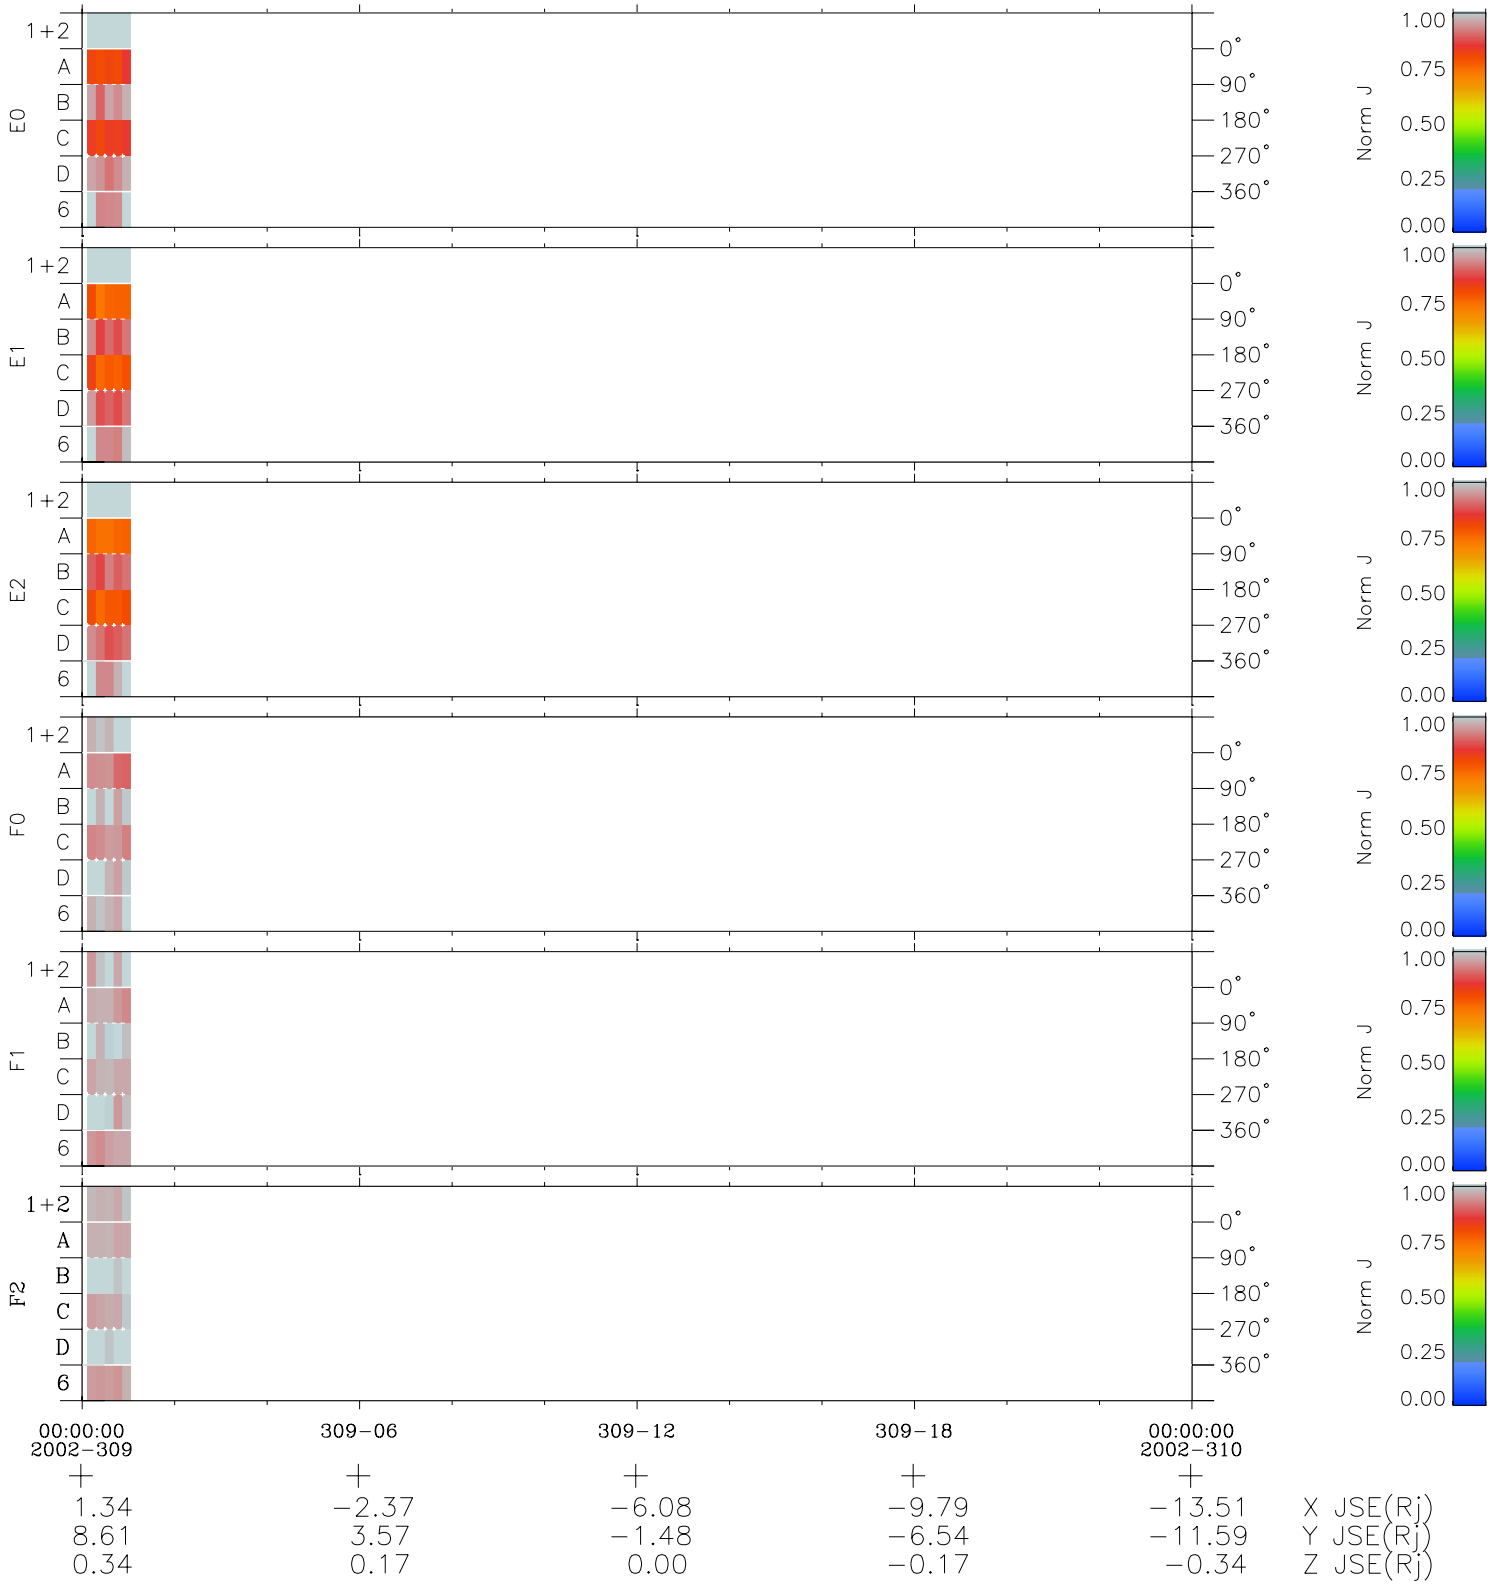

Galileo EPD Real Time Azimuth Anisotropies 02309

Software Version: RTAZIM_NORM V 1.20
 Data Production: 08-00-03
 Plot Production: Wed Jan 8 04:13:13 2003
 Color File: wondr3
 Geofactor File: 1.1

- ◇ = Jupiter look direction
- = Corotation look direction