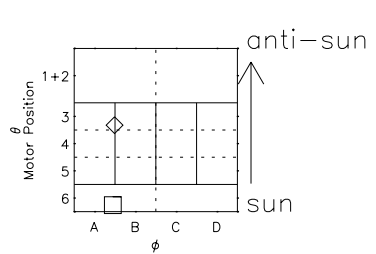

Galileo EPD Real Time Azimuth Anisotropies 02309

Software Version: RTAZIM_NORM V 1.20
 Data Production: 08-00-03
 Plot Production: Wed Jan 8 04:13:13 2003
 Color File: wondr3
 Geofactor File: 1.1

- ◇ = Jupiter look direction
- = Corotation look direction