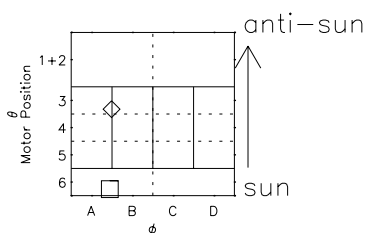

Galileo EPD Real Time Azimuth Anisotropies 02309

Software Version: RTAZIM_MEAN V 1.20
Data Production: 08-00-03
Plot Production: Wed Jan 8 04:13:07 2003
Color File: wondr3
Geofactor File: 1.1

◇ = Jupiter look direction
□ = Corotation look direction