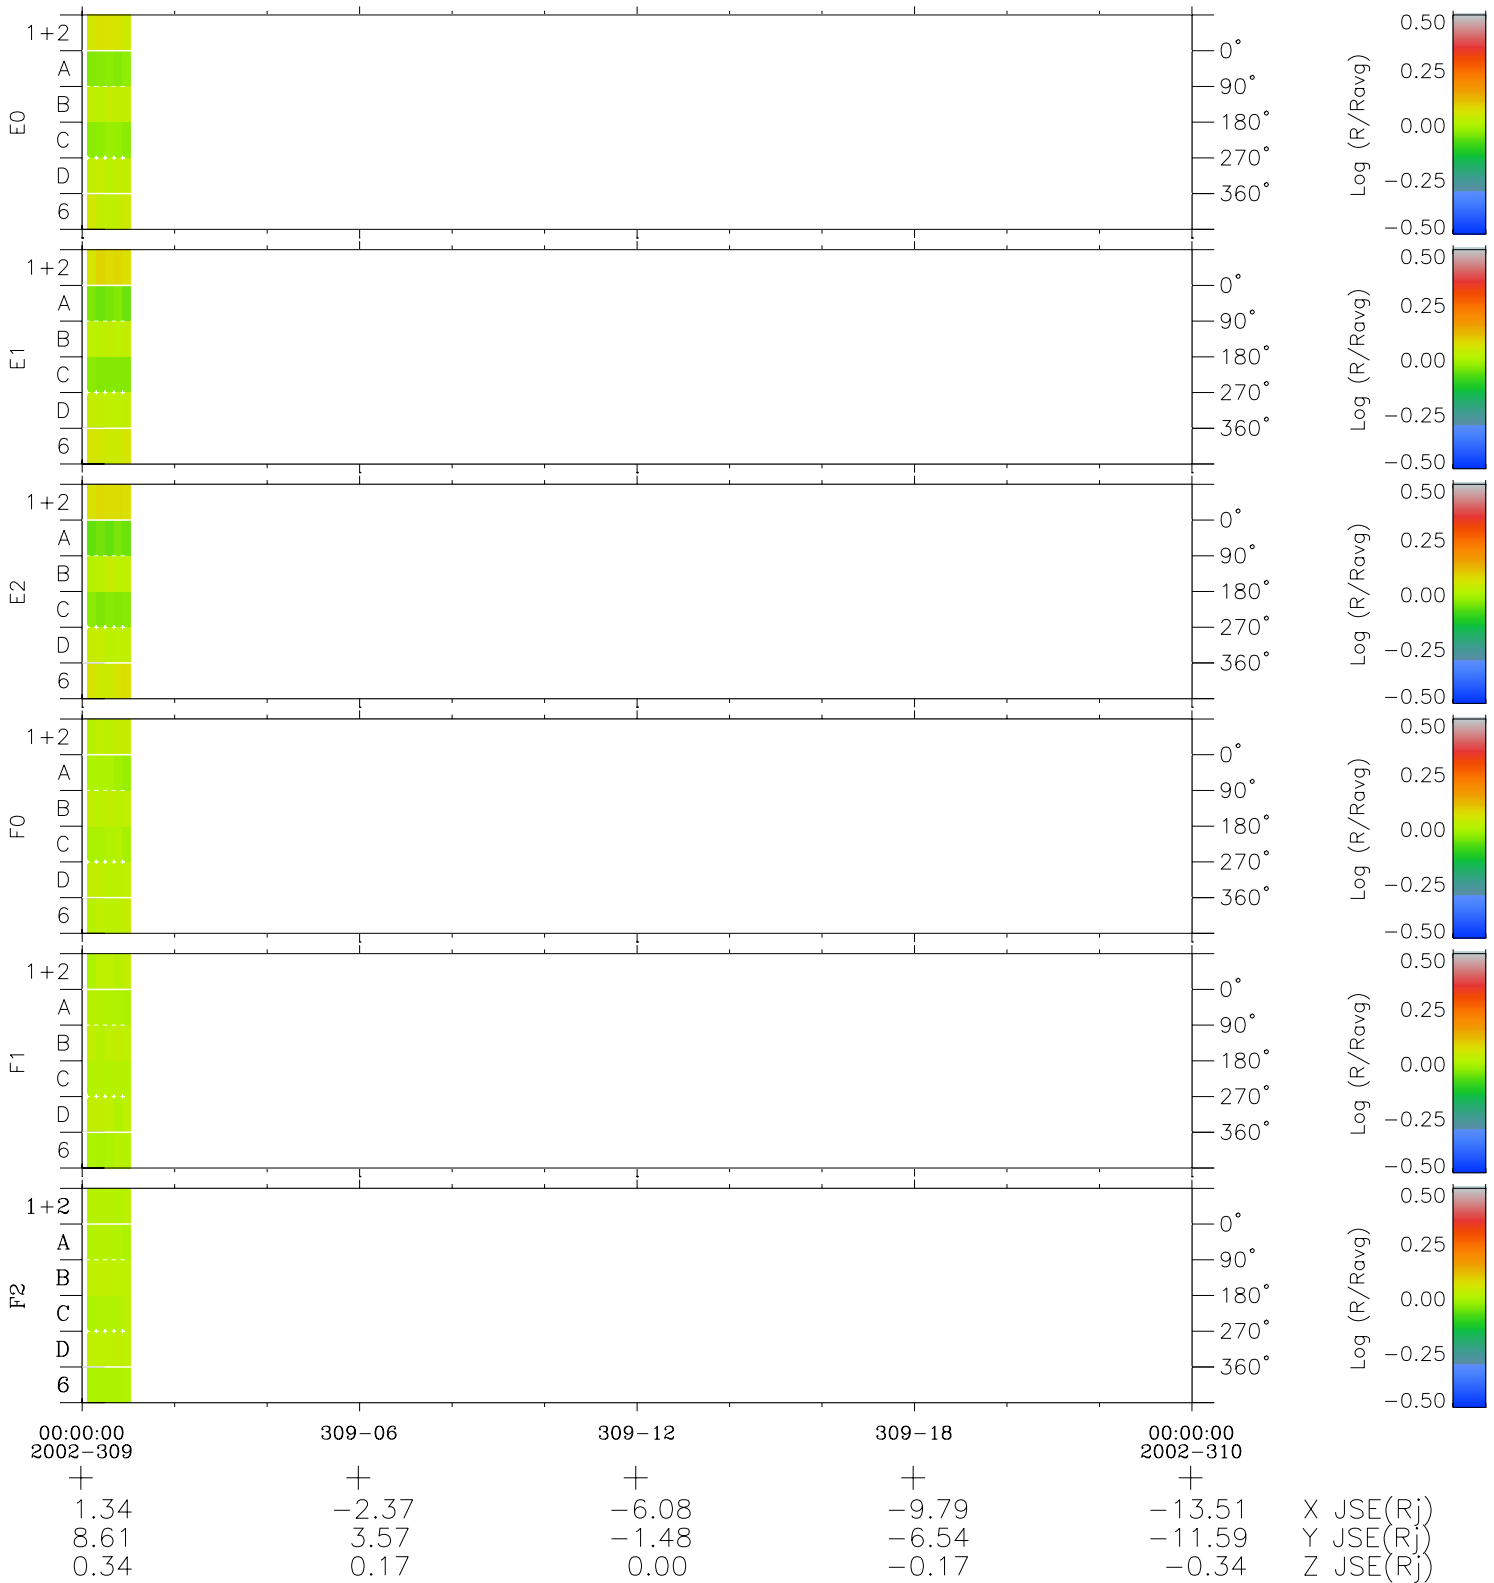

Galileo EPD Real Time Azimuth Anisotropies 02309

Software Version: RTAZIM_MEAN V 1.20
Data Production: 08-00-03
Plot Production: Wed Jan 8 04:13:07 2003
Color File: wondr3
Geofactor File: 1.1

◇ = Jupiter look direction
□ = Corotation look direction