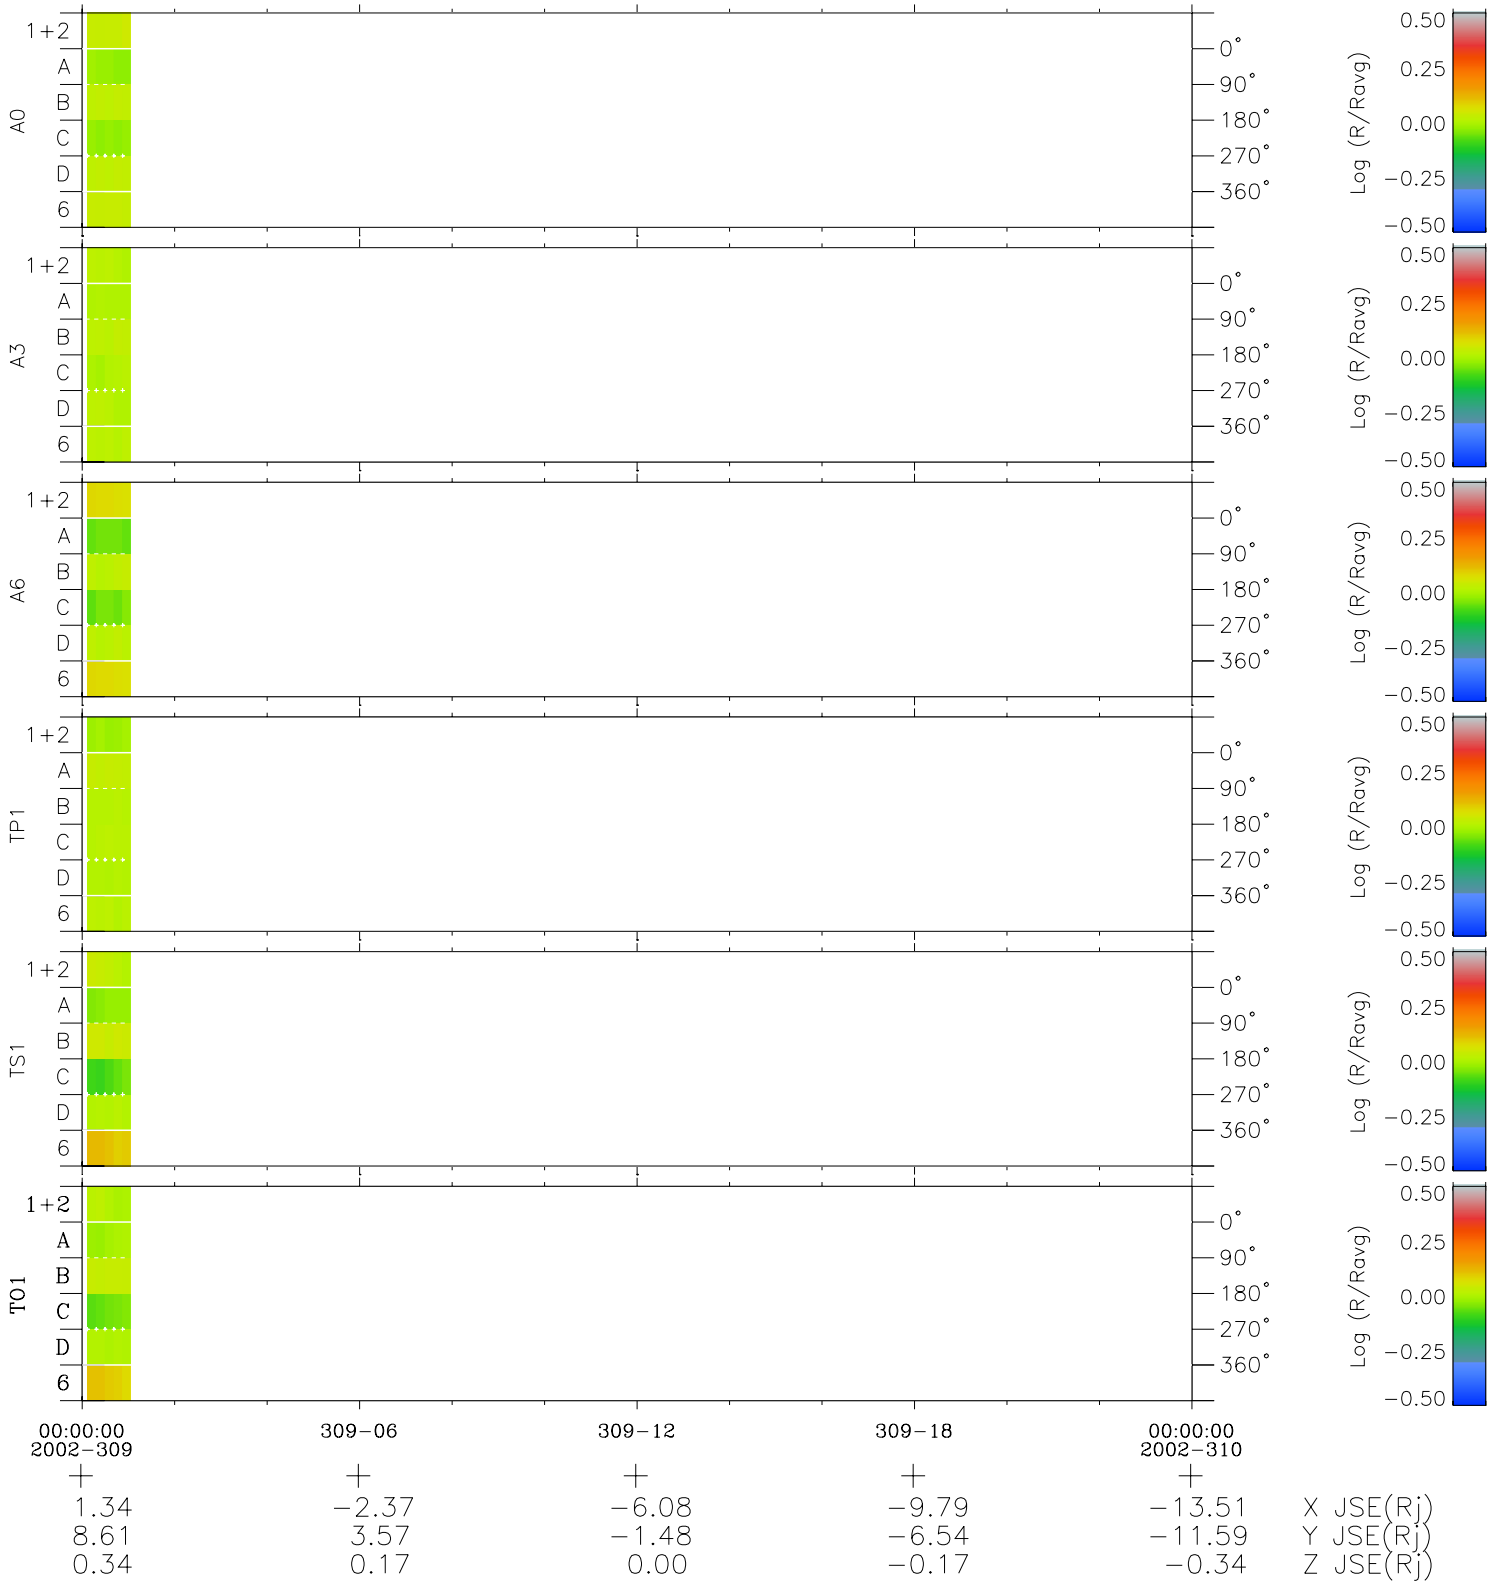

Galileo EPD Real Time Azimuth Anisotropies 02309

Software Version: RTAZIM_MEAN V 1.20
 Data Production: 08-00-03
 Plot Production: Wed Jan 8 04:13:06 2003
 Color File: wondr3
 Geofactor File: 1.1

◇ = Jupiter look direction
 □ = Corotation look direction