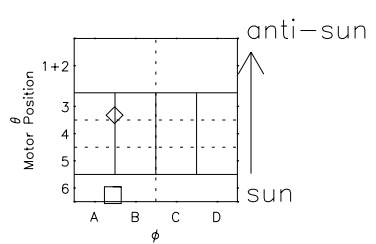

Galileo EPD Real Time Azimuth Anisotropies 02309

Software Version: RTAZIM_MEAN V 1.20
 Data Production: 08-00-03
 Plot Production: Wed Jan 8 04:13:06 2003
 Color File: wondr3
 Geofactor File: 1.1

◇ = Jupiter look direction
 □ = Corotation look direction