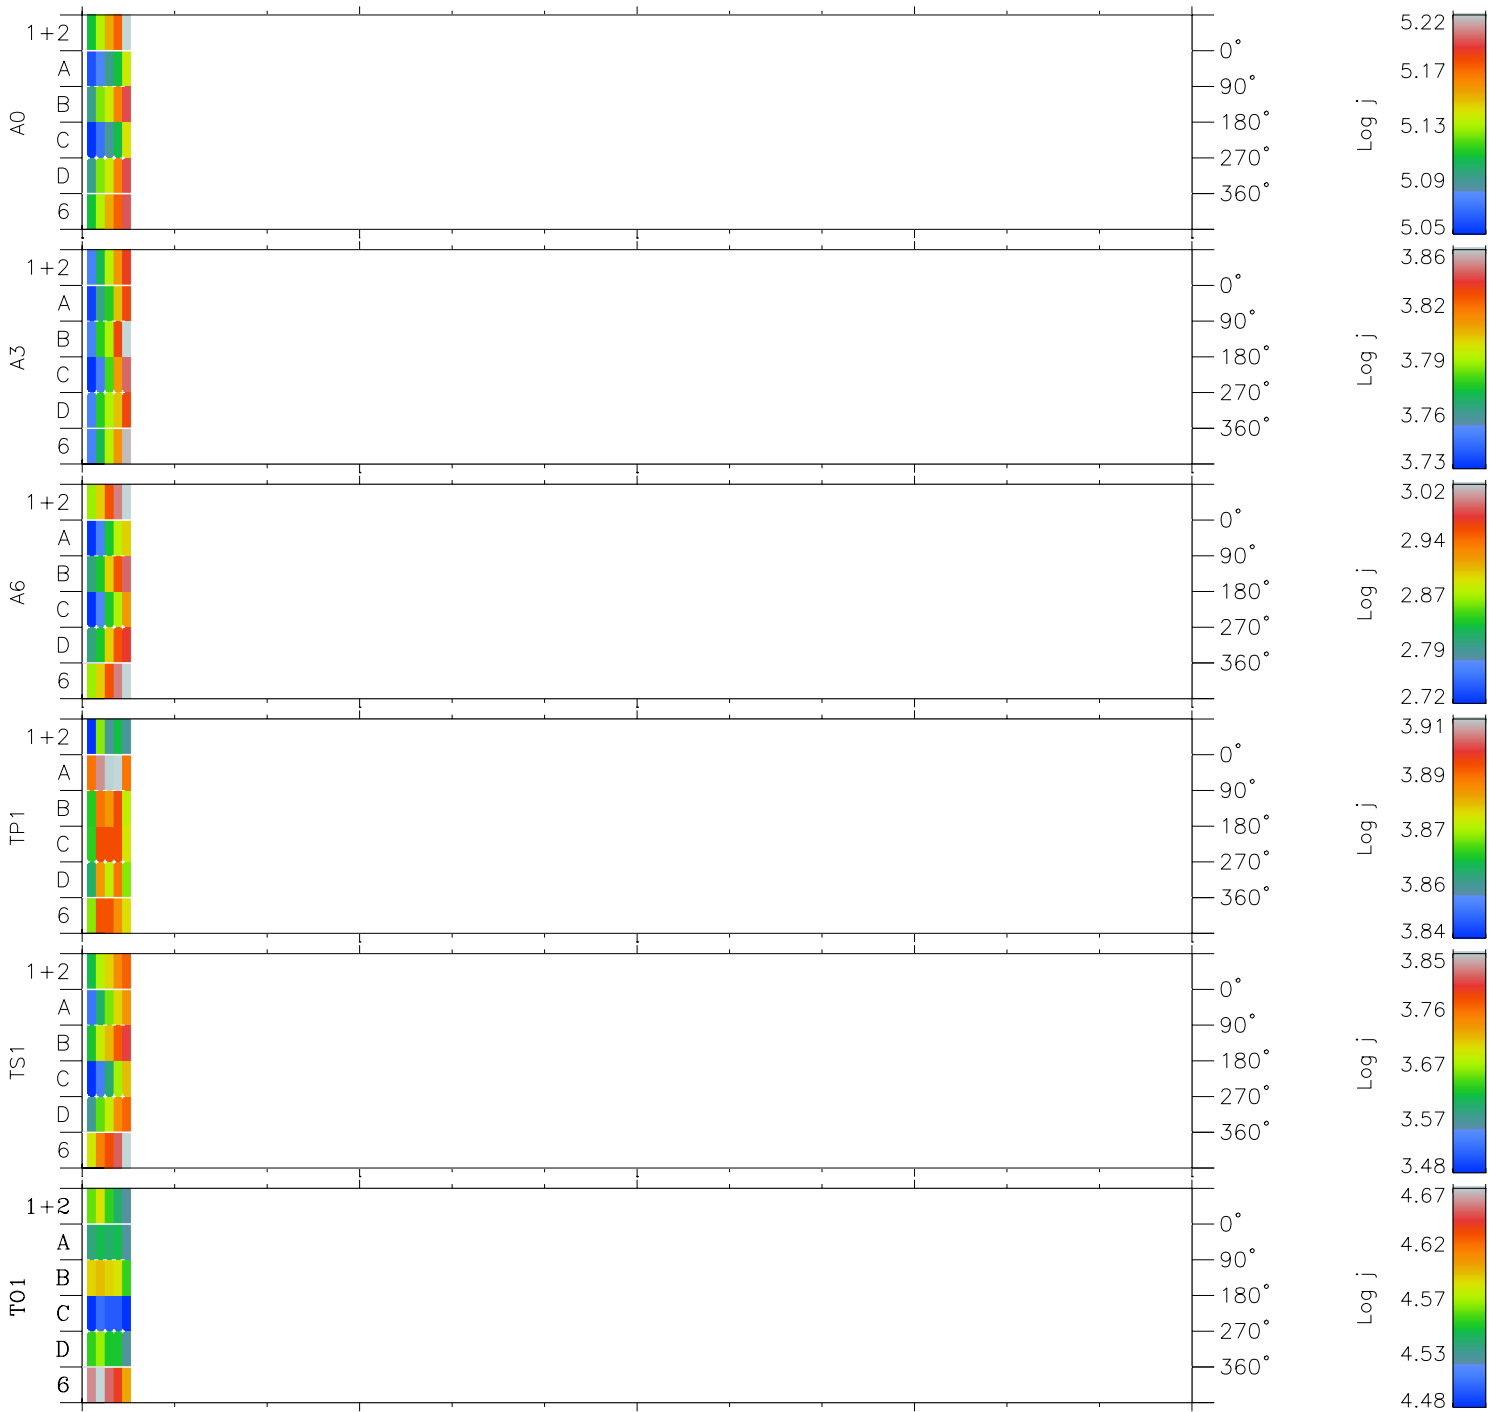

Galileo EPD Real Time Azimuth Anisotropies 02309

Software Version: RTAZIM_FLUX V 1.20
Data Production: 08-00-03
Plot Production: Wed Jan 8 04:13:09 2003
Color File: wondr3
Geofactor File: 1.1

+	+	+	+	+	
1.34	-2.37	-6.08	-9.79	-13.51	X JSE(R _j)
8.61	3.57	-1.48	-6.54	-11.59	Y JSE(R _j)
0.34	0.17	0.00	-0.17	-0.34	Z JSE(R _j)

◇ = Jupiter look direction
□ = Corotation look direction