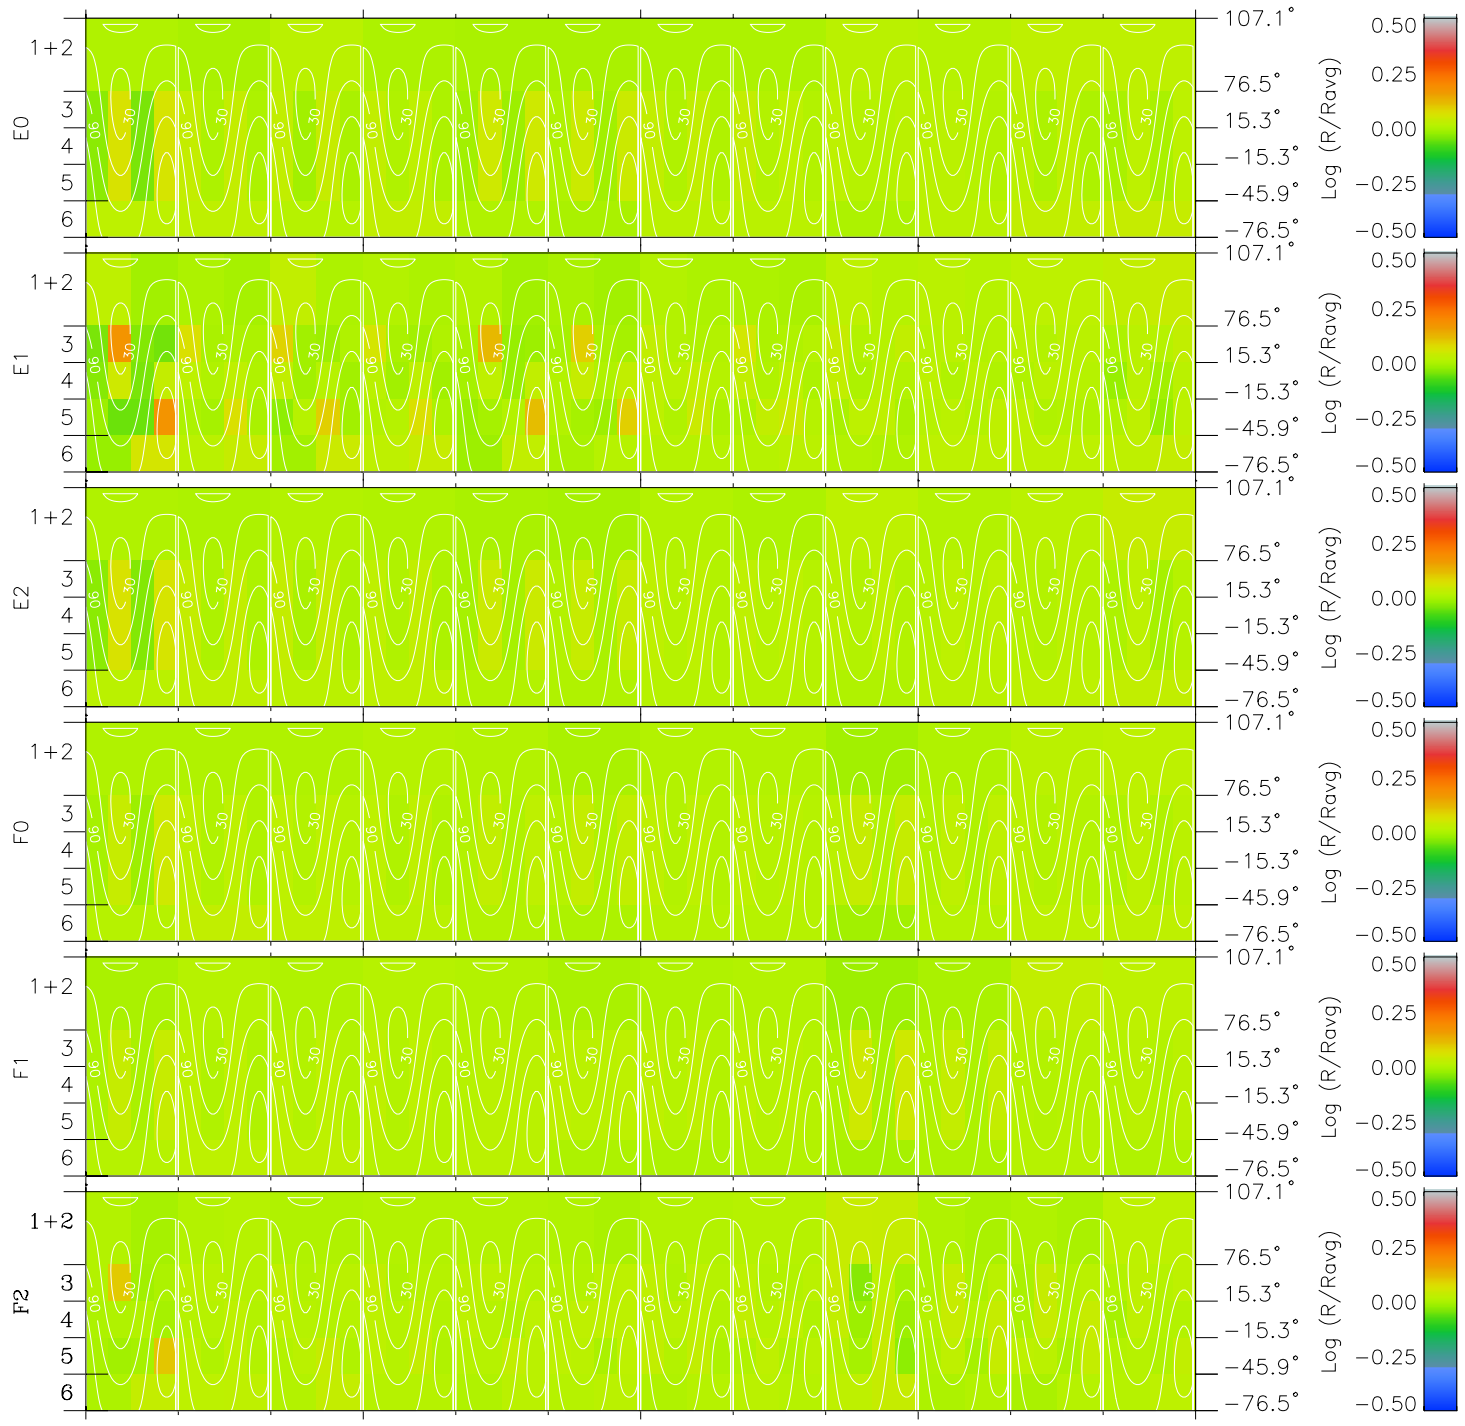

Galileo EPD Real Time All-Sky Anisotropies 02308

Software Version: RTSKY_MEAN V 1.20
 Data Production: 08-00-03
 Plot Production: Wed Jan 8 04:05:41 2003
 Color File: wondr3
 Geofactor File: 1.1

00:00:00 2002-308	308-06	308-12	308-18	00:00:00 2002-309	
+	+	+	+	+	X JSE(R _j)
13.70	10.95	8.01	4.84	1.34	Y JSE(R _j)
20.71	18.37	15.73	12.61	8.61	Z JSE(R _j)
0.72	0.65	0.57	0.47	0.34	

- ◇ = Jupiter look direction
- = Corotation look direction