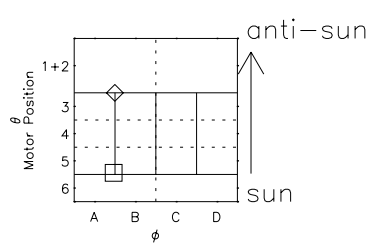

Galileo EPD Real Time Azimuth Anisotropies 02308

Software Version: RTAZIM_MEAN V 1.20
 Data Production: 08-00-03
 Plot Production: Wed Jan 8 04:06:43 2003
 Color File: wondr3
 Geofactor File: 1.1

- ◇ = Jupiter look direction
- = Corotation look direction