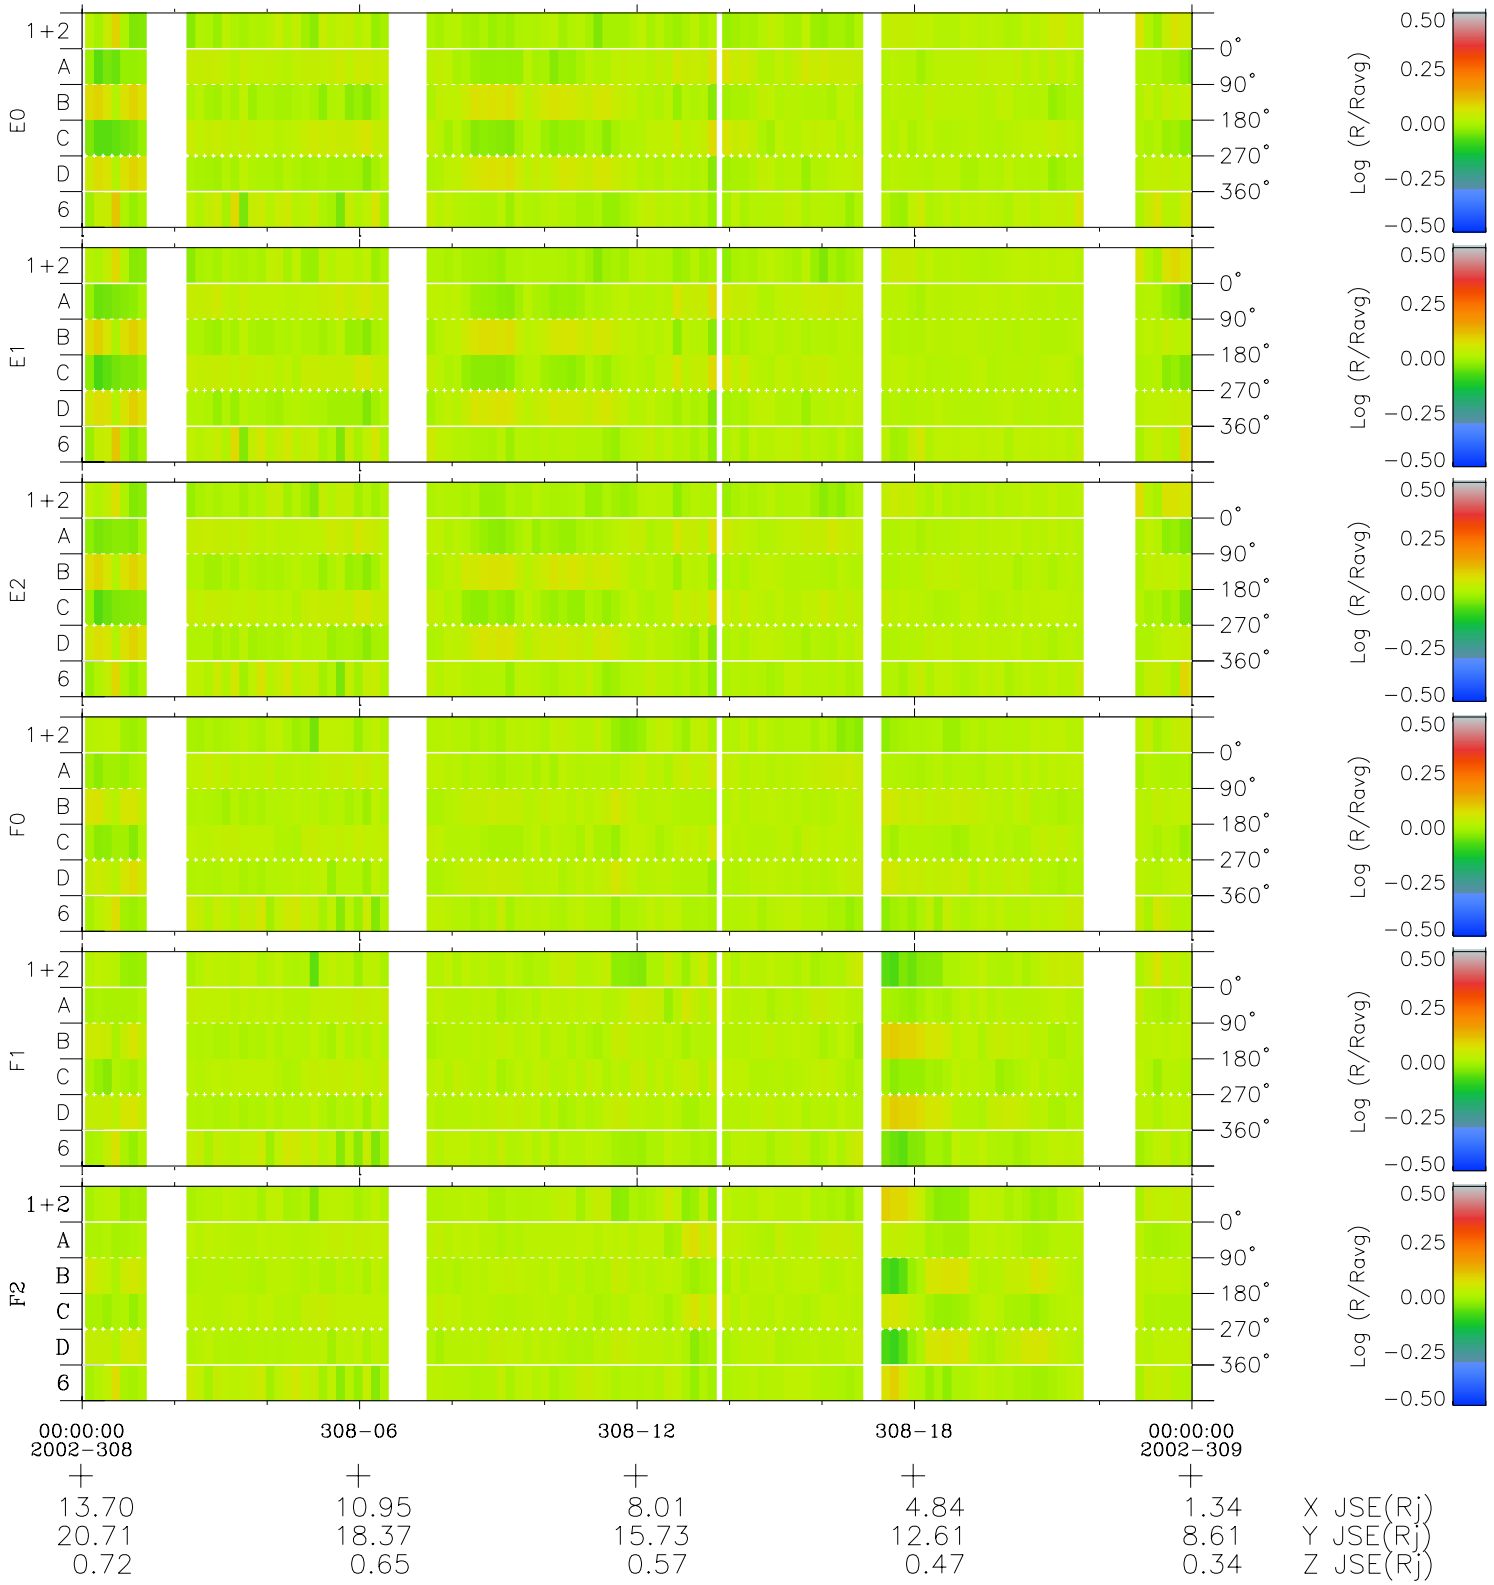

Galileo EPD Real Time Azimuth Anisotropies 02308

Software Version: RTAZIM_MEAN V 1.20
 Data Production: 08-00-03
 Plot Production: Wed Jan 8 04:06:43 2003
 Color File: wondr3
 Geofactor File: 1.1

- ◇ = Jupiter look direction
- = Corotation look direction