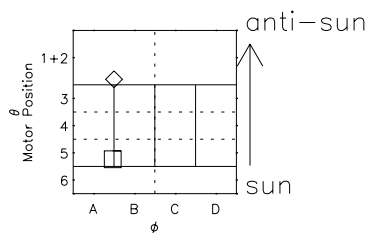

# Galileo EPD Real Time R6 Ions Spectra 02307

Software Version: RTSPEC\_R6 V 1.20  
 Data Production: 08-00-03  
 Plot Production: Wed Jan 8 03:58:11 2003  
 Color File: wondr3  
 Geofactor File: 1.1

- ◇ = Jupiter look direction
- = Corotation look direction