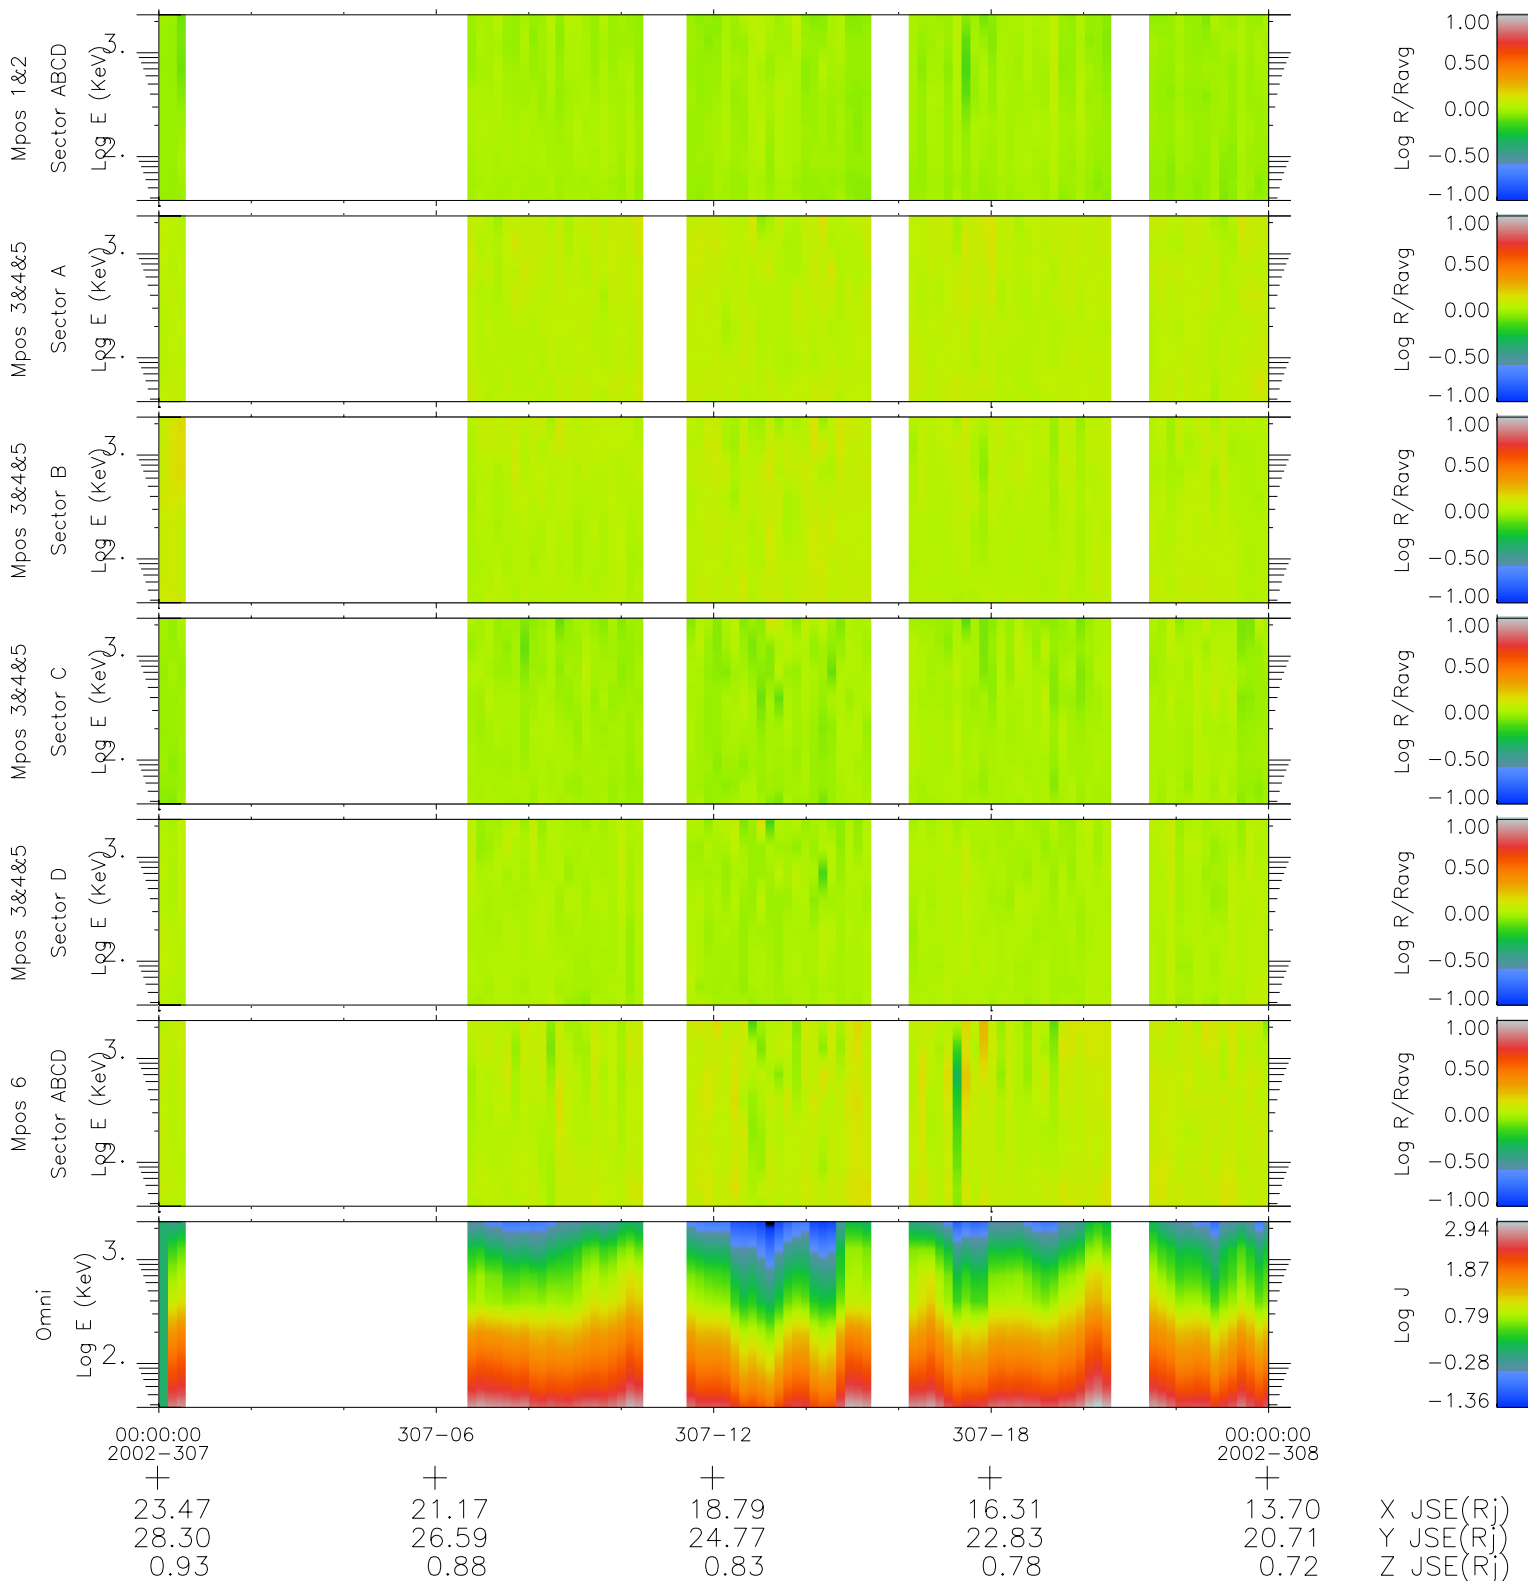

# Galileo EPD Real Time R6 Ions Spectra 02307

Software Version: RTSPEC\_R6 V 1.20  
 Data Production: 08-00-03  
 Plot Production: Wed Jan 8 03:58:11 2003  
 Color File: wondr3  
 Geofactor File: 1.1

- ◇ = Jupiter look direction
- = Corotation look direction