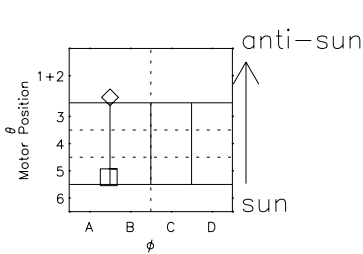

Galileo EPD Real Time All-Sky Anisotropies 02307

Software Version: RTSKY_NORM V 1.20
 Data Production: 08-00-03
 Plot Production: Wed Jan 8 03:58:51 2003
 Color File: wondr3
 Geofactor File: 1.1

◇ = Jupiter look direction
 □ = Corotation look direction