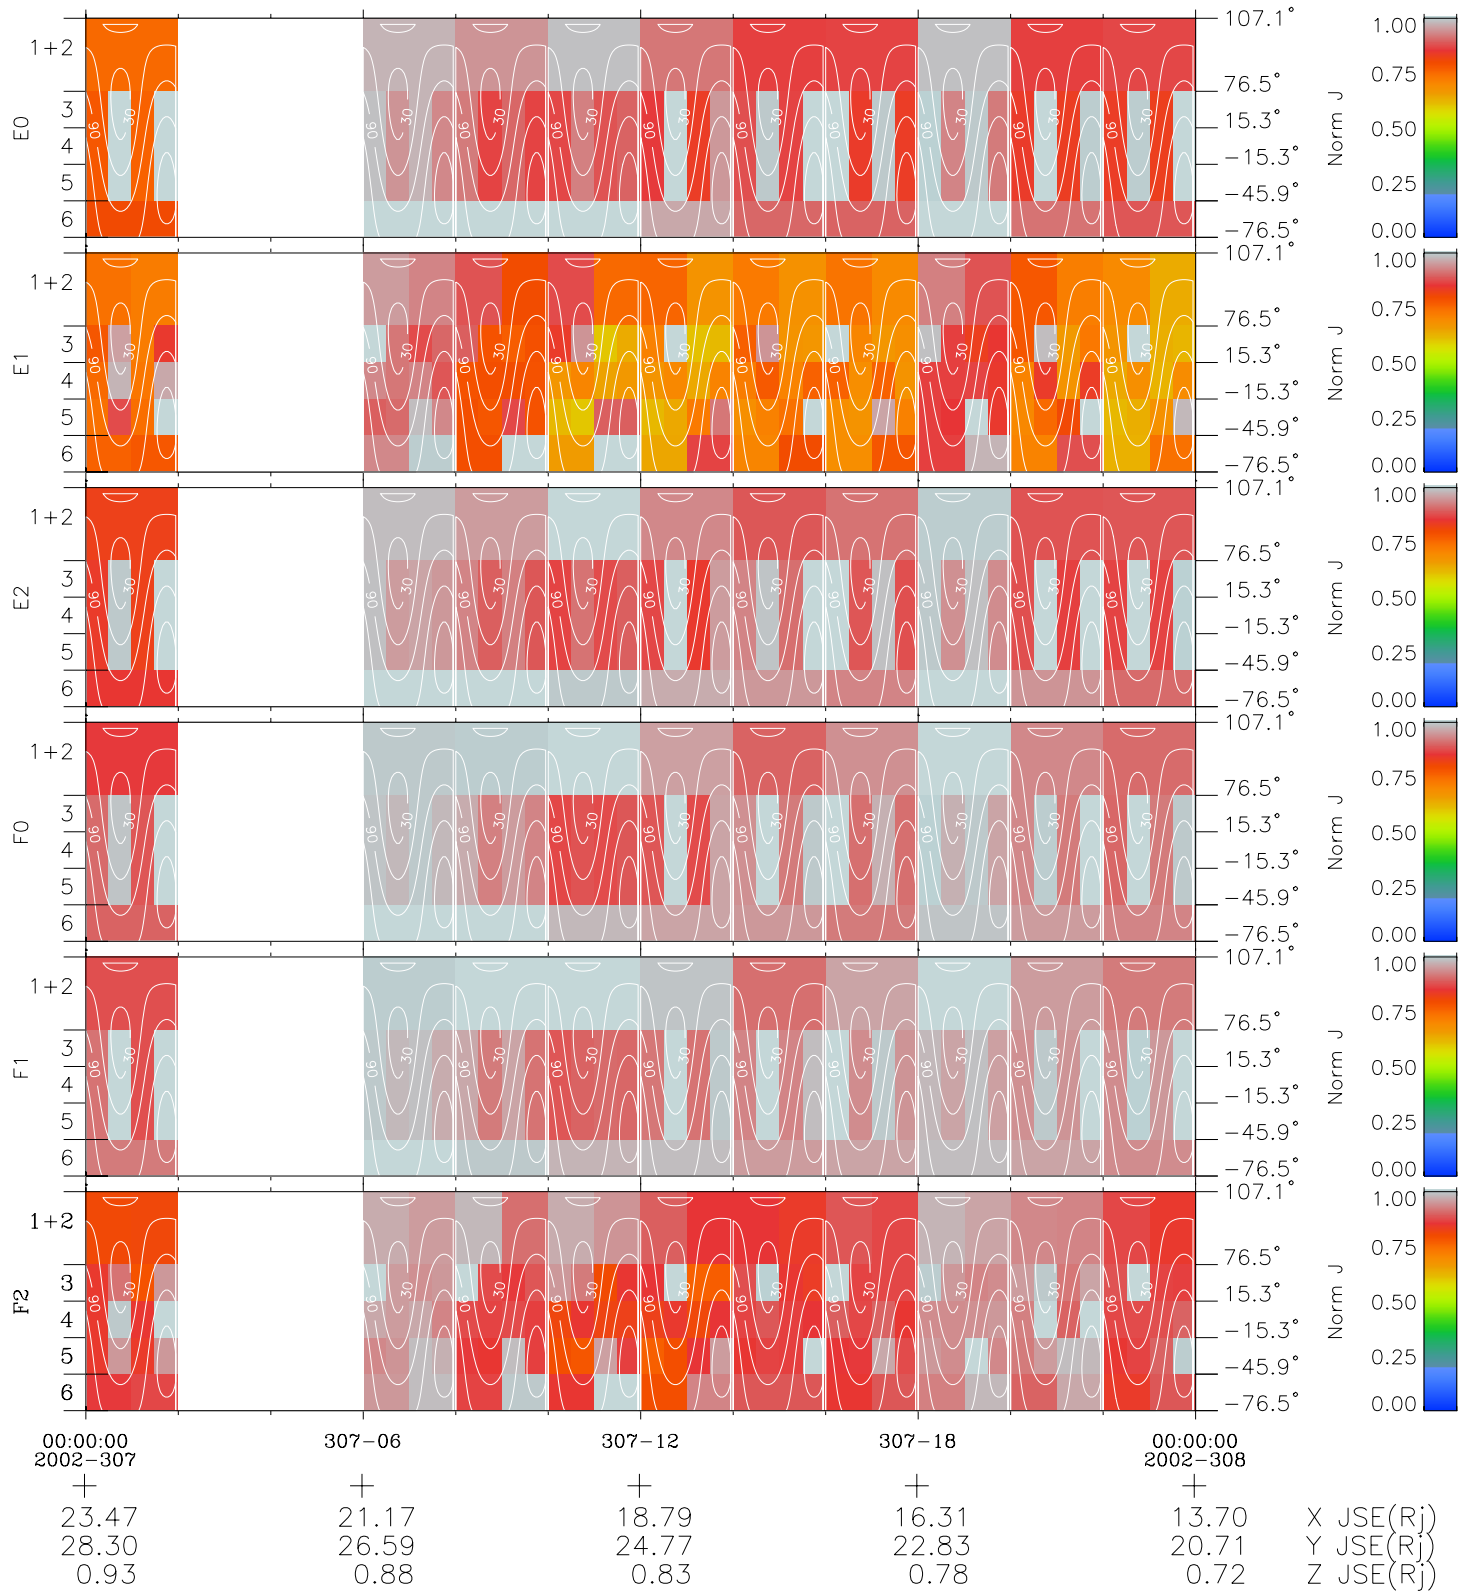

Galileo EPD Real Time All-Sky Anisotropies 02307

Software Version: RTSKY_NORM V 1.20
 Data Production: 08-00-03
 Plot Production: Wed Jan 8 03:58:51 2003
 Color File: wondr3
 Geofactor File: 1.1

◇ = Jupiter look direction
 □ = Corotation look direction