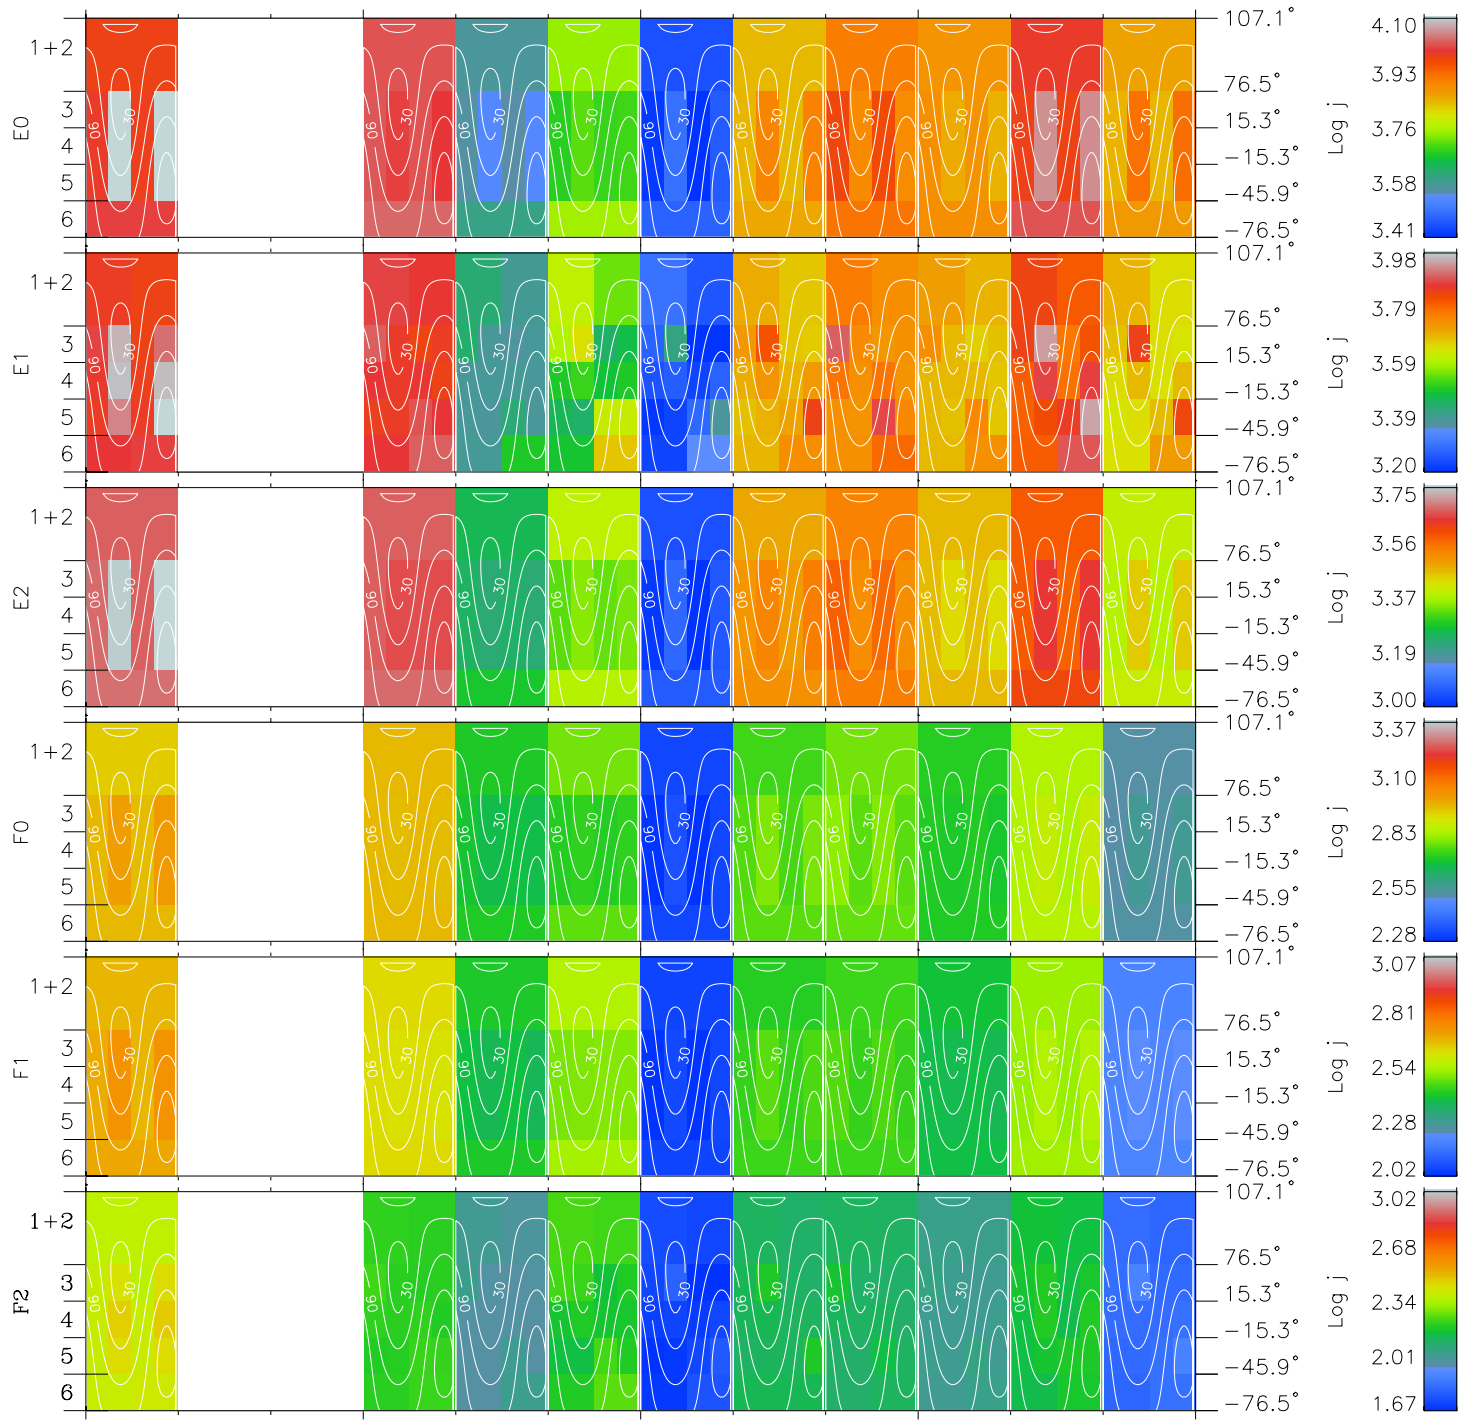

Galileo EPD Real Time All-Sky Anisotropies 02307

Software Version: RTSKY_FLUX V 1.20
 Data Production: 08-00-03
 Plot Production: Wed Jan 8 03:58:41 2003
 Color File: wondr3
 Geofactor File: 1.1

00:00:00 2002-307	307-06	307-12	307-18	00:00:00 2002-308	
+	+	+	+	+	X JSE(R _j)
23.47	21.17	18.79	16.31	13.70	Y JSE(R _j)
28.30	26.59	24.77	22.83	20.71	Z JSE(R _j)
0.93	0.88	0.83	0.78	0.72	

- ◇ = Jupiter look direction
- = Corotation look direction