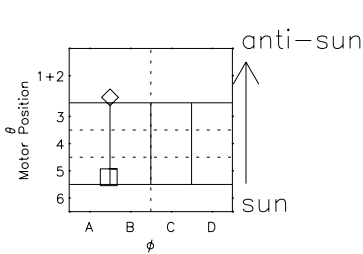

Galileo EPD Real Time All-Sky Anisotropies 02307

Software Version: RTSKY_NORM V 1.20
 Data Production: 08-00-03
 Plot Production: Wed Jan 8 03:58:46 2003
 Color File: wondr3
 Geofactor File: 1.1

◇ = Jupiter look direction
 □ = Corotation look direction