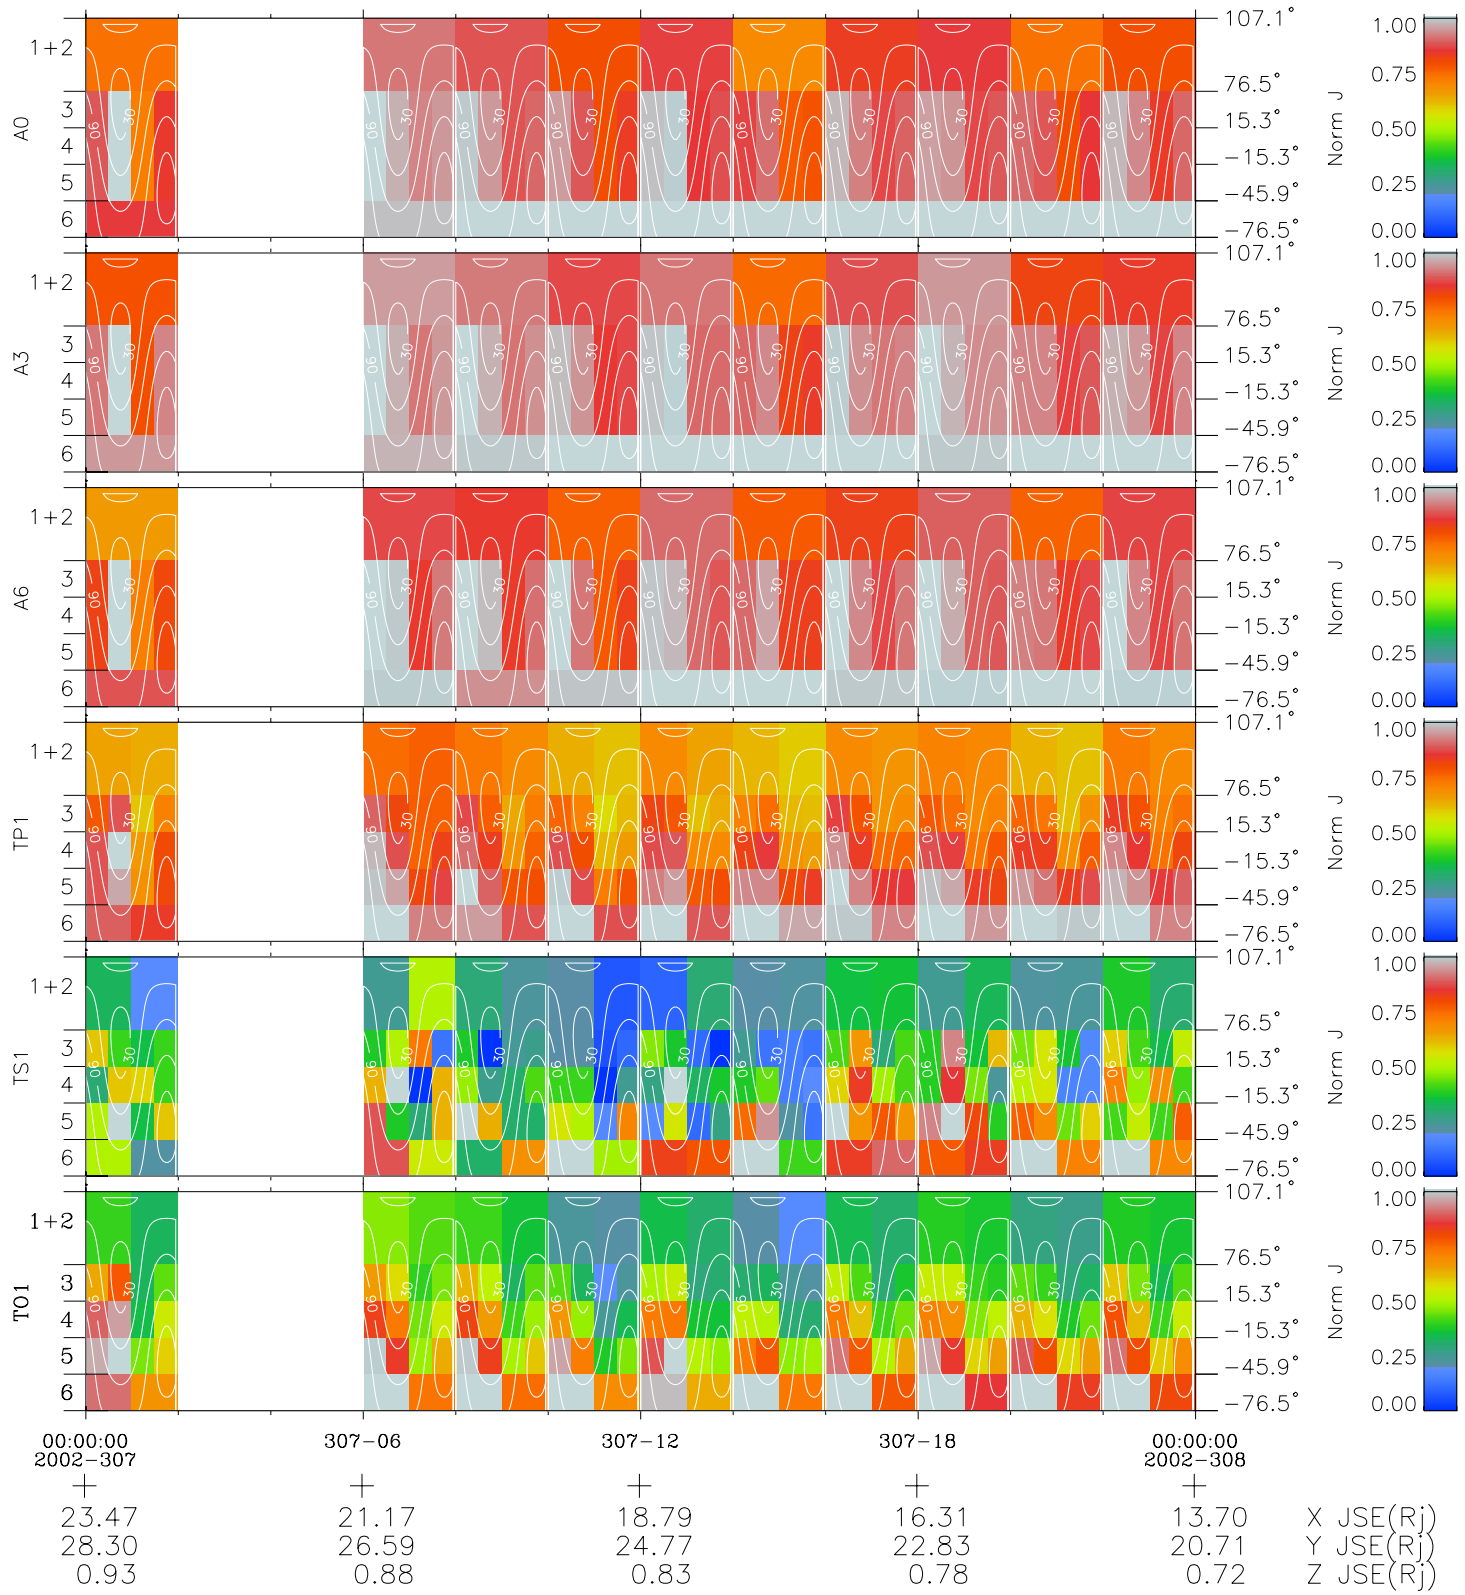

Galileo EPD Real Time All-Sky Anisotropies 02307

Software Version: RTSKY_NORM V 1.20
 Data Production: 08-00-03
 Plot Production: Wed Jan 8 03:58:46 2003
 Color File: wondr3
 Geofactor File: 1.1

◇ = Jupiter look direction
 □ = Corotation look direction