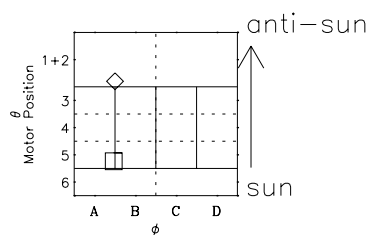

# Galileo EPD Real-Time Omni 02307

Software Version: RTLINE\_OMNI V 1.20  
Data Production: 08-00-03  
Plot Production: Wed Jan 8 03:59:41 2003

- ◇ = Jupiter look direction
- = Corotation look direction