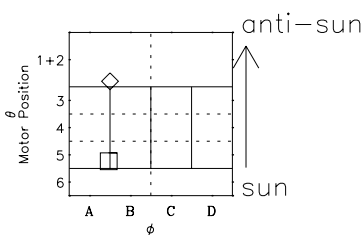

Galileo EPD Real-Time Six-Sector 02307

Software Version: RTLINE_R6 V 1.20
Data Production: 08-00-03
Plot Production: Wed Jan 8 03:59:46 2003

◇ = Jupiter look direction
□ = Corotation look direction