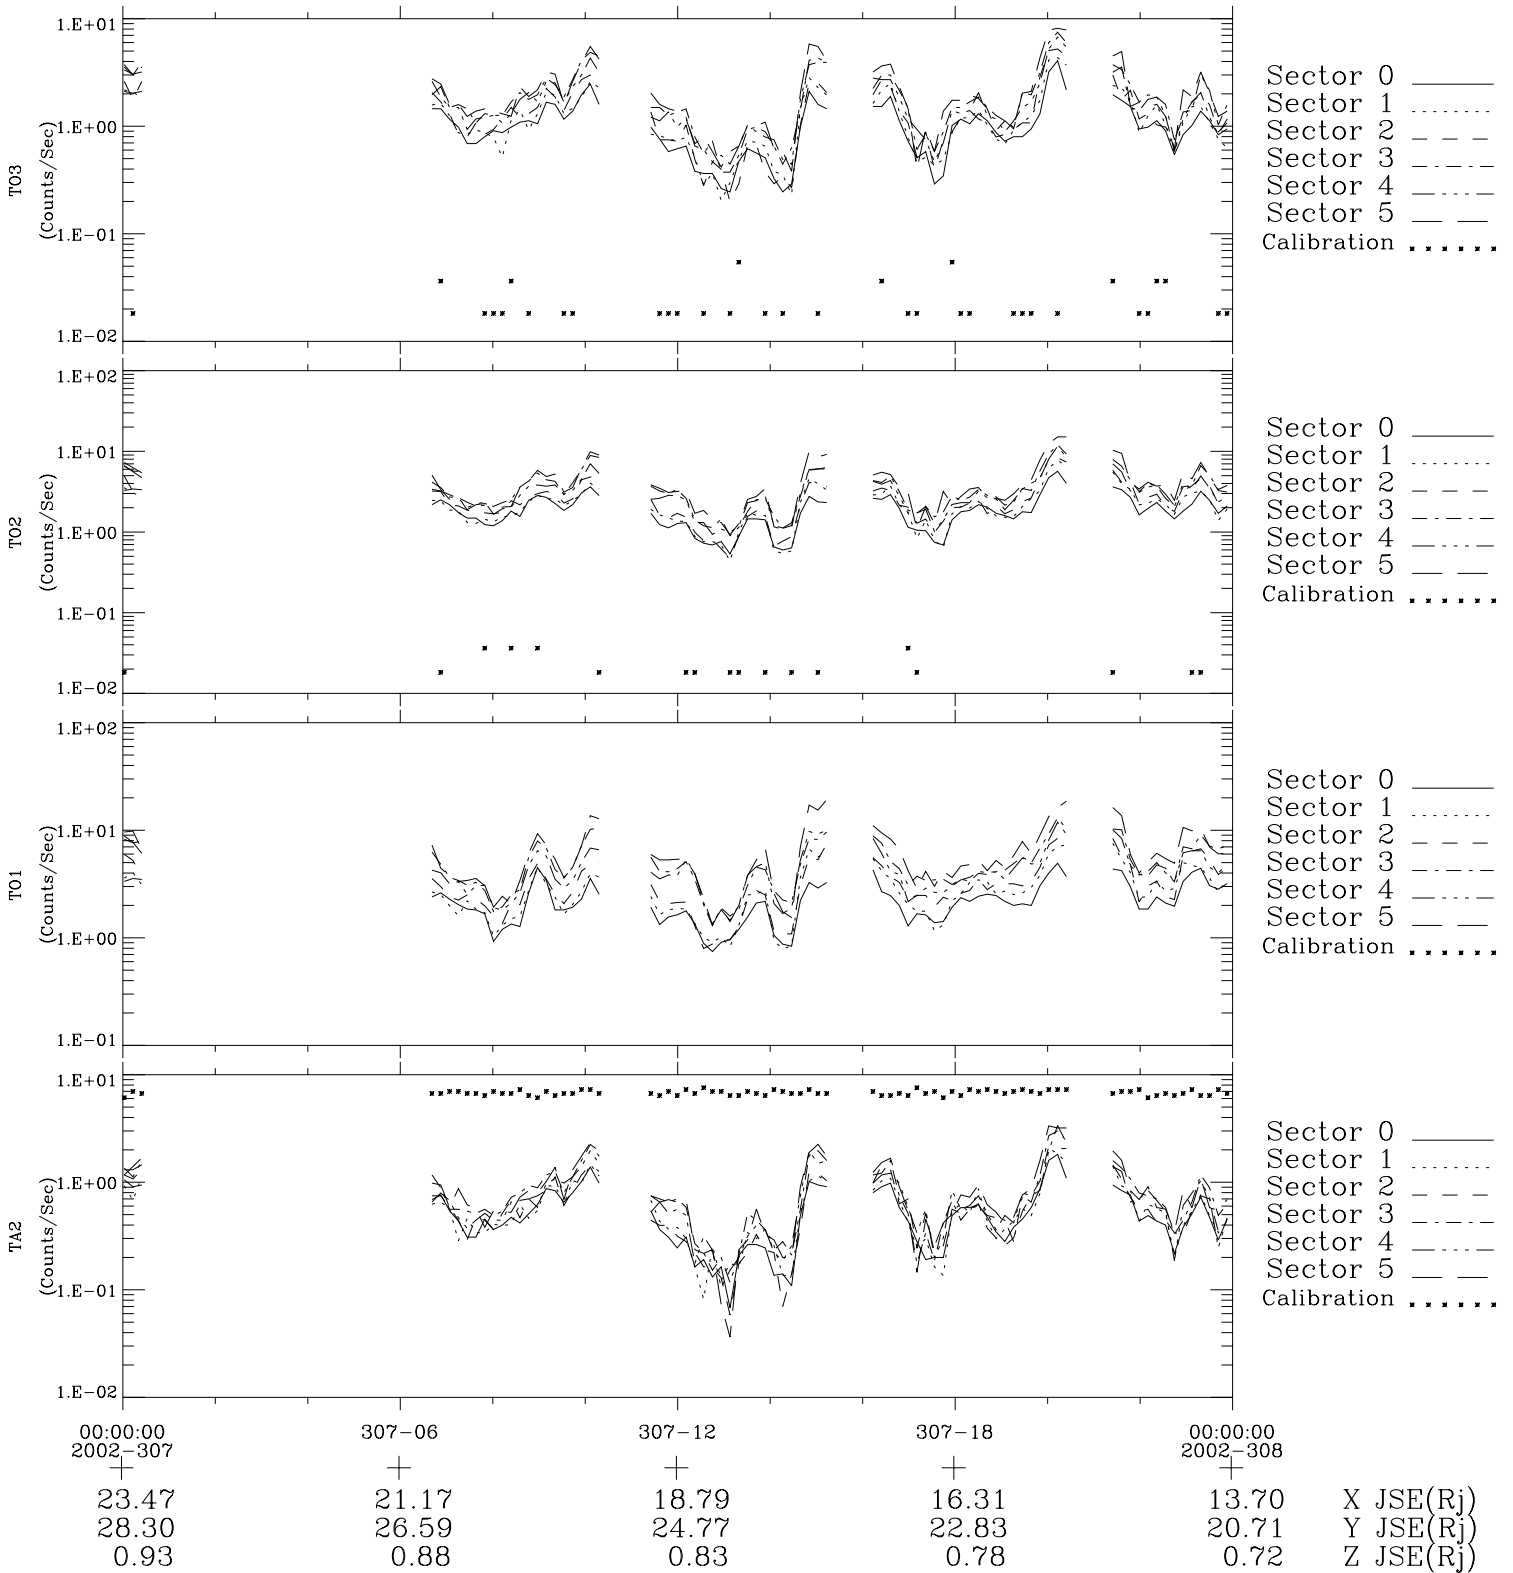

# Galileo EPD Real-Time Six-Sector 02307

Software Version: RTLINE\_R6 V 1.20  
Data Production: 08-00-03  
Plot Production: Wed Jan 8 03:59:46 2003

◇ = Jupiter look direction  
□ = Corotation look direction