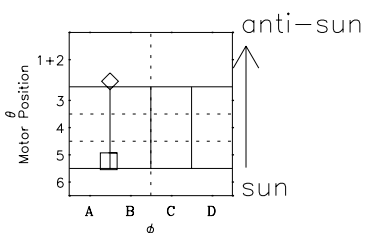

# Galileo EPD Real-Time Six-Sector 02307

Software Version: RTLINE\_R6 V 1.20  
Data Production: 08-00-03  
Plot Production: Wed Jan 8 03:59:46 2003

◇ = Jupiter look direction  
□ = Corotation look direction