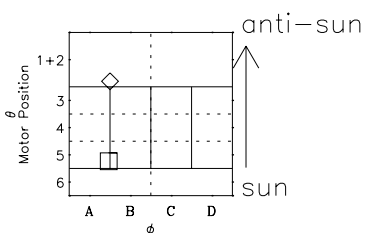

# Galileo EPD Real-Time Six-Sector 02307

Software Version: RTLINE\_R6 V 1.20  
Data Production: 08-00-03  
Plot Production: Wed Jan 8 03:59:45 2003

◇ = Jupiter look direction  
□ = Corotation look direction