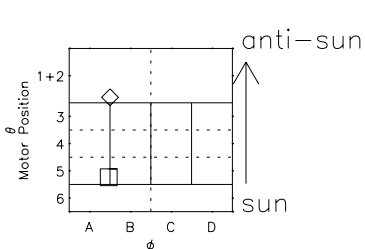

Galileo EPD Real Elevation Anisotropies 02307

Software Version: RTELEV_MEAN V 1.20
Data Production: 08-00-03
Plot Production: Wed Jan 8 03:58:55 2003
Color File: wondr3
Geofactor File: 1.1

- ◇ = Jupiter look direction
- = Corotation look direction