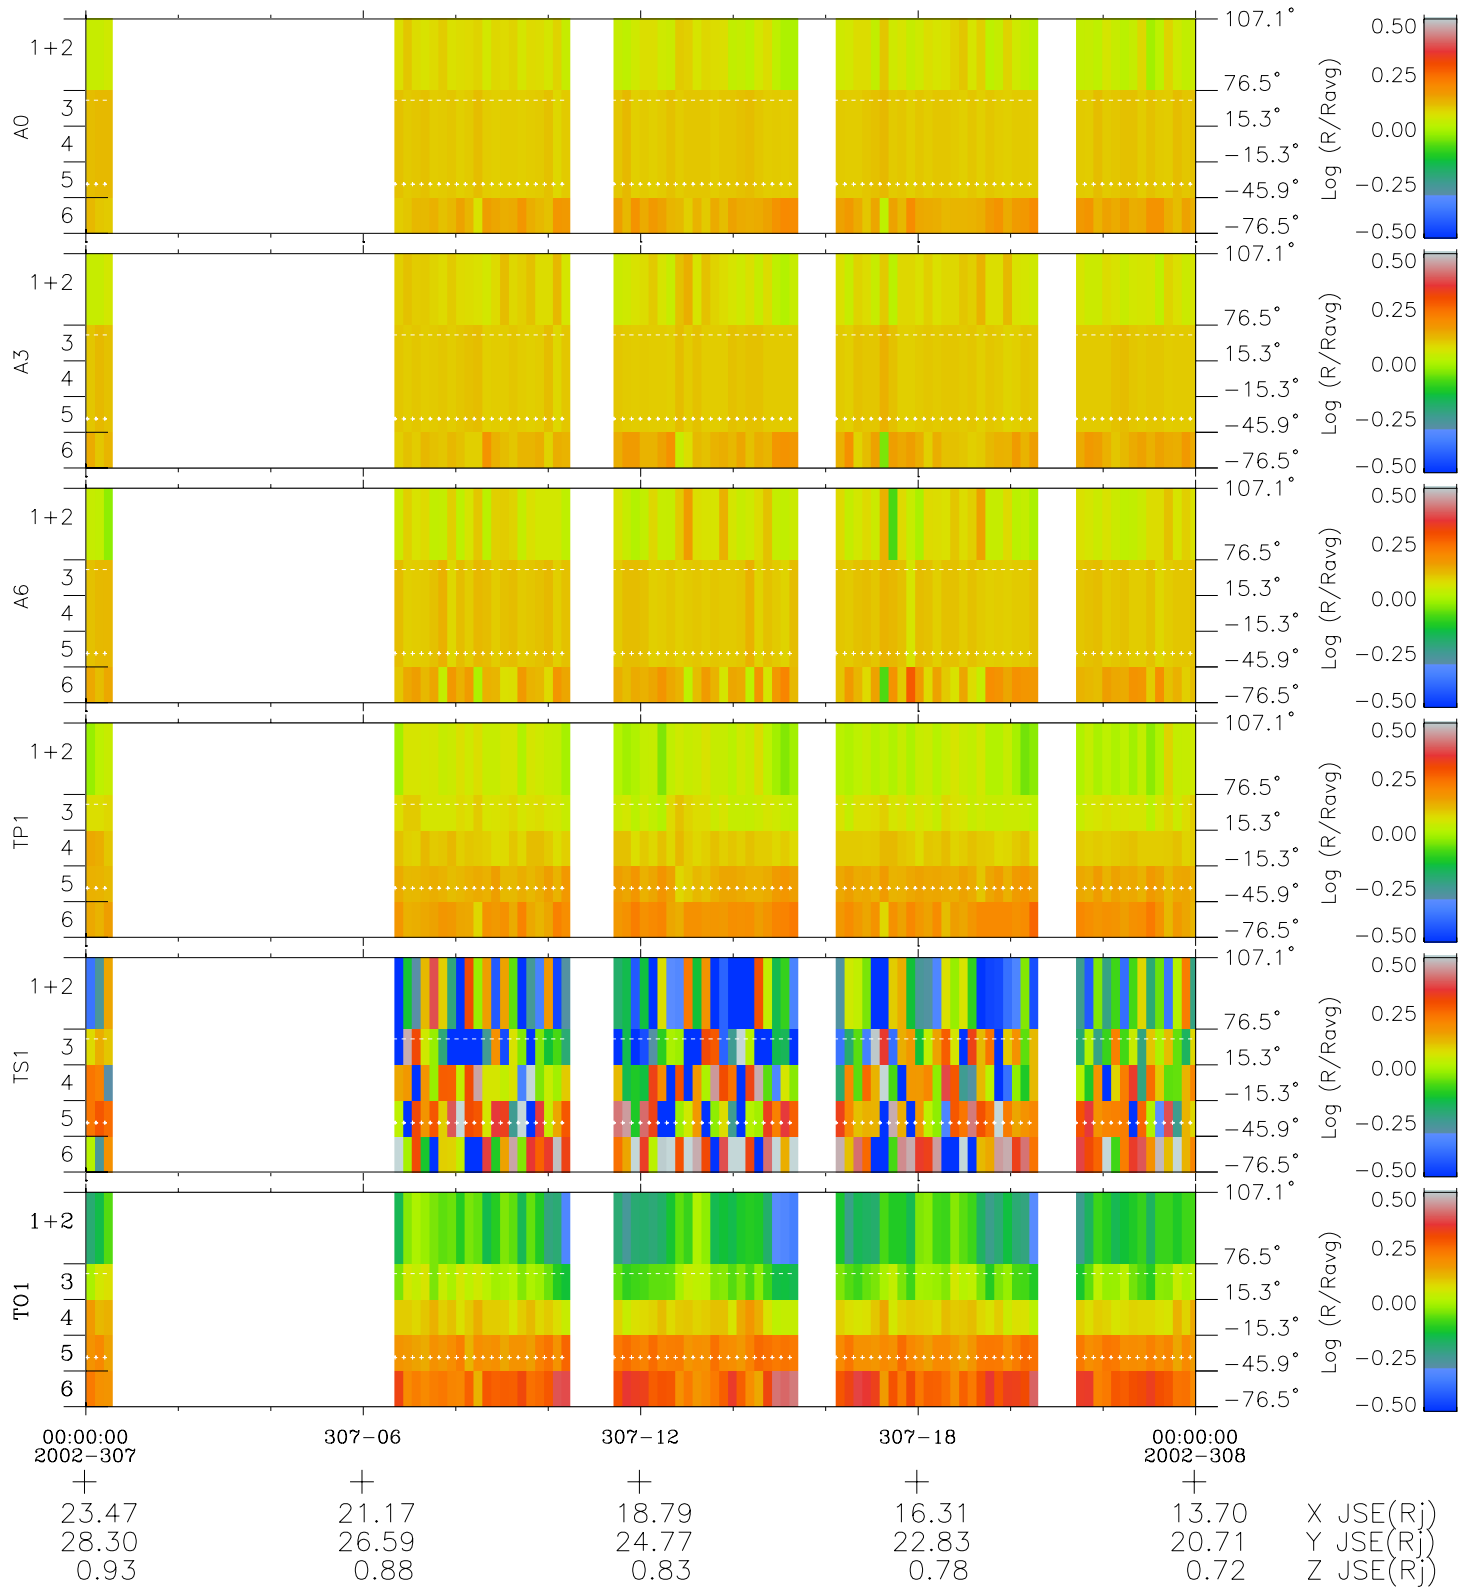

Galileo EPD Real Elevation Anisotropies 02307

Software Version: RTELEV_MEAN V 1.20
Data Production: 08-00-03
Plot Production: Wed Jan 8 03:58:55 2003
Color File: wondr3
Geofactor File: 1.1

- ◇ = Jupiter look direction
- = Corotation look direction