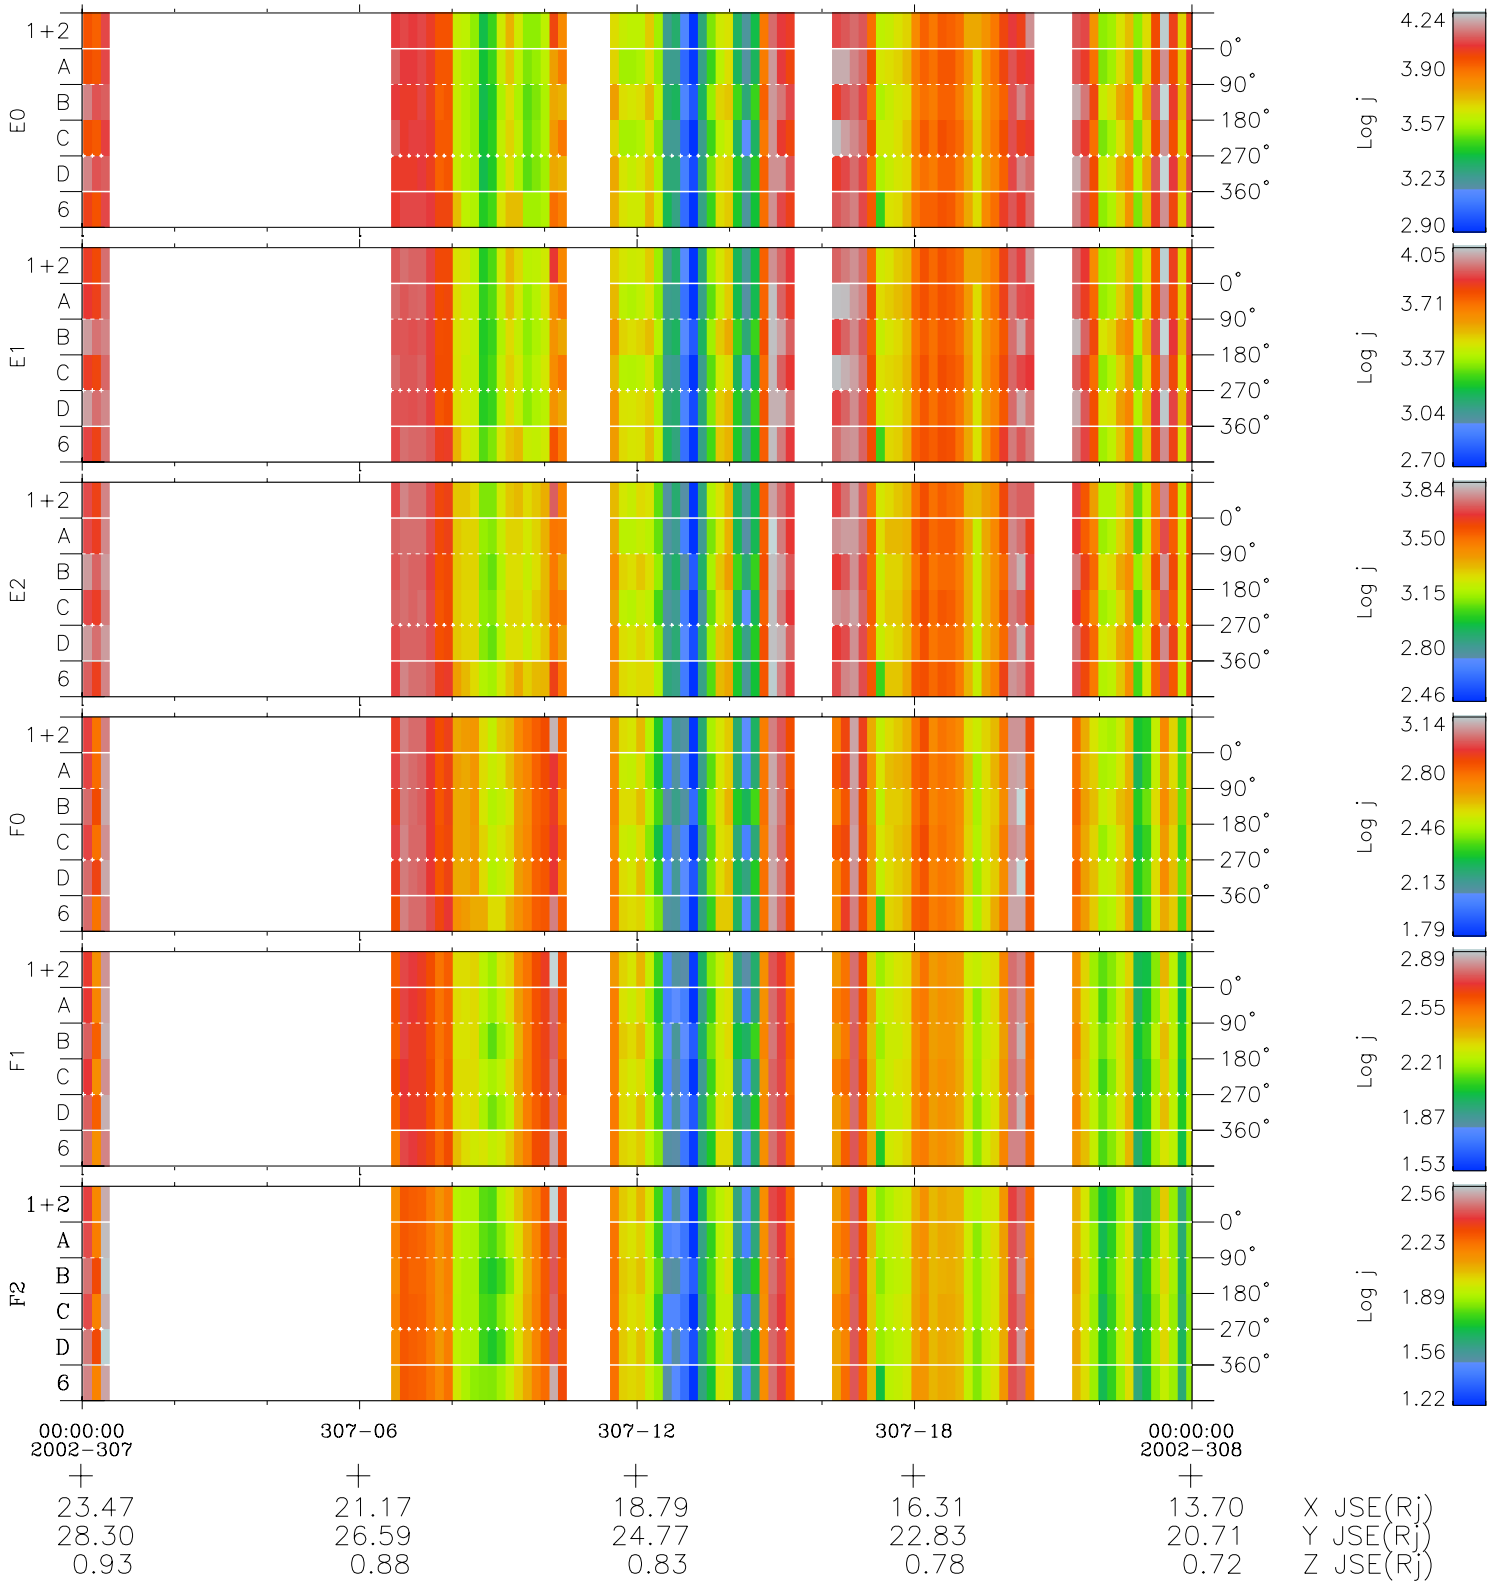

Galileo EPD Real Time Azimuth Anisotropies 02307

Software Version: RTAZIM_FLUX V 1.20
Data Production: 08-00-03
Plot Production: Wed Jan 8 03:59:29 2003
Color File: wondr3
Geofactor File: 1.1

◇ = Jupiter look direction
□ = Corotation look direction