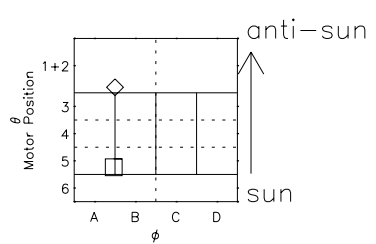

Galileo EPD Real Time Azimuth Anisotropies 02307

Software Version: RTAZIM_FLUX V 1.20
Data Production: 08-00-03
Plot Production: Wed Jan 8 03:59:29 2003
Color File: wondr3
Geofactor File: 1.1

◇ = Jupiter look direction
□ = Corotation look direction