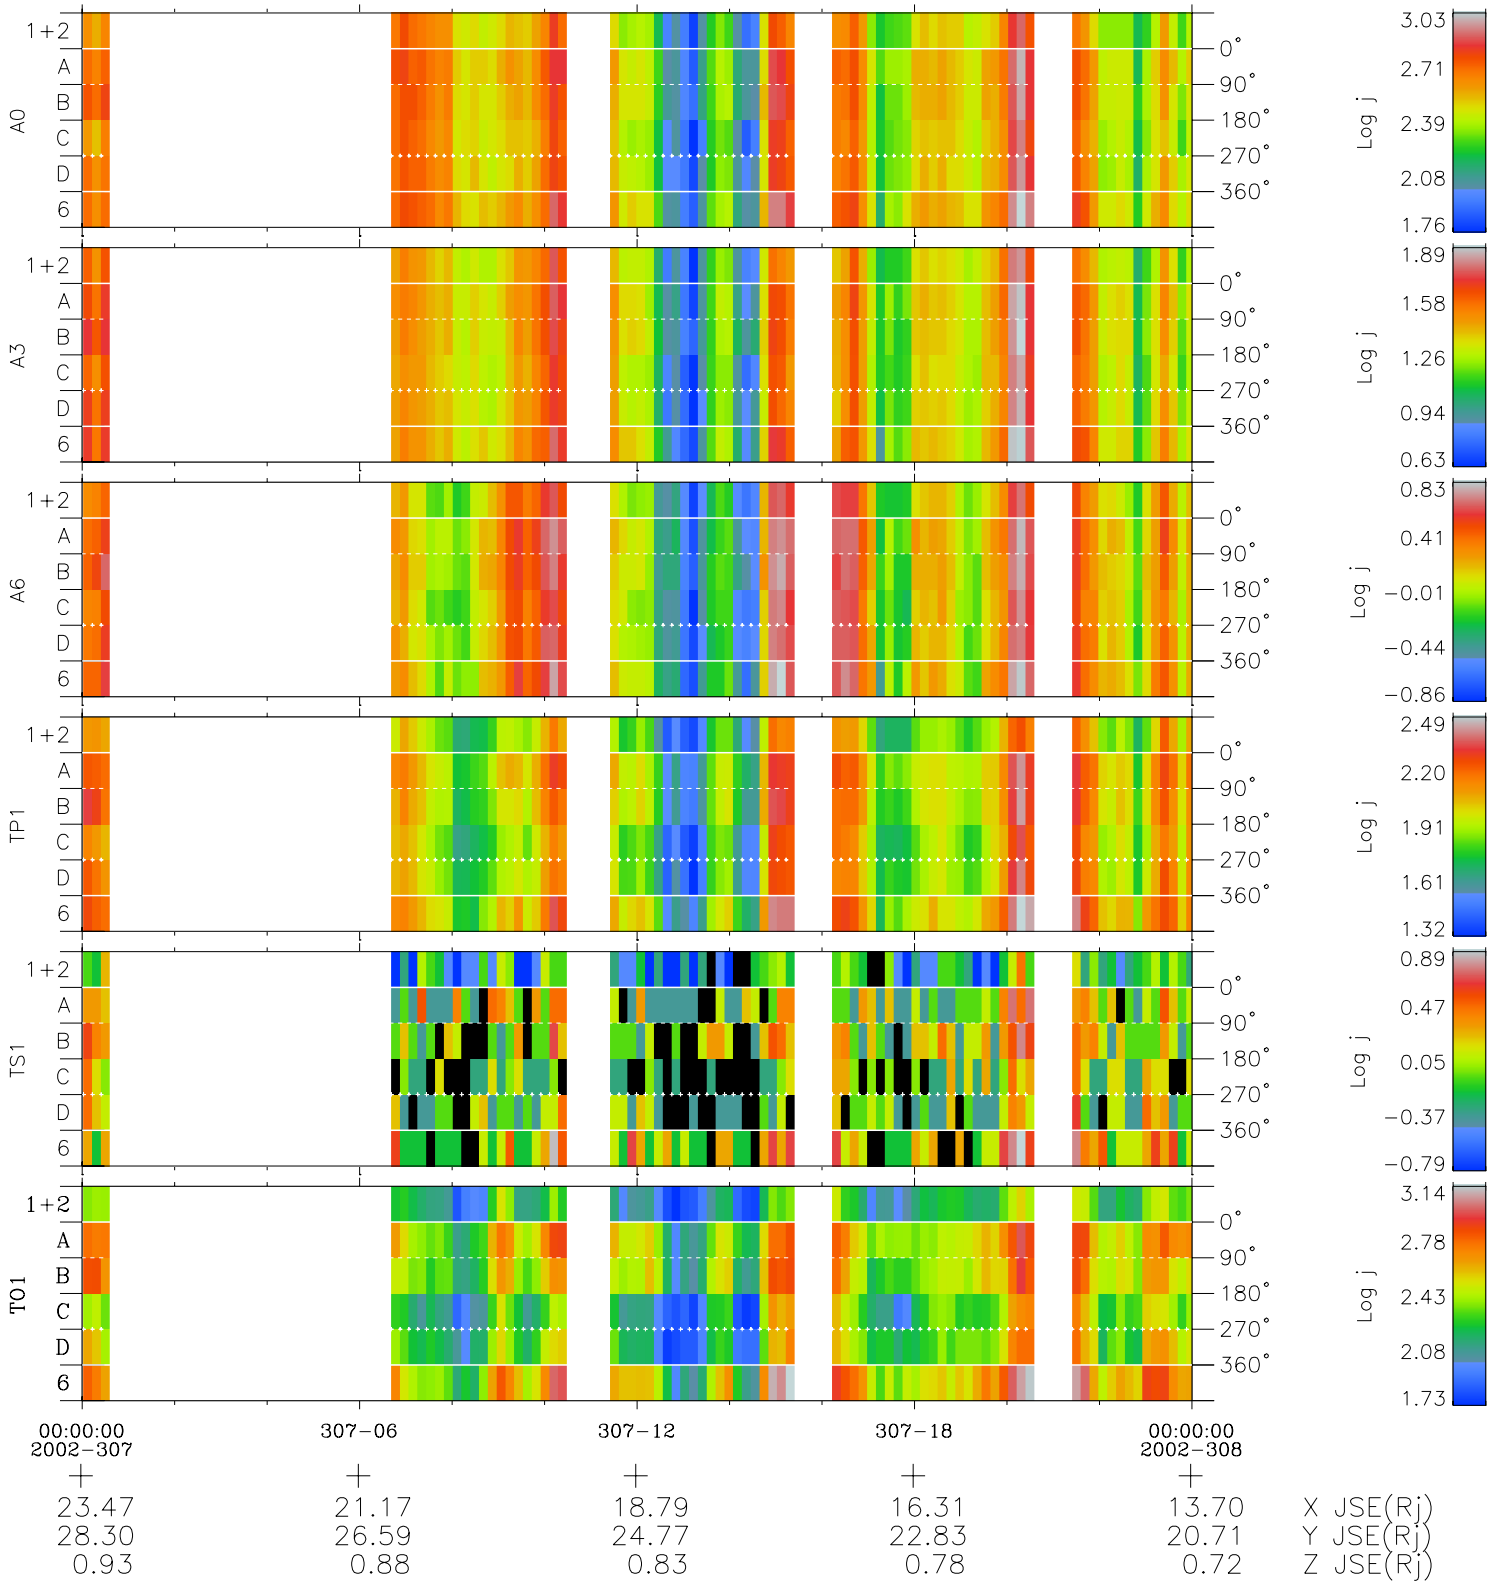

# Galileo EPD Real Time Azimuth Anisotropies 02307

Software Version: RTAZIM\_FLUX V 1.20  
Data Production: 08-00-03  
Plot Production: Wed Jan 8 03:59:26 2003  
Color File: wondr3  
Geofactor File: 1.1

◇ = Jupiter look direction  
□ = Corotation look direction