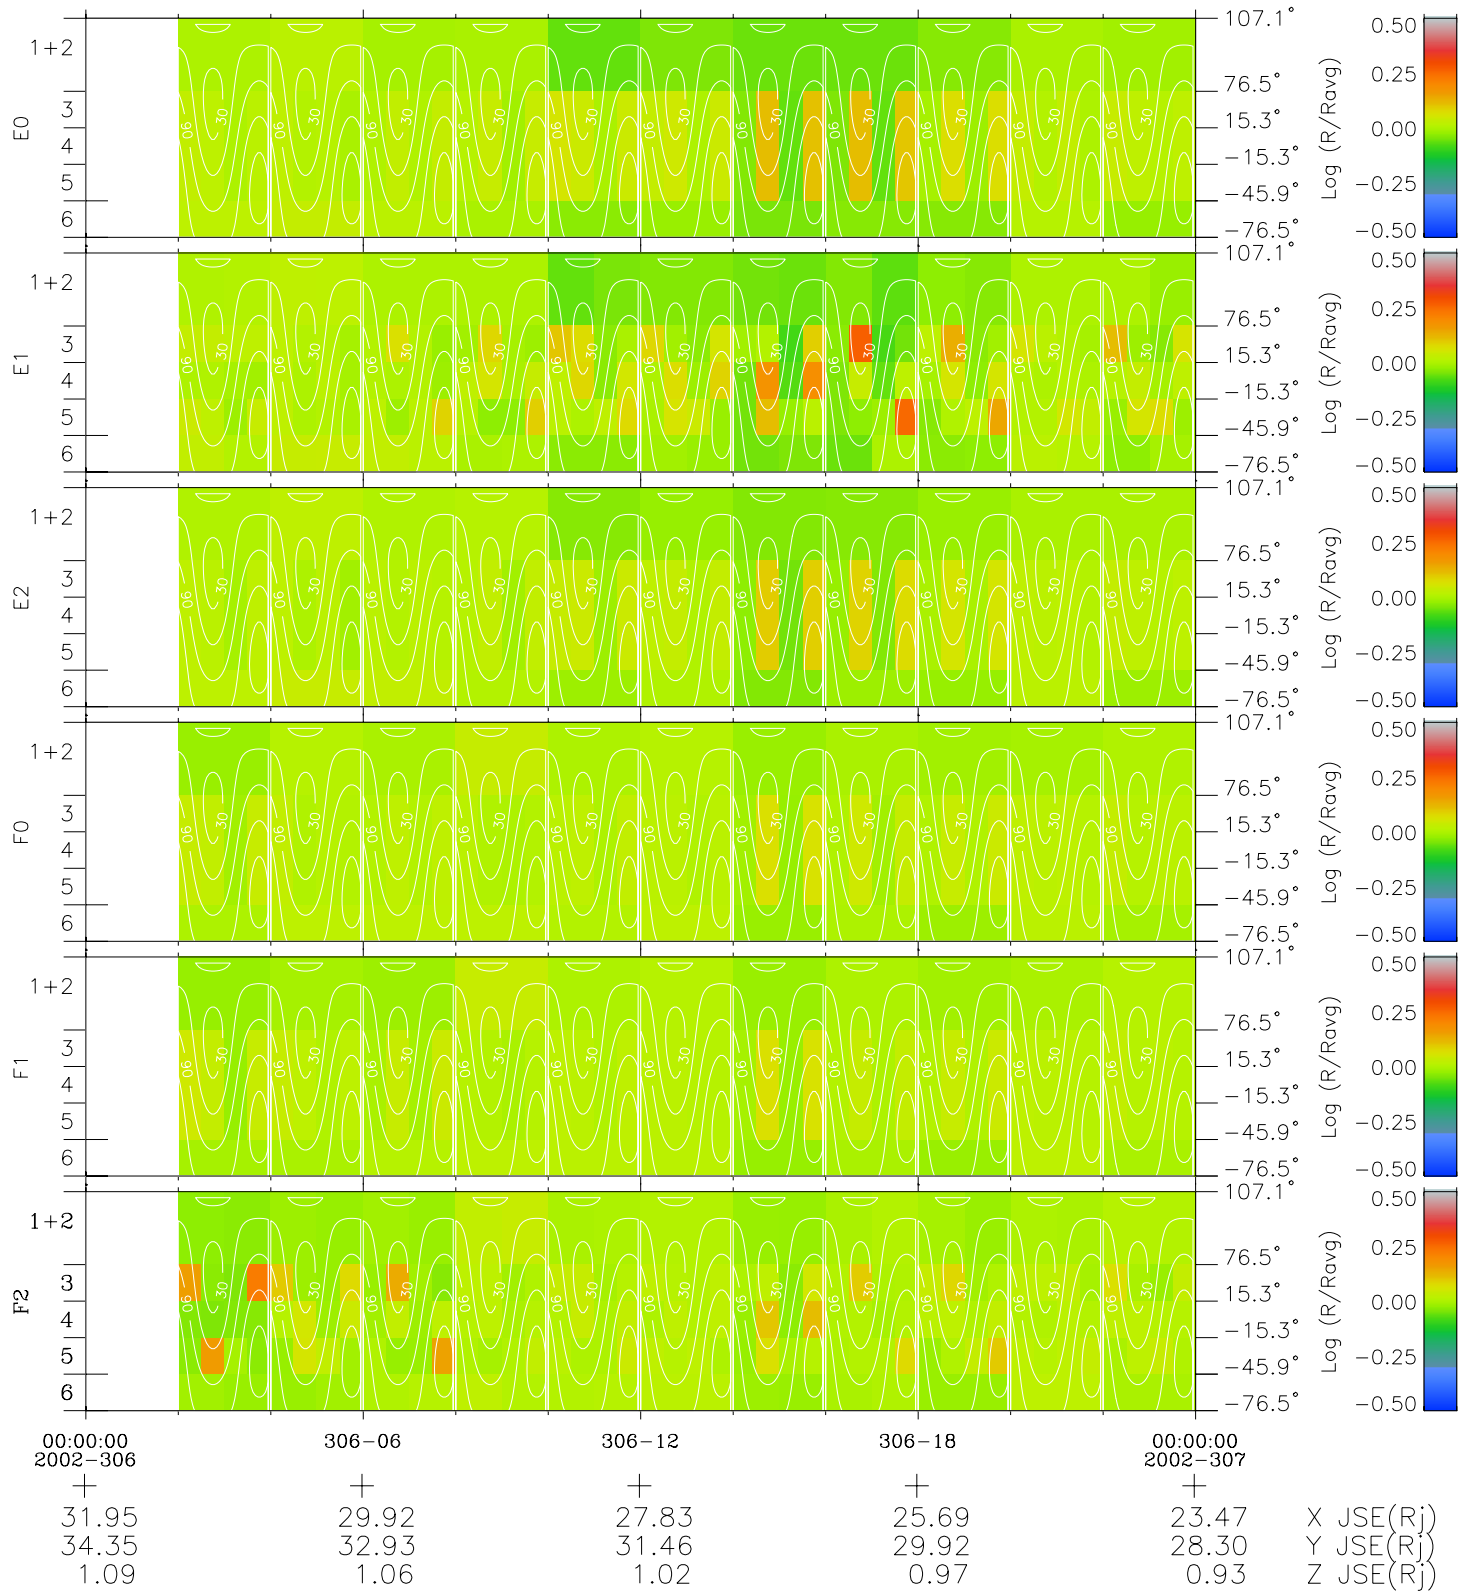

# Galileo EPD Real Time All-Sky Anisotropies 02306

Software Version: RTSKY\_MEAN V 1.20  
 Data Production: 08-00-03  
 Plot Production: Wed Jan 8 03:51:00 2003  
 Color File: wondr3  
 Geofactor File: 1.1

◇ = Jupiter look direction  
 □ = Corotation look direction