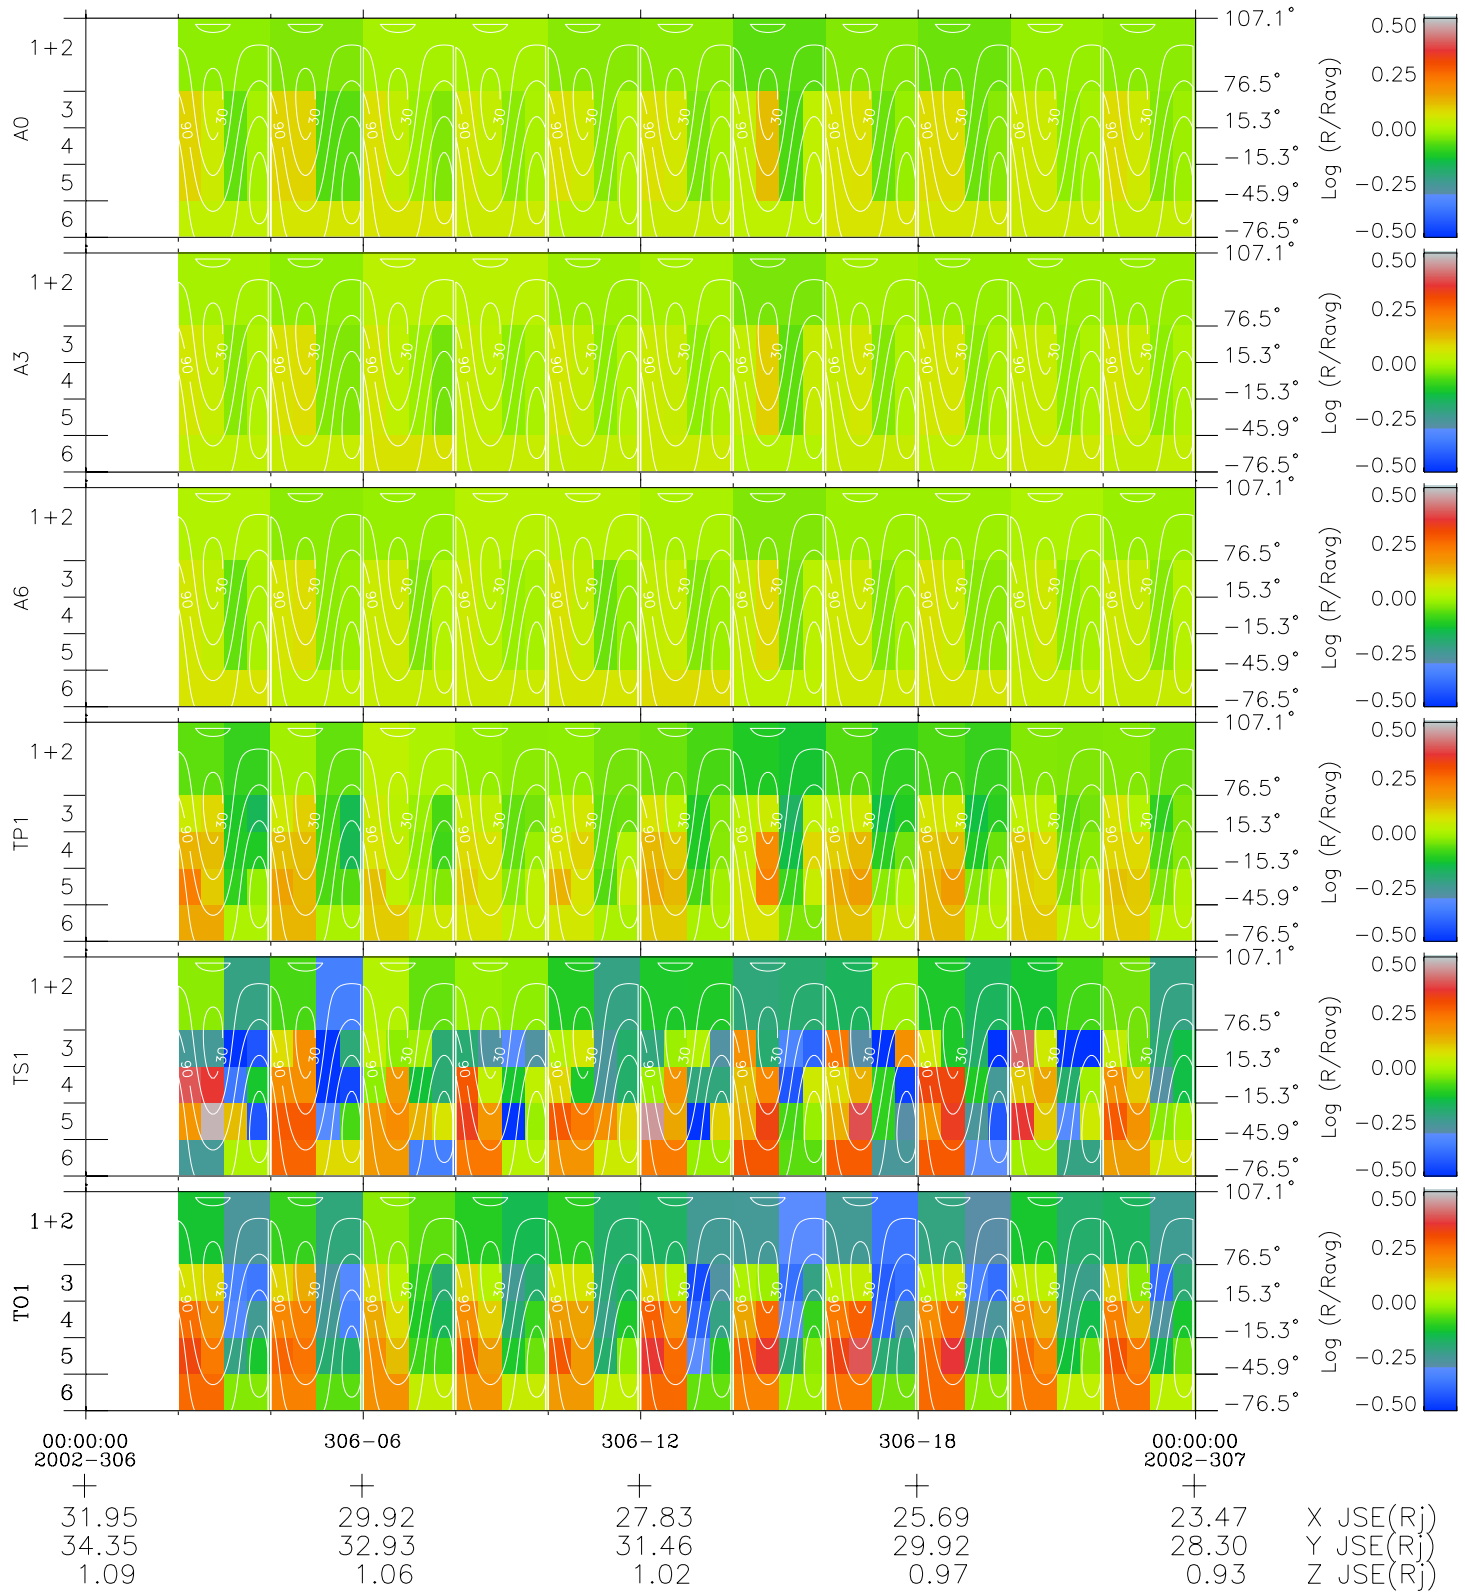

# Galileo EPD Real Time All-Sky Anisotropies 02306

Software Version: RTSKY\_MEAN V 1.20  
 Data Production: 08-00-03  
 Plot Production: Wed Jan 8 03:50:54 2003  
 Color File: wondr3  
 Geofactor File: 1.1

◇ = Jupiter look direction  
 □ = Corotation look direction